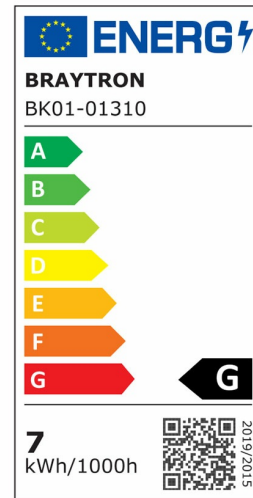

PRODUCT DATASHEET

MODEL NO

BK01-01310

DESCRIPTION

BRY-LB131-7W-WHT-5000K-DESK LAMP

BRAYTRON SRL

Bulavardul Iuliu Maniu, Nr.616, Sector 6, 061129, Bucuresti-ROMANIA

info@braytron.com

www.braytron.com

General Characteristics

Model No	:	BK01-01310
Main Family	:	Decorative LED
Sub Family	:	LED Desk Lamp
Type	:	Desk
Body Color	:	White
Lamp Shape	:	Non-Directional
Dimmable	:	Dimmable
Light Source	:	LED
Warranty	:	2 years
Class	:	Class II
IP	:	IP20

Electrical Characteristics

Lifetime	:	20000 h
Voltage	:	12VDC
Power Factor	:	>0,5
Material	:	ABS
Working Temperature	:	-20 C+40 C

Package Informations

N.W.	:	5,04 kgs
G.W.	:	6,45 kgs
PCS/CTN	:	6 pcs
Length	:	500 mm
Width	:	340 mm
Height	:	315 mm
EAN	:	5949097722431

Product Characteristics

Wattage	:	7 w
Color Temperature	:	5000K
Quse Lumen	:	580 lm
Color Rendering Index (CRI)	:	>80
Energy Efficiency Level	:	G
Beam Angle	:	120° Degrees
Color Category	:	Cool White

Dimensions & Weight