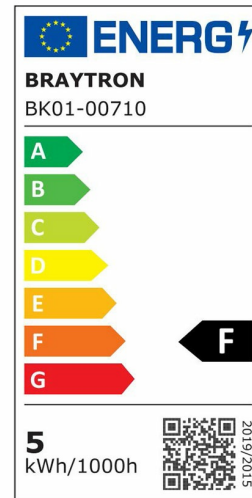

Braytron

PRODUCT DATASHEET

MODEL NO	BK01-00710
DESCRIPTION	BRY-LB125-5W-WHT-5000K-DESK LAMP

BRAYTRON SRL

Bulavardul iuliu maniu, Nr.616, Sector 6, 061129, Bucuresti-ROMANIA

info@braytron.com

www.braytron.com

General Characteristics

Model No	:	BK01-00710
Main Family	:	Decorative LED
Sub Family	:	LED Desk Lamp
Type	:	Desk
Body Color	:	White
Lamp Shape	:	Non-Directional
Dimmable	:	Dimmable
Light Source	:	LED
Warranty	:	2 years
Class	:	Class II
IP	:	IP20

Electrical Characteristics

Lifetime	:	20000 h
Voltage	:	5VDC
Power Factor	:	>0,5
Material	:	ABS
Working Temperature	:	-20 C+40 C

Package Informations

N.W.	:	5,40 kgs
G.W.	:	7,15 kgs
PCS/CTN	:	10 pcs
Length	:	695 mm
Width	:	310 mm
Height	:	230 mm
EAN	:	5949097723841

Product Characteristics

Wattage	:	5 w
Color Temperature	:	5000K
Quse Lumen	:	400 lm
Color Rendering Index (CRI)	:	>80
Energy Efficiency Level	:	G
Beam Angle	:	120° Degrees
Color Category	:	Cool White

Dimensions & Weight