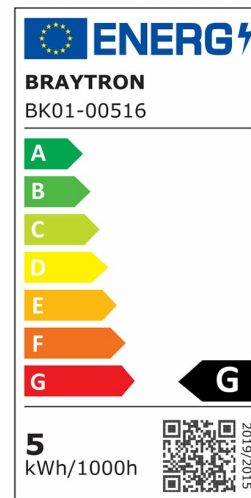

Braytron

PRODUCT DATASHEET

MODEL NO BK01-00516

DESCRIPTION BRY-LB124-4.5W-BLU-5000K-DESK LAMP

BRAYTRON SRL

Bulavardul iuliu maniu, Nr.616, Sector 6, 061129, Bucuresti-ROMANIA

info@braytron.com

www.braytron.com

General Characteristics

Model No	:	BK01-00516
Main Family	:	Decorative LED
Sub Family	:	LED Desk Lamp
Type	:	Desk
Body Color	:	White
Lamp Shape	:	Non-Directional
Dimmable	:	Dimmable
Light Source	:	LED
Warranty	:	2 years
Class	:	Class II
IP	:	IP20

Electrical Characteristics

Lifetime	:	20000 h
Voltage	:	13.2VDC
Power Factor	:	<0,5
Material	:	ABS
Working Temperature	:	-20 C+40 C

Package Informations

N.W.	:	6,60 kgs
G.W.	:	8,70 kgs
PCS/CTN	:	10 pcs
Length	:	713 mm
Width	:	300 mm
Height	:	262 mm
EAN	:	5949097723834

Product Characteristics

Wattage	:	4,5 w
Color Temperature	:	5000K
Quse Lumen	:	350 lm
Color Rendering Index (CRI)	:	>80
Energy Efficiency Level	:	G
Beam Angle	:	120° Degrees
Color Category	:	Cool White