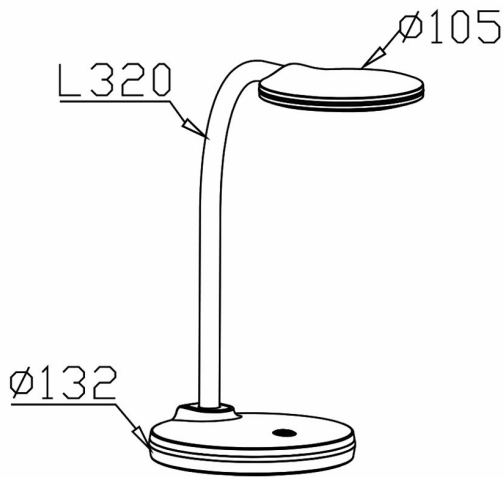

PRODUCT DATASHEET

MODEL NO

BK01-00516

DESCRIPTION

BRY-LB124-4.5W-BLU-5000K-DESK LAMP

BRAYTRON SRL

Bulavardul Iuliu Maniu, Nr.616, Sector 6, 061129, Bucuresti-ROMANIA

info@braytron.com

www.braytron.com