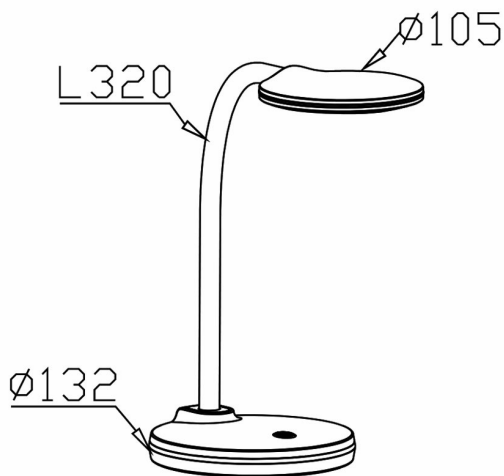

Braytron

PRODUCT DATASHEET

MODEL NO BK01-00516

DESCRIPTION BRY-LB124-4.5W-BLU-5000K-DESK LAMP

BRAYTRON SRL

Bulavardul iuliu maniu, Nr.616, Sector 6, 061129, Bucuresti-ROMANIA

info@braytron.com

www.braytron.com