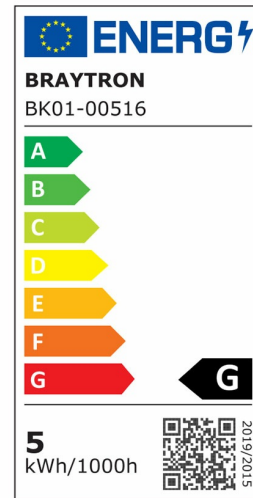

## PRODUCT DATASHEET

MODEL NO

BK01-00516

DESCRIPTION

BRY-LB124-4.5W-BLU-5000K-DESK LAMP

BRAYTRON SRL

Bulavardul Iuliu Maniu, Nr.616, Sector 6, 061129, Bucuresti-ROMANIA

info@braytron.com

### General Characteristics

Model No	:	BK01-00516
Main Family	:	Decorative LED
Sub Family	:	LED Desk Lamp
Type	:	Desk
Body Color	:	White
Lamp Shape	:	Non-Directional
Dimmable	:	Dimmable
Light Source	:	LED
Warranty	:	2 years
Class	:	Class II
IP	:	IP20

### Electrical Characteristics

Lifetime	:	20000 h
Voltage	:	13.2VDC
Power Factor	:	<0,5
Material	:	ABS
Working Temperature	:	-20 C+40 C

### Product Characteristics

Wattage	:	4,5 w
Color Temperature	:	5000K
Quse Lumen	:	350 lm
Color Rendering Index (CRI)	:	>80
Energy Efficiency Level	:	G
Beam Angle	:	120° Degrees
Color Category	:	Cool White