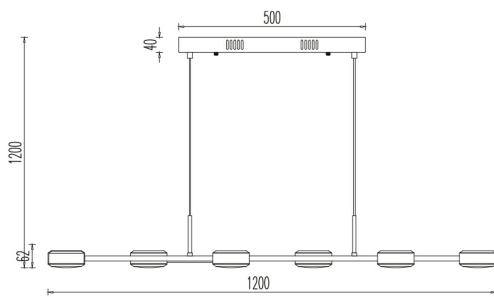

PRODUCT DATASHEET

MODEL NO BH18-01391

DESCRIPTION BRY-ARCANA-PD-48W-6H-BLC-RMT-PENDANT LIGHT

General Characteristics

Model No	:	BH18-01391
Main Family	:	Decorative LED
Sub Family	:	Pendant Light Arcana
Type	:	Pendant Light
Body Color	:	Black
Lamp Shape	:	Non-Directional
Dimmable	:	Dimmable
Light Source	:	LED
Warranty	:	2 years
Class	:	Class I
IP	:	IP20

Electrical Characteristics

Lifetime	:	20000 h
Voltage	:	220-240V
Power Factor	:	>0,9
Material	:	Aluminium
Working Temperature	:	-20 C+40 C
Frequency	:	50-60 Hz

Package Informations

N.W.	:	7,30 kgs
G.W.	:	12,15 kgs
PCS/CTN	:	4 pcs
Length	:	1250 mm
Width	:	400 mm
Height	:	340 mm
EAN	:	5949097734168

Product Characteristics

Wattage	:	48 w
Color Temperature	:	3IN1
Quse Lumen	:	5280 lm
Color Rendering Index (CRI)	:	>80
Energy Efficiency Level	:	E
Beam Angle	:	120° Degrees
Color Category	:	3IN1

Dimensions & Weight

P. Length	:	1200 mm
P. Width	:	345 mm
P. Height	:	1200 mm
Weight	:	1830 gr