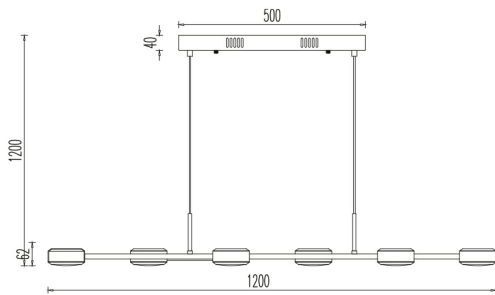

PRODUCT DATASHEET

MODEL NO BH18-01301

DESCRIPTION BRY-ARCANA-PD-48W-6H-BLC-3000K-PENDANT LIGHT

General Characteristics

Model No	:	BH18-01301
Main Family	:	Decorative LED
Sub Family	:	Pendant Light Arcana
Type	:	Pendant Light
Body Color	:	Black
Lamp Shape	:	Non-Directional
Dimmable	:	Not-Dimmable
Light Source	:	LED
Warranty	:	2 years
Class	:	Class I
IP	:	IP20

Electrical Characteristics

Lifetime	:	20000 h
Voltage	:	220-240V
Power Factor	:	>0,9
Material	:	Aluminium
Working Temperature	:	-20 C+40 C
Frequency	:	50-60 Hz

Package Informations

N.W.	:	7,30 kgs
G.W.	:	12,15 kgs
PCS/CTN	:	4 pcs
Length	:	1250 mm
Width	:	400 mm
Height	:	340 mm
EAN	:	5949097739569

Product Characteristics

Wattage	:	48 w
Color Temperature	:	3000K
Quse Lumen	:	5280 lm
Color Rendering Index (CRI)	:	>80
Energy Efficiency Level	:	E
Beam Angle	:	120° Degrees
Color Category	:	Warm White

Dimensions & Weight

P. Length	:	1200 mm
P. Width	:	345 mm
P. Height	:	1200 mm
Weight	:	1830 gr