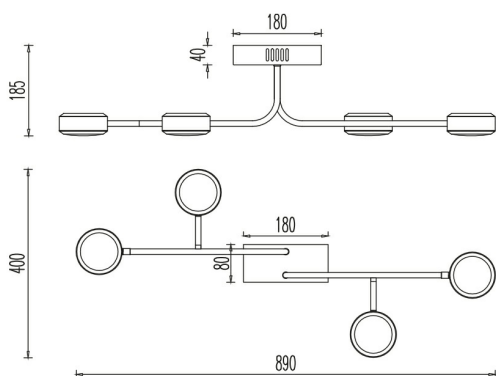

PRODUCT DATASHEET

MODEL NO BH18-01291

DESCRIPTION BRY-ARCANA-CL-32W-4H-BLC-RMT-CEILING LIGHT

General Characteristics

| | | |
|--------------|---|----------------------|
| Model No | : | BH18-01291 |
| Main Family | : | Decorative LED |
| Sub Family | : | Pendant Light Arcana |
| Type | : | Ceiling Light |
| Body Color | : | Black |
| Lamp Shape | : | Non-Directional |
| Dimmable | : | Dimmable |
| Light Source | : | LED |
| Warranty | : | 2 years |
| Class | : | Class I |
| IP | : | IP20 |

Package Informations

| | | |
|---------|---|---------------|
| N.W. | : | 1,15 kgs |
| G.W. | : | 1,90 kgs |
| PCS/CTN | : | 1 pcs |
| Length | : | 580 mm |
| Width | : | 430 mm |
| Height | : | 195 mm |
| EAN | : | 5949097734151 |

Dimensions & Weight

| | | |
|-----------|---|---------|
| P. Length | : | 890 mm |
| P. Width | : | 400 mm |
| P. Height | : | 185 mm |
| Weight | : | 1140 gr |