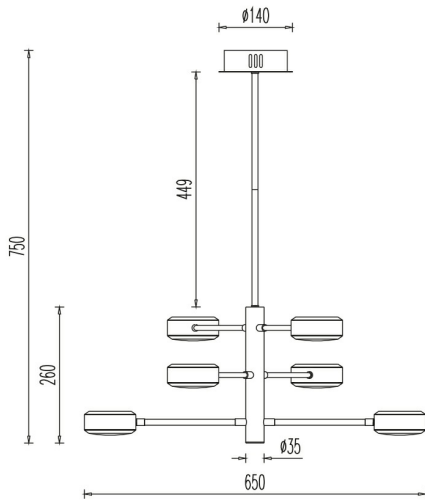

PRODUCT DATASHEET

MODEL NO BH18-01191

DESCRIPTION BRY-ARCANA-PD-48W-6H-BLC-RMT-PENDANT LIGHT

General Characteristics

Model No	:	BH18-01191
Main Family	:	Decorative LED
Sub Family	:	Pendant Light Arcana
Type	:	Pendant Light
Body Color	:	Black
Lamp Shape	:	Non-Directional
Dimmable	:	Dimmable
Light Source	:	LED
Warranty	:	2 years
Class	:	Class I
IP	:	IP20

Electrical Characteristics

Lifetime	:	20000 h
Voltage	:	220-240V
Power Factor	:	>0,9
Material	:	Aluminium
Working Temperature	:	-20 C+40 C
Frequency	:	50-60 Hz

Package Informations

N.W.	:	7,50 kgs
G.W.	:	9,70 kgs
PCS/CTN	:	4 pcs
Length	:	615 mm
Width	:	325 mm
Height	:	345 mm
EAN	:	5949097734144

Product Characteristics

Wattage	:	48 w
Color Temperature	:	3IN1
Quse Lumen	:	5280 lm
Color Rendering Index (CRI)	:	>80
Energy Efficiency Level	:	E
Beam Angle	:	120° Degrees
Color Category	:	3IN1

Dimensions & Weight

P. Width	:	650 mm
P. Height	:	750 mm
Weight	:	1870 gr