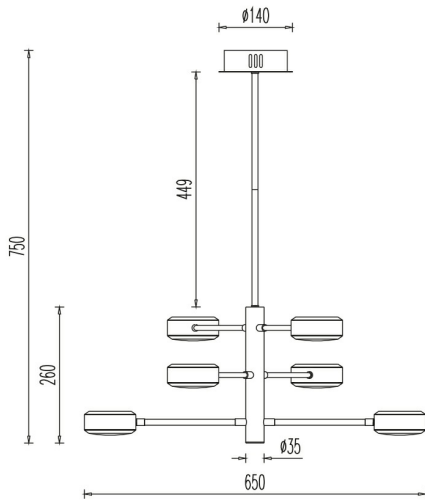

Braytron

PRODUCT DATASHEET

MODEL NO BH18-01101

DESCRIPTION BRY-ARCANA-PD-48W-6H-BLC-3000K-PENDANT LIGHT

BRAYTRON SRL

Bulavardul Iuliu Maniu, Nr.616, Sector 6, 061129, Bucuresti-ROMANIA

info@braytron.com

www.braytron.com