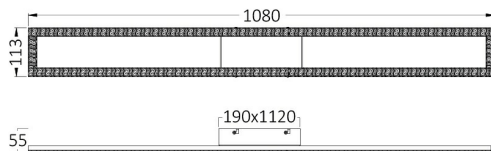

PRODUCT DATASHEET

MODEL NO BH17-05090

DESCRIPTION BRY-CRYSTAL-C-40W-3IN1-RMT-WHT-CEILING LIGHT

REMOTE

General Characteristics

Model No	:	BH17-05090
Main Family	:	Decorative LED
Sub Family	:	Ceiling Light Crystal
Type	:	Ceiling Light
Body Color	:	White
Lamp Shape	:	Non-Directional
Dimmable	:	Dimmable
Light Source	:	LED
Warranty	:	2 years
Class	:	Class I
IP	:	IP20

Electrical Characteristics

Lifetime	:	20000 h
Voltage	:	220-240V
Power Factor	:	>0,9
Material	:	Aluminium
Working Temperature	:	-20 C+40 C
Frequency	:	50-60 Hz

Package Informations

N.W.	:	4,30 kgs
G.W.	:	6,60 kgs
PCS/CTN	:	4 pcs
Length	:	1130 mm
Width	:	280 mm
Height	:	190 mm
EAN	:	5949097739507

P. Length	:	1080 mm
P. Width	:	113 mm
P. Height	:	55 mm
Weight	:	1070 gr