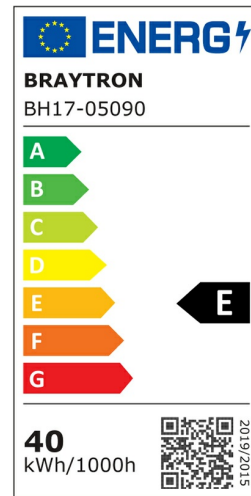

Braytron

PRODUCT DATASHEET

MODEL NO BH17-05090

DESCRIPTION BRY-CRYSTAL-C-40W-3IN1-RMT-WHT-CEILING LIGHT

REMOTE

3 CCT

BRAYTRON SRL

Bulavardul iuliu maniu, Nr.616, Sector 6, 061129, Bucuresti-ROMANIA

info@braytron.com

www.braytron.com

General Characteristics

Model No	:	BH17-05090
Main Family	:	Decorative LED
Sub Family	:	Ceiling Light Crystal
Type	:	Ceiling Light
Body Color	:	White
Lamp Shape	:	Non-Directional
Dimmable	:	Dimmable
Light Source	:	LED
Warranty	:	2 years
Class	:	Class I
IP	:	IP20

Electrical Characteristics

Lifetime	:	20000 h
Voltage	:	220-240V
Power Factor	:	>0,9
Material	:	Aluminium
Working Temperature	:	-20 C+40 C
Frequency	:	50-60 Hz

Package Informations

N.W.	:	4,30 kgs
G.W.	:	6,60 kgs
PCS/CTN	:	4 pcs
Length	:	1130 mm
Width	:	280 mm
Height	:	190 mm
EAN	:	5949097739507

Product Characteristics

Wattage	:	40 w
Color Temperature	:	3IN1
Quse Lumen	:	4400 lm
Color Rendering Index (CRI)	:	>80
Energy Efficiency Level	:	E
Beam Angle	:	120° Degrees
Color Category	:	3IN1

Dimensions & Weight