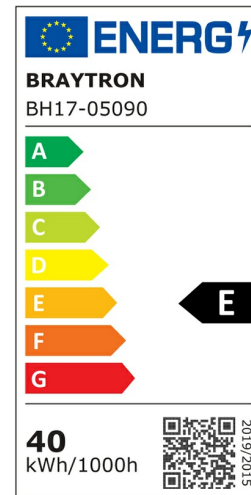

PRODUCT DATASHEET

MODEL NO BH17-05090

DESCRIPTION BRY-CRYSTAL-C-40W-3IN1-RMT-WHT-CEILING LIGHT

REMOTE

General Characteristics

Model No	:	BH17-05090
Main Family	:	Decorative LED
Sub Family	:	Ceiling Light Crystal
Type	:	Ceiling Light
Body Color	:	White
Lamp Shape	:	Non-Directional
Dimmable	:	Dimmable
Light Source	:	LED
Warranty	:	2 years
Class	:	Class I
IP	:	IP20

Electrical Characteristics

Lifetime	:	20000 h
Voltage	:	220-240V
Power Factor	:	>0,9
Material	:	Aluminium
Working Temperature	:	-20 C+40 C
Frequency	:	50-60 Hz

Package Informations

N.W.	:	4,30 kgs
G.W.	:	6,60 kgs
PCS/CTN	:	4 pcs
Length	:	1130 mm
Width	:	280 mm
Height	:	190 mm
EAN	:	5949097739507

Product Characteristics

Wattage	:	40 w
Color Temperature	:	3IN1
Quse Lumen	:	4400 lm
Color Rendering Index (CRI)	:	>80
Energy Efficiency Level	:	E
Beam Angle	:	120° Degrees
Color Category	:	3IN1

Dimensions & Weight