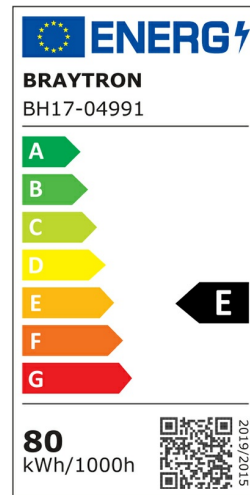

## PRODUCT DATASHEET

MODEL NO BH17-04991

DESCRIPTION BRY-CRYSTAL-B-80W-3IN1-RMT-BLC-CEILING LIGHT

REMOTE

### General Characteristics

Model No	:	BH17-04991
Main Family	:	Decorative LED
Sub Family	:	Ceiling Light Crystal
Type	:	Ceiling Light
Body Color	:	Black
Lamp Shape	:	Non-Directional
Dimmable	:	Dimmable
Light Source	:	LED
Warranty	:	2 years
Class	:	Class I
IP	:	IP20

### Electrical Characteristics

Lifetime	:	20000 h
Voltage	:	220-240V
Power Factor	:	>0,9
Material	:	Aluminium
Working Temperature	:	-20 C+40 C
Frequency	:	50-60 Hz

### Product Characteristics

Wattage	:	80 w
Color Temperature	:	3IN1
Quse Lumen	:	8800 lm
Color Rendering Index (CRI)	:	>80
Energy Efficiency Level	:	E
Beam Angle	:	120° Degrees
Color Category	:	3IN1