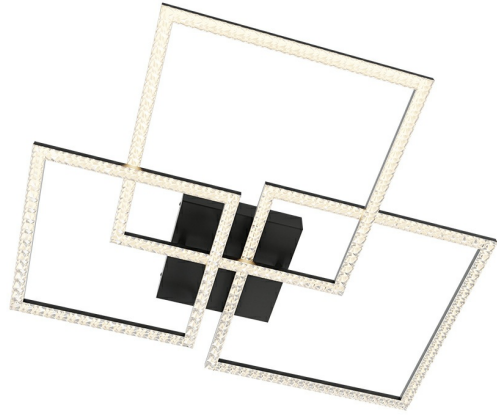

## PRODUCT DATASHEET

MODEL NO BH17-04991

DESCRIPTION BRY-CRYSTAL-B-80W-3IN1-RMT-BLC-CEILING LIGHT

REMOTE

### General Characteristics

Model No	:	BH17-04991
Main Family	:	Decorative LED
Sub Family	:	Ceiling Light Crystal
Type	:	Ceiling Light
Body Color	:	Black
Lamp Shape	:	Non-Directional
Dimmable	:	Dimmable
Light Source	:	LED
Warranty	:	2 years
Class	:	Class I
IP	:	IP20

### Dimensions & Weight

P. Length	:	756 mm
P. Width	:	637 mm
P. Height	:	85 mm
Weight	:	1810 gr