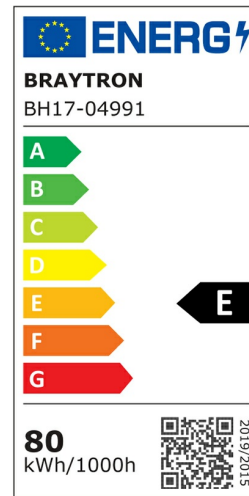

Braytron

PRODUCT DATASHEET

MODEL NO BH17-04991

DESCRIPTION BRY-CRYSTAL-B-80W-3IN1-RMT-BLC-CEILING LIGHT

REMOTE

BRAYTRON SRL

Bulavardul iuliu maniu, Nr.616, Sector 6, 061129, Bucuresti-ROMANIA

info@braytron.com

www.braytron.com

General Characteristics

Model No	:	BH17-04991
Main Family	:	Decorative LED
Sub Family	:	Ceiling Light Crystal
Type	:	Ceiling Light
Body Color	:	Black
Lamp Shape	:	Non-Directional
Dimmable	:	Dimmable
Light Source	:	LED
Warranty	:	2 years
Class	:	Class I
IP	:	IP20

Electrical Characteristics

Lifetime	:	20000 h
Voltage	:	220-240V
Power Factor	:	>0,9
Material	:	Aluminium
Working Temperature	:	-20 C+40 C
Frequency	:	50-60 Hz

Package Informations

N.W.	:	5,40 kgs
G.W.	:	8,40 kgs
PCS/CTN	:	3 pcs
Length	:	465 mm
Width	:	470 mm
Height	:	345 mm
EAN	:	5949097739491

Product Characteristics

Wattage	:	80 w
Color Temperature	:	3IN1
Quse Lumen	:	8800 lm
Color Rendering Index (CRI)	:	>80
Energy Efficiency Level	:	E
Beam Angle	:	120° Degrees
Color Category	:	3IN1

Dimensions & Weight