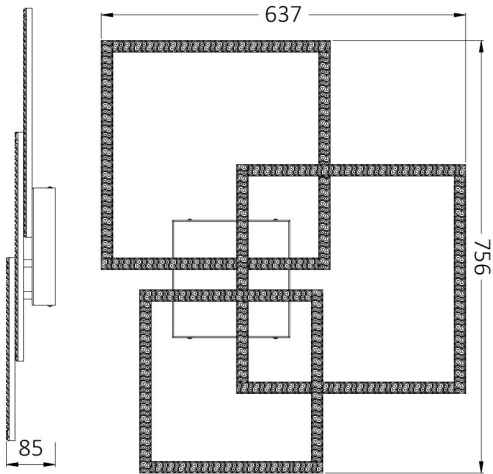

## PRODUCT DATASHEET

MODEL NO BH17-04991

DESCRIPTION BRY-CRYSTAL-B-80W-3IN1-RMT-BLC-CEILING LIGHT

REMOTE

### General Characteristics

Model No	:	BH17-04991
Main Family	:	Decorative LED
Sub Family	:	Ceiling Light Crystal
Type	:	Ceiling Light
Body Color	:	Black
Lamp Shape	:	Non-Directional
Dimmable	:	Dimmable
Light Source	:	LED
Warranty	:	2 years
Class	:	Class I
IP	:	IP20

### Package Informations

N.W.	:	5,40 kgs
G.W.	:	8,40 kgs
PCS/CTN	:	3 pcs
Length	:	465 mm
Width	:	470 mm
Height	:	345 mm
EAN	:	5949097739491

### Dimensions & Weight

P. Length	:	756 mm
P. Width	:	637 mm
P. Height	:	85 mm
Weight	:	1810 gr