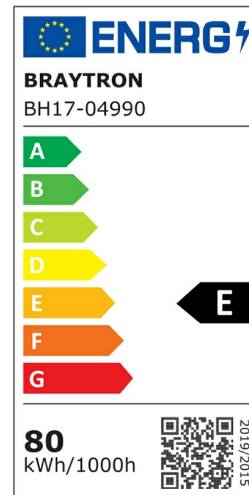

## PRODUCT DATASHEET

MODEL NO BH17-04990

DESCRIPTION BRY-CRYSTAL-B-80W-3IN1-RMT-WHT-CEILING LIGHT

REMOTE

### General Characteristics

Model No	:	BH17-04990
Main Family	:	Decorative LED
Sub Family	:	Ceiling Light Crystal
Type	:	Ceiling Light
Body Color	:	White
Lamp Shape	:	Non-Directional
Dimmable	:	Dimmable
Light Source	:	LED
Warranty	:	2 years
Class	:	Class I
IP	:	IP20

### Electrical Characteristics

Lifetime	:	20000 h
Voltage	:	220-240V
Power Factor	:	>0,9
Material	:	Aluminium
Working Temperature	:	-20 C+40 C
Frequency	:	50-60 Hz

### Product Characteristics

Wattage	:	80 w
Color Temperature	:	3IN1
Quse Lumen	:	8800 lm
Color Rendering Index (CRI)	:	>80
Energy Efficiency Level	:	E
Beam Angle	:	120° Degrees
Color Category	:	3IN1