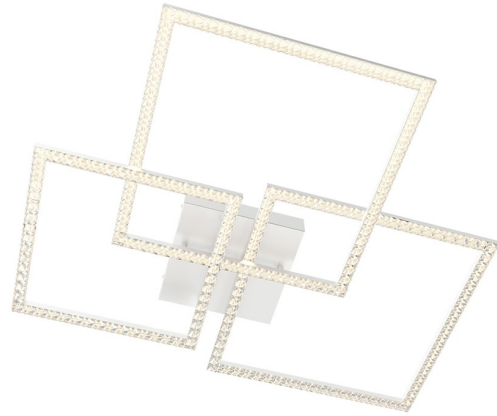

Braytron

PRODUCT DATASHEET

MODEL NO BH17-04990

DESCRIPTION BRY-CRYSTAL-B-80W-3IN1-RMT-WHT-CEILING LIGHT

REMOTE

3 CCT

BRAYTRON SRL

Bulavardul iuliu maniu, Nr.616, Sector 6, 061129, Bucuresti-ROMANIA

info@braytron.com

www.braytron.com

General Characteristics

Model No	:	BH17-04990
Main Family	:	Decorative LED
Sub Family	:	Ceiling Light Crystal
Type	:	Ceiling Light
Body Color	:	White
Lamp Shape	:	Non-Directional
Dimmable	:	Dimmable
Light Source	:	LED
Warranty	:	2 years
Class	:	Class I
IP	:	IP20

Product Characteristics

Wattage	:	80 w
Color Temperature	:	3IN1
Quse Lumen	:	8800 lm
Color Rendering Index (CRI)	:	>80
Energy Efficiency Level	:	E
Beam Angle	:	120° Degrees
Color Category	:	3IN1

Dimensions & Weight

P. Length	:	756 mm
P. Width	:	637 mm
P. Height	:	85 mm
Weight	:	1810 gr