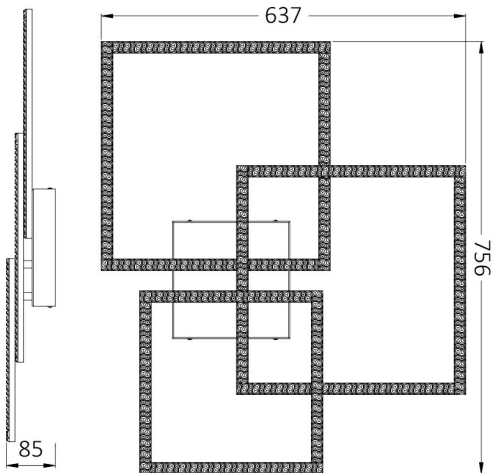

Braytron

PRODUCT DATASHEET

MODEL NO BH17-04990

DESCRIPTION BRY-CRYSTAL-B-80W-3IN1-RMT-WHT-CEILING LIGHT

REMOTE

3 CCT

BRAYTRON SRL

Bulavardul iuliu maniu, Nr.616, Sector 6, 061129, Bucuresti-ROMANIA

info@braytron.com

www.braytron.com

General Characteristics

Model No	:	BH17-04990
Main Family	:	Decorative LED
Sub Family	:	Ceiling Light Crystal
Type	:	Ceiling Light
Body Color	:	White
Lamp Shape	:	Non-Directional
Dimmable	:	Dimmable
Light Source	:	LED
Warranty	:	2 years
Class	:	Class I
IP	:	IP20

Electrical Characteristics

Lifetime	:	20000 h
Voltage	:	220-240V
Power Factor	:	>0,9
Material	:	Aluminium
Working Temperature	:	-20 C+40 C
Frequency	:	50-60 Hz

Package Informations

N.W.	:	5,40 kgs
G.W.	:	8,40 kgs
PCS/CTN	:	3 pcs
Length	:	465 mm
Width	:	470 mm
Height	:	345 mm
EAN	:	5949097739484

P. Length	:	756 mm
P. Width	:	637 mm
P. Height	:	85 mm
Weight	:	1810 gr