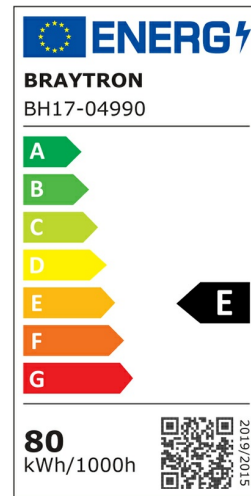

Braytron

PRODUCT DATASHEET

MODEL NO BH17-04990

DESCRIPTION BRY-CRYSTAL-B-80W-3IN1-RMT-WHT-CEILING LIGHT

REMOTE

3 CCT

BRAYTRON SRL

Bulavardul iuliu maniu, Nr.616, Sector 6, 061129, Bucuresti-ROMANIA

info@braytron.com

www.braytron.com

General Characteristics

Model No	:	BH17-04990
Main Family	:	Decorative LED
Sub Family	:	Ceiling Light Crystal
Type	:	Ceiling Light
Body Color	:	White
Lamp Shape	:	Non-Directional
Dimmable	:	Dimmable
Light Source	:	LED
Warranty	:	2 years
Class	:	Class I
IP	:	IP20

Electrical Characteristics

Lifetime	:	20000 h
Voltage	:	220-240V
Power Factor	:	>0,9
Material	:	Aluminium
Working Temperature	:	-20 C+40 C
Frequency	:	50-60 Hz

Package Informations

N.W.	:	5,40 kgs
G.W.	:	8,40 kgs
PCS/CTN	:	3 pcs
Length	:	465 mm
Width	:	470 mm
Height	:	345 mm
EAN	:	5949097739484

Product Characteristics

Wattage	:	80 w
Color Temperature	:	3IN1
Quse Lumen	:	8800 lm
Color Rendering Index (CRI)	:	>80
Energy Efficiency Level	:	E
Beam Angle	:	120° Degrees
Color Category	:	3IN1

Dimensions & Weight