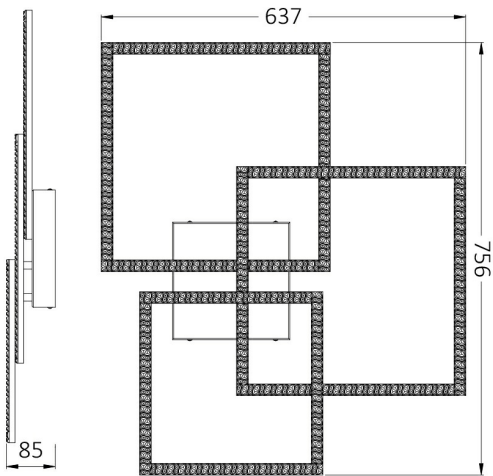

## PRODUCT DATASHEET

MODEL NO BH17-04990

DESCRIPTION BRY-CRYSTAL-B-80W-3IN1-RMT-WHT-CEILING LIGHT

REMOTE

### General Characteristics

Model No	:	BH17-04990
Main Family	:	Decorative LED
Sub Family	:	Ceiling Light Crystal
Type	:	Ceiling Light
Body Color	:	White
Lamp Shape	:	Non-Directional
Dimmable	:	Dimmable
Light Source	:	LED
Warranty	:	2 years
Class	:	Class I
IP	:	IP20

### Package Informations

N.W.	:	5,40 kgs
G.W.	:	8,40 kgs
PCS/CTN	:	3 pcs
Length	:	465 mm
Width	:	470 mm
Height	:	345 mm
EAN	:	5949097739484

### Dimensions & Weight

P. Length	:	756 mm
P. Width	:	637 mm
P. Height	:	85 mm
Weight	:	1810 gr