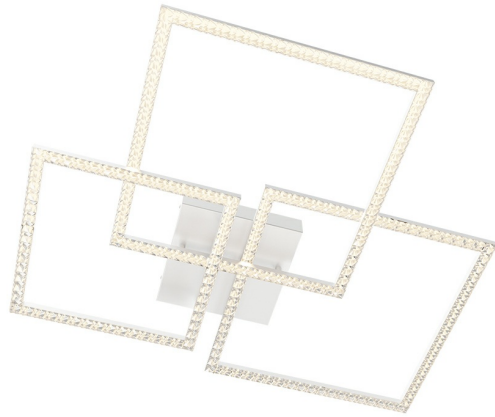

## PRODUCT DATASHEET

MODEL NO BH17-04990

DESCRIPTION BRY-CRYSTAL-B-80W-3IN1-RMT-WHT-CEILING LIGHT

REMOTE

### General Characteristics

Model No	:	BH17-04990
Main Family	:	Decorative LED
Sub Family	:	Ceiling Light Crystal
Type	:	Ceiling Light
Body Color	:	White
Lamp Shape	:	Non-Directional
Dimmable	:	Dimmable
Light Source	:	LED
Warranty	:	2 years
Class	:	Class I
IP	:	IP20

### Dimensions & Weight

P. Length	:	756 mm
P. Width	:	637 mm
P. Height	:	85 mm
Weight	:	1810 gr