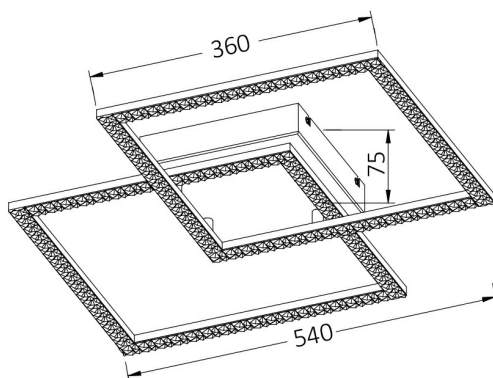

PRODUCT DATASHEET

MODEL NO BH17-04891

DESCRIPTION BRY-CRYSTAL-A-55W-3IN1-RMT-BLC-CEILING LIGHT

3 CCT

REMOTE

DIMMABLE

General Characteristics

Model No	:	BH17-04891
Main Family	:	Decorative LED
Sub Family	:	Ceiling Light Crystal
Type	:	Ceiling Light
Body Color	:	Black
Lamp Shape	:	Non-Directional
Dimmable	:	Dimmable
Light Source	:	LED
Warranty	:	2 years
Class	:	Class I
IP	:	IP20

Electrical Characteristics

Lifetime (at 2.7 h/day)	:	20000 h
Voltage	:	220-240V
Power Factor	:	>0,9
Material	:	Aluminium
Working Temperature	:	-20C+40C
Frequency	:	50-60 Hz

Package Informations

N.W.	:	5,90 kgs
G.W.	:	8,90 kgs
PCS/CTN	:	4 pcs
Length	:	430 mm
Width	:	430 mm
Height	:	430 mm
EAN	:	5949097739477

Lamp Characteristics

Wattage	:	55 w
Color Temperature	:	3IN1
Quse Lumen	:	6050 lm
Color Rendering Index (CRI)	:	>80
Energy Efficiency Level	:	E
Beam Angle	:	120° Degrees
Color Category	:	3IN1

Lamp Dimensions & Weight

P. Length	:	540 mm
P. Width	:	360 mm
P. Height	:	75 mm
Weight	:	1470 gr