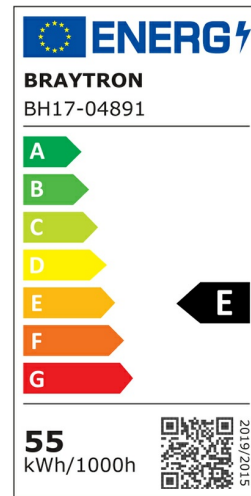

Braytron

PRODUCT DATASHEET

MODEL NO BH17-04891

DESCRIPTION BRY-CRYSTAL-A-55W-3IN1-RMT-BLC-CEILING LIGHT

REMOTE

3 CCT

BRAYTRON SRL

Bulavardul iuliu maniu, Nr.616, Sector 6, 061129, Bucuresti-ROMANIA

info@braytron.com

www.braytron.com

General Characteristics

Model No	:	BH17-04891
Main Family	:	Decorative LED
Sub Family	:	Ceiling Light Crystal
Type	:	Ceiling Light
Body Color	:	Black
Lamp Shape	:	Non-Directional
Dimmable	:	Dimmable
Light Source	:	LED
Warranty	:	2 years
Class	:	Class I
IP	:	IP20

Electrical Characteristics

Lifetime	:	20000 h
Voltage	:	220-240V
Power Factor	:	>0,9
Material	:	Aluminium
Working Temperature	:	-20 C+40 C
Frequency	:	50-60 Hz

Package Informations

N.W.	:	5,90 kgs
G.W.	:	8,90 kgs
PCS/CTN	:	4 pcs
Length	:	430 mm
Width	:	430 mm
Height	:	430 mm
EAN	:	5949097739477

Product Characteristics

Wattage	:	55 w
Color Temperature	:	3IN1
Quse Lumen	:	6050 lm
Color Rendering Index (CRI)	:	>80
Energy Efficiency Level	:	E
Beam Angle	:	120° Degrees
Color Category	:	3IN1

Dimensions & Weight