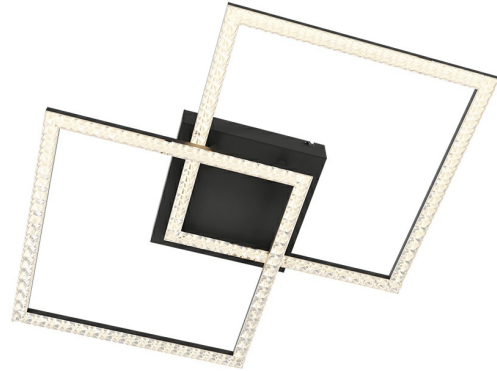

PRODUCT DATASHEET

MODEL NO BH17-04891

DESCRIPTION BRY-CRYSTAL-A-55W-3IN1-RMT-BLC-CEILING LIGHT

REMOTE

General Characteristics

Model No	:	BH17-04891
Main Family	:	Decorative LED
Sub Family	:	Ceiling Light Crystal
Type	:	Schuko Socket
Body Color	:	Black
Lamp Shape	:	Non-Directional
Dimmable	:	Dimmable
Light Source	:	LED
Warranty	:	2 years
Class	:	Class I
IP	:	IP20

Electrical Characteristics

Lifetime	:	20000 h
Voltage	:	220-240V
Power Factor	:	>0,9
Material	:	Aluminium
Working Temperature	:	-20 C+40 C
Frequency	:	50-60 Hz
Current	:	16 A

Package Informations

N.W.	:	5,90 kgs
G.W.	:	8,90 kgs
PCS/CTN	:	4 pcs
Length	:	430 mm
Width	:	430 mm
Height	:	430 mm
EAN	:	5949097739477

Product Characteristics

Wattage	:	55 w
Color Temperature	:	3IN1
Quse Lumen	:	6050 lm
Color Rendering Index (CRI)	:	>80
Energy Efficiency Level	:	E
Beam Angle	:	120° Degrees
Color Category	:	3IN1

Dimensions & Weight

P. Length	:	540 mm
P. Width	:	360 mm
P. Height	:	75 mm
Weight	:	1470 gr