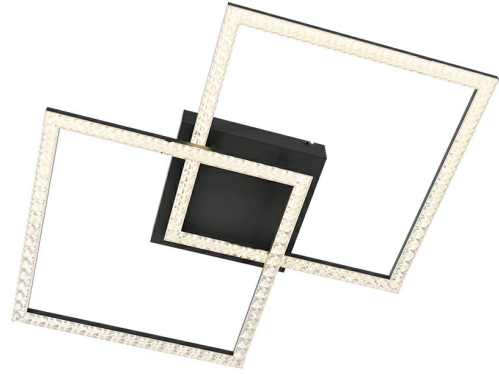

Braytron

PRODUCT DATASHEET

MODEL NO BH17-04891

DESCRIPTION BRY-CRYSTAL-A-55W-3IN1-RMT-BLC-CEILING LIGHT

REMOTE

3 CCT

BRAYTRON SRL

Bulavardul iuliu maniu, Nr.616, Sector 6, 061129, Bucuresti-ROMANIA

info@braytron.com

www.braytron.com

General Characteristics

Model No	:	BH17-04891
Main Family	:	Decorative LED
Sub Family	:	Ceiling Light Crystal
Type	:	Ceiling Light
Body Color	:	Black
Lamp Shape	:	Non-Directional
Dimmable	:	Dimmable
Light Source	:	LED
Warranty	:	2 years
Class	:	Class I
IP	:	IP20

Product Characteristics

Wattage	:	55 w
Color Temperature	:	3IN1
Quse Lumen	:	6050 lm
Color Rendering Index (CRI)	:	>80
Energy Efficiency Level	:	E
Beam Angle	:	120° Degrees
Color Category	:	3IN1

Dimensions & Weight

P. Length	:	540 mm
P. Width	:	360 mm
P. Height	:	75 mm
Weight	:	1470 gr