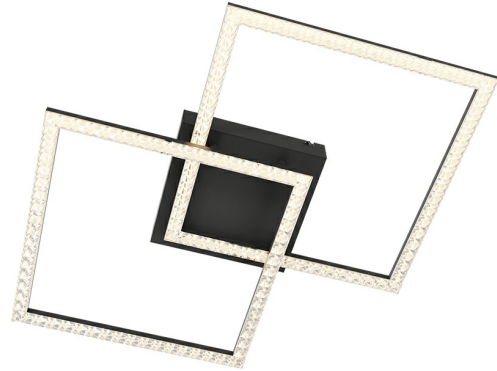

PRODUCT DATASHEET

MODEL NO BH17-04891

DESCRIPTION BRY-CRYSTAL-A-55W-3IN1-RMT-BLC-CEILING LIGHT

3 CCT

REMOTE

DIMMABLE

General Characteristics

Model No	:	BH17-04891
Main Family	:	Decorative LED
Sub Family	:	Ceiling Light Crystal
Type	:	Ceiling Light
Body Color	:	Black
Lamp Shape	:	Non-Directional
Dimmable	:	Dimmable
Light Source	:	LED
Warranty	:	2 years
Class	:	Class I
IP	:	IP20

Electrical Characteristics

Lifetime (at 2.7 h/day)	:	20000 h
Voltage	:	220-240V
Power Factor	:	>0,9
Material	:	Aluminium
Working Temperature	:	-20C+40C
Frequency	:	50-60 Hz

Package Informations

N.W.	:	5,90 kgs
G.W.	:	8,90 kgs
PCS/CTN	:	4 pcs
Length	:	430 mm
Width	:	430 mm
Height	:	430 mm
EAN	:	5949097739477

Lamp Characteristics

Wattage	:	55 w
Color Temperature	:	3IN1
Quse Lumen	:	6050 lm
Color Rendering Index (CRI)	:	>80
Energy Efficiency Level	:	E
Beam Angle	:	120° Degrees
Color Category	:	3IN1

Lamp Dimensions & Weight

P. Length	:	540 mm
P. Width	:	360 mm
P. Height	:	75 mm
Weight	:	1470 gr