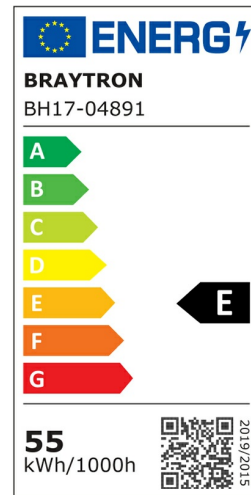

PRODUCT DATASHEET

MODEL NO BH17-04891

DESCRIPTION BRY-CRYSTAL-A-55W-3IN1-RMT-BLC-CEILING LIGHT

REMOTE

General Characteristics

Model No	:	BH17-04891
Main Family	:	Decorative LED
Sub Family	:	Ceiling Light Crystal
Type	:	Schuko Socket
Body Color	:	Black
Lamp Shape	:	Non-Directional
Dimmable	:	Dimmable
Light Source	:	LED
Warranty	:	2 years
Class	:	Class I
IP	:	IP20

Electrical Characteristics

Lifetime	:	20000 h
Voltage	:	220-240V
Power Factor	:	>0,9
Material	:	Aluminium
Working Temperature	:	-20 C+40 C
Frequency	:	50-60 Hz
Current	:	16 A

Package Informations

N.W.	:	5,90 kgs
G.W.	:	8,90 kgs
PCS/CTN	:	4 pcs
Length	:	430 mm
Width	:	430 mm
Height	:	430 mm
EAN	:	5949097739477

Product Characteristics

Wattage	:	55 w
Color Temperature	:	3IN1
Quse Lumen	:	6050 lm
Color Rendering Index (CRI)	:	>80
Energy Efficiency Level	:	E
Beam Angle	:	120° Degrees
Color Category	:	3IN1

Dimensions & Weight