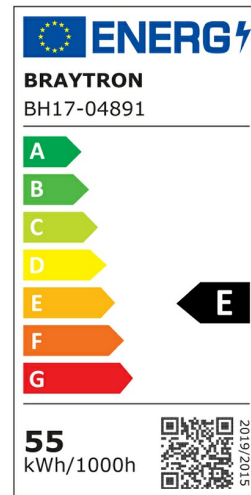

Braytron

PRODUCT DATASHEET

MODEL NO BH17-04891

DESCRIPTION BRY-CRYSTAL-A-55W-3IN1-RMT-BLC-CEILING LIGHT

3 CCT

REMOTE

DIMMABLE

BRAYTRON SRL

Bulaverdul iuliu maniu, Nr.616, Sector 6, 061129, Bucuresti-ROMANIA

info@braytron.com

www.braytron.com

General Characteristics

Model No	:	BH17-04891
Main Family	:	Decorative LED
Sub Family	:	Ceiling Light Crystal
Type	:	Ceiling Light
Body Color	:	Black
Lamp Shape	:	Non-Directional
Dimmable	:	Dimmable
Light Source	:	LED
Warranty	:	2 years
Class	:	Class I
IP	:	IP20

Electrical Characteristics

Lifetime (at 2.7 h/day)	:	20000 h
Voltage	:	220-240V
Power Factor	:	>0,9
Material	:	Aluminium
Working Temperature	:	-20 C-40 C
Frequency	:	50-60 Hz

Package Informations

N.W.	:	5,90 kgs
G.W.	:	8,90 kgs
PCS/CTN	:	4 pcs
Length	:	430 mm
Width	:	430 mm
Height	:	430 mm
EAN	:	5949097739477

Lamp Characteristics

Wattage	:	55 w
Color Temperature	:	3IN1
Quse Lumen	:	6050 lm
Color Rendering Index (CRI)	:	>80
Energy Efficiency Level	:	E
Beam Angle	:	120° Degrees
Color Category	:	3IN1

Lamp Dimensions & Weight