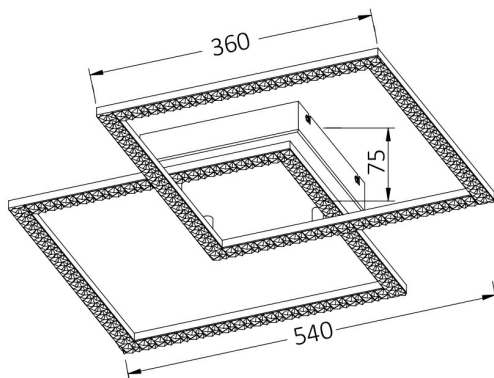

PRODUCT DATASHEET

MODEL NO BH17-04891

DESCRIPTION BRY-CRYSTAL-A-55W-3IN1-RMT-BLC-CEILING LIGHT

REMOTE

General Characteristics

Model No	:	BH17-04891
Main Family	:	Decorative LED
Sub Family	:	Ceiling Light Crystal
Type	:	Schuko Socket
Body Color	:	Black
Lamp Shape	:	Non-Directional
Dimmable	:	Dimmable
Light Source	:	LED
Warranty	:	2 years
Class	:	Class I
IP	:	IP20

Electrical Characteristics

Lifetime	:	20000 h
Voltage	:	220-240V
Power Factor	:	>0,9
Material	:	Aluminium
Working Temperature	:	-20 C+40 C
Frequency	:	50-60 Hz
Current	:	16 A

Package Informations

N.W.	:	5,90 kgs
G.W.	:	8,90 kgs
PCS/CTN	:	4 pcs
Length	:	430 mm
Width	:	430 mm
Height	:	430 mm
EAN	:	5949097739477

Product Characteristics

Wattage	:	55 w
Color Temperature	:	3IN1
Quse Lumen	:	6050 lm
Color Rendering Index (CRI)	:	>80
Energy Efficiency Level	:	E
Beam Angle	:	120° Degrees
Color Category	:	3IN1

Dimensions & Weight

P. Length	:	540 mm
P. Width	:	360 mm
P. Height	:	75 mm
Weight	:	1470 gr