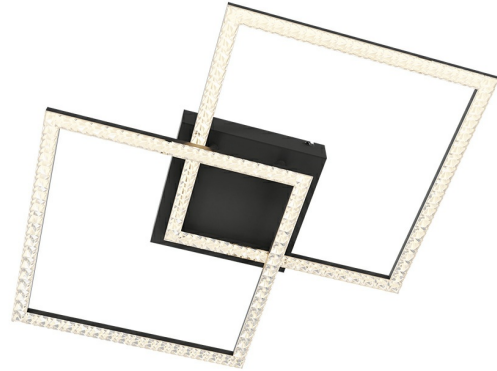

Braytron

PRODUCT DATASHEET

MODEL NO BH17-04891

DESCRIPTION BRY-CRYSTAL-A-55W-3IN1-RMT-BLC-CEILING LIGHT

3 CCT

REMOTE

DIMMABLE

BRAYTRON SRL

Bulaverdul iuliu maniu, Nr.616, Sector 6, 061129, Bucuresti-ROMANIA

info@braytron.com

www.braytron.com

General Characteristics

Model No	:	BH17-04891
Main Family	:	Decorative LED
Sub Family	:	Ceiling Light Crystal
Type	:	Ceiling Light
Body Color	:	Black
Lamp Shape	:	Non-Directional
Dimmable	:	Dimmable
Light Source	:	LED
Warranty	:	2 years
Class	:	Class I
IP	:	IP20

Lamp Characteristics

Wattage	:	55 w
Color Temperature	:	3IN1
Quse Lumen	:	6050 lm
Color Rendering Index (CRI)	:	>80
Energy Efficiency Level	:	E
Beam Angle	:	120° Degrees
Color Category	:	3IN1

Lamp Dimensions & Weight

P. Length	:	540 mm
P. Width	:	360 mm
P. Height	:	75 mm
Weight	:	1470 gr