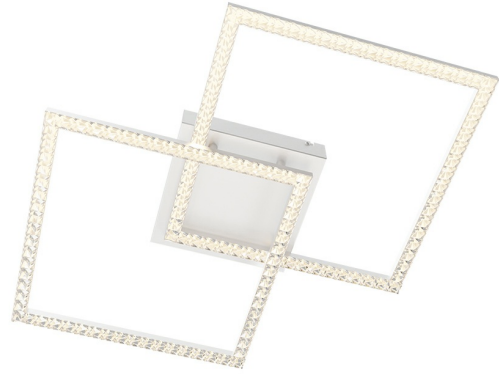

Braytron

PRODUCT DATASHEET

MODEL NO BH17-04890

DESCRIPTION BRY-CRYSTAL-A-55W-3IN1-RMT-WHT-CEILING LIGHT

REMOTE

3 CCT

BRAYTRON SRL

Bulavardul Iuliu Maniu, Nr.616, Sector 6, 061129, Bucuresti-ROMANIA

info@braytron.com

www.braytron.com

General Characteristics

Model No	:	BH17-04890
Main Family	:	Decorative LED
Sub Family	:	Ceiling Light Crystal
Type	:	Ceiling Light
Body Color	:	White
Lamp Shape	:	Non-Directional
Dimmable	:	Dimmable
Light Source	:	LED
Warranty	:	2 years
Class	:	Class I
IP	:	IP20

Product Characteristics

Wattage	:	55 w
Color Temperature	:	3IN1
Quse Lumen	:	6050 lm
Color Rendering Index (CRI)	:	>80
Energy Efficiency Level	:	E
Beam Angle	:	120° Degrees
Color Category	:	3IN1

Dimensions & Weight

P. Length	:	540 mm
P. Width	:	360 mm
P. Height	:	75 mm
Weight	:	1470 gr