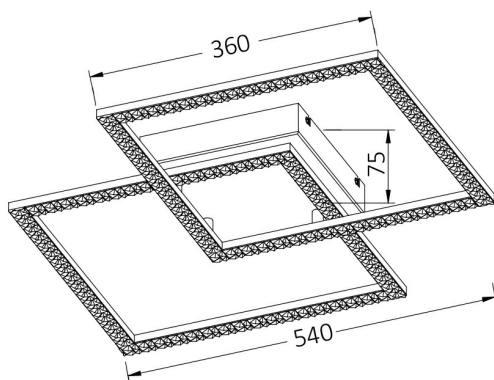

PRODUCT DATASHEET

MODEL NO BH17-04890

DESCRIPTION BRY-CRYSTAL-A-55W-3IN1-RMT-WHT-CEILING LIGHT

General Characteristics

Model No	:	BH17-04890
Main Family	:	Decorative LED
Sub Family	:	Ceiling Light Crystal
Type	:	Ceiling Light
Body Color	:	White
Lamp Shape	:	Non-Directional
Dimmable	:	Dimmable
Light Source	:	LED
Warranty	:	2 years
Class	:	Class I
IP	:	IP20

Electrical Characteristics

Lifetime	:	20000 h
Voltage	:	220-240V
Power Factor	:	>0,9
Material	:	Aluminium
Working Temperature	:	-20 C+40 C
Frequency	:	50-60 Hz

Package Informations

N.W.	:	5,90 kgs
G.W.	:	8,90 kgs
PCS/CTN	:	4 pcs
Length	:	430 mm
Width	:	430 mm
Height	:	430 mm
EAN	:	5949097739460

Product Characteristics

Wattage	:	55 w
Color Temperature	:	3IN1
Quse Lumen	:	6050 lm
Color Rendering Index (CRI)	:	>80
Energy Efficiency Level	:	E
Beam Angle	:	120° Degrees
Color Category	:	3IN1

Dimensions & Weight

P. Length	:	540 mm
P. Width	:	360 mm
P. Height	:	75 mm
Weight	:	1470 gr