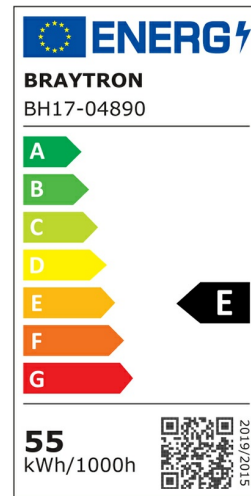

Braytron

PRODUCT DATASHEET

MODEL NO BH17-04890

DESCRIPTION BRY-CRYSTAL-A-55W-3IN1-RMT-WHT-CEILING LIGHT

REMOTE

3 CCT

BRAYTRON SRL

Bulavardul Iuliu Maniu, Nr.616, Sector 6, 061129, Bucuresti-ROMANIA

info@braytron.com

www.braytron.com

General Characteristics

Model No	:	BH17-04890
Main Family	:	Decorative LED
Sub Family	:	Ceiling Light Crystal
Type	:	Ceiling Light
Body Color	:	White
Lamp Shape	:	Non-Directional
Dimmable	:	Dimmable
Light Source	:	LED
Warranty	:	2 years
Class	:	Class I
IP	:	IP20

Electrical Characteristics

Lifetime	:	20000 h
Voltage	:	220-240V
Power Factor	:	>0,9
Material	:	Aluminium
Working Temperature	:	-20 C+40 C
Frequency	:	50-60 Hz

Package Informations

N.W.	:	5,90 kgs
G.W.	:	8,90 kgs
PCS/CTN	:	4 pcs
Length	:	430 mm
Width	:	430 mm
Height	:	430 mm
EAN	:	5949097739460

Product Characteristics

Wattage	:	55 w
Color Temperature	:	3IN1
Quse Lumen	:	6050 lm
Color Rendering Index (CRI)	:	>80
Energy Efficiency Level	:	E
Beam Angle	:	120° Degrees
Color Category	:	3IN1

Dimensions & Weight