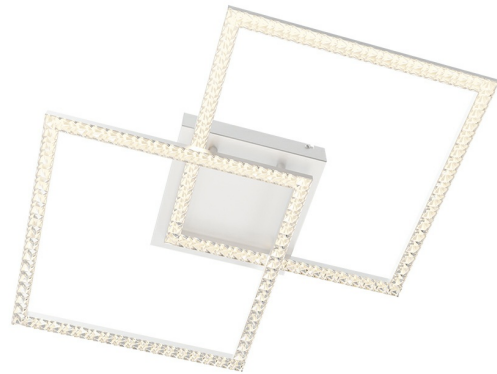

PRODUCT DATASHEET

MODEL NO BH17-04890

DESCRIPTION BRY-CRYSTAL-A-55W-3IN1-RMT-WHT-CEILING LIGHT

General Characteristics

Model No	:	BH17-04890
Main Family	:	Decorative LED
Sub Family	:	Ceiling Light Crystal
Type	:	Ceiling Light
Body Color	:	White
Lamp Shape	:	Non-Directional
Dimmable	:	Dimmable
Light Source	:	LED
Warranty	:	2 years
Class	:	Class I
IP	:	IP20

Electrical Characteristics

Lifetime	:	20000 h
Voltage	:	220-240V
Power Factor	:	>0,9
Material	:	Aluminium
Working Temperature	:	-20 C+40 C
Frequency	:	50-60 Hz

Package Informations

N.W.	:	5,90 kgs
G.W.	:	8,90 kgs
PCS/CTN	:	4 pcs
Length	:	430 mm
Width	:	430 mm
Height	:	430 mm
EAN	:	5949097739460

Product Characteristics

Wattage	:	55 w
Color Temperature	:	3IN1
Quse Lumen	:	6050 lm
Color Rendering Index (CRI)	:	>80
Energy Efficiency Level	:	E
Beam Angle	:	120° Degrees
Color Category	:	3IN1

Dimensions & Weight

P. Length	:	540 mm
P. Width	:	360 mm
P. Height	:	75 mm
Weight	:	1470 gr