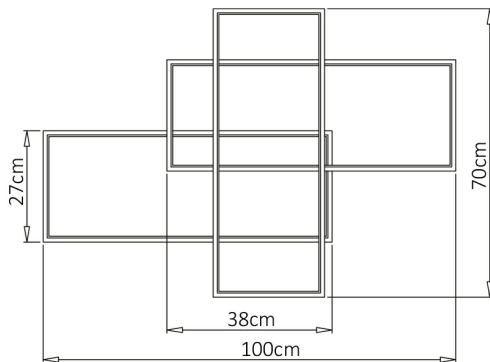

PRODUCT DATASHEET

MODEL NO BH17-04691

DESCRIPTION BRY-NELA-SS3-RND-BLC-80W-RMT-IP20-CEILING LIGHT

General Characteristics

Model No	:	BH17-04691
Main Family	:	Decorative LED
Sub Family	:	Ceiling Light Nela
Type	:	Ceiling Light
Body Color	:	Black
Lamp Shape	:	N/A
Dimmable	:	Dimmable
Light Source	:	LED
Socket	:	N/A
Warranty	:	2 years
Class	:	Class I
IP	:	IP20

Electrical Characteristics

Lifetime	:	20000 h
Voltage	:	220-240V
Power Factor	:	>0,5
Material	:	Aluminium
Working Temperature	:	-20 C+40 C
Frequency	:	50-60 Hz

Package Informations

N.W.	:	6,96 kgs
G.W.	:	9,75 kgs
PCS/CTN	:	3 pcs
Length	:	760 mm
Width	:	340 mm
Height	:	385 mm
EAN	:	5949097739941

Product Characteristics

Wattage	:	80 w
Color Temperature	:	3IN1
Quse Lumen	:	8800 lm
Color Rendering Index (CRI)	:	>80
Energy Efficiency Level	:	E
Beam Angle	:	120° Degrees
Color Category	:	Natural White

Dimensions & Weight

P. Length	:	1000 mm
P. Width	:	700 mm
P. Height	:	380 mm
Weight	:	2320 gr