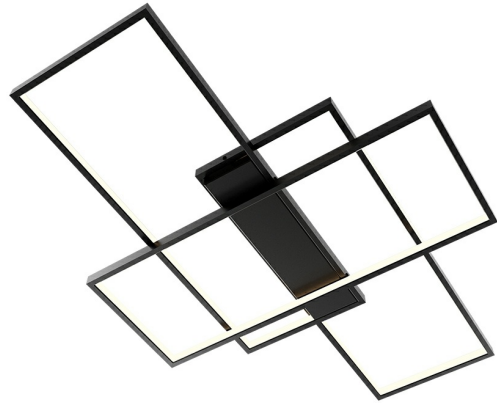

PRODUCT DATASHEET

MODEL NO BH17-04691

DESCRIPTION BRY-NELA-SS3-RND-BLC-80W-RMT-IP20-CEILING LIGHT

General Characteristics

Model No	:	BH17-04691
Main Family	:	Decorative LED
Sub Family	:	Ceiling Light Nela
Type	:	Ceiling Light
Body Color	:	Black
Lamp Shape	:	N/A
Dimmable	:	Dimmable
Light Source	:	LED
Socket	:	N/A
Warranty	:	2 years
Class	:	Class I
IP	:	IP20

Electrical Characteristics

Lifetime	:	20000 h
Voltage	:	220-240V
Power Factor	:	>0,5
Material	:	Aluminium
Working Temperature	:	-20 C+40 C
Frequency	:	50-60 Hz

Package Informations

N.W.	:	6,96 kgs
G.W.	:	9,75 kgs
PCS/CTN	:	3 pcs
Length	:	760 mm
Width	:	340 mm
Height	:	385 mm
EAN	:	5949097739941

Product Characteristics

Wattage	:	80 w
Color Temperature	:	3IN1
Quse Lumen	:	8800 lm
Color Rendering Index (CRI)	:	>80
Energy Efficiency Level	:	E
Beam Angle	:	120° Degrees
Color Category	:	Natural White

Dimensions & Weight

P. Length	:	1000 mm
P. Width	:	700 mm
P. Height	:	380 mm
Weight	:	2320 gr