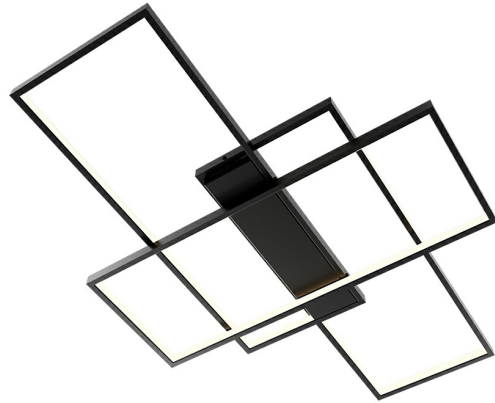

Braytron

PRODUCT DATASHEET

MODEL NO BH17-04691

DESCRIPTION BRY-NELA-SS3-RND-BLC-80W-RMT-IP20-CEILING LIGHT

REMOTE

BRAYTRON SRL

Bulaverdul iuliu maniu, Nr.616, Sector 6, 061129, Bucuresti-ROMANIA

info@braytron.com

www.braytron.com

General Characteristics

Model No	:	BH17-04691
Main Family	:	Decorative LED
Sub Family	:	Ceiling Light Nela
Type	:	Ceiling Light
Body Color	:	Black
Lamp Shape	:	Non-Directional
Dimmable	:	Dimmable
Light Source	:	LED
Warranty	:	2 years
Class	:	Class I
IP	:	IP20

Product Characteristics

Wattage	:	80 w
Color Temperature	:	3IN1
Quse Lumen	:	8800 lm
Color Rendering Index (CRI)	:	>80
Energy Efficiency Level	:	E
Beam Angle	:	120° Degrees
Color Category	:	Natural White

Dimensions & Weight

P. Length	:	1000 mm
P. Width	:	700 mm
P. Height	:	380 mm
Weight	:	2320 gr