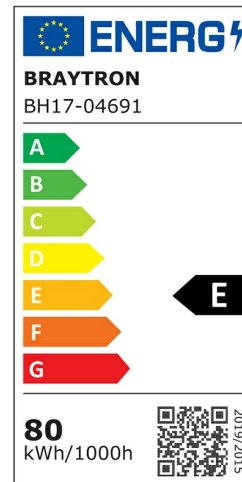

PRODUCT DATASHEET

MODEL NO BH17-04691

DESCRIPTION BRY-NELA-SS3-RND-BLC-80W-RMT-IP20-CEILING LIGHT

General Characteristics

Model No	:	BH17-04691
Main Family	:	Decorative LED
Sub Family	:	Ceiling Light Nela
Type	:	Ceiling Light
Body Color	:	Black
Lamp Shape	:	N/A
Dimmable	:	Dimmable
Light Source	:	LED
Socket	:	N/A
Warranty	:	2 years
Class	:	Class I
IP	:	IP20

Electrical Characteristics

Lifetime	:	20000 h
Voltage	:	220-240V
Power Factor	:	>0,5
Material	:	Aluminium
Working Temperature	:	-20 C+40 C
Frequency	:	50-60 Hz

Package Informations

N.W.	:	6,96 kgs
G.W.	:	9,75 kgs
PCS/CTN	:	3 pcs
Length	:	760 mm
Width	:	340 mm
Height	:	385 mm
EAN	:	5949097739941

Product Characteristics

Wattage	:	80 w
Color Temperature	:	3IN1
Quse Lumen	:	8800 lm
Color Rendering Index (CRI)	:	>80
Energy Efficiency Level	:	E
Beam Angle	:	120° Degrees
Color Category	:	Natural White