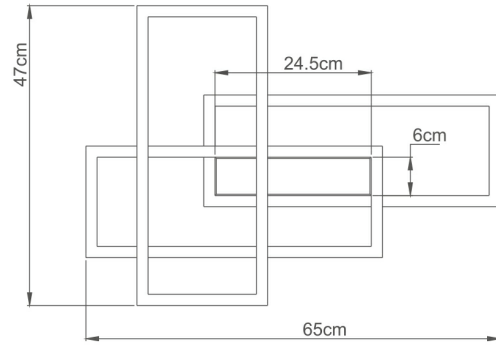

PRODUCT DATASHEET

MODEL NO BH17-04591

DESCRIPTION BRY-NELA-SS2-RND-BLC-65W-RMT-IP20-CEILING LIGHT

REMOTE

General Characteristics

Model No	:	BH17-04591
Main Family	:	Decorative LED
Sub Family	:	Ceiling Light Nela
Type	:	Ceiling Light
Body Color	:	Black
Lamp Shape	:	Non-Directional
Dimmable	:	Dimmable
Light Source	:	LED
Warranty	:	2 years
Class	:	Class I
IP	:	IP20

Electrical Characteristics

Lifetime	:	20000 h
Voltage	:	220-240V
Power Factor	:	>0,5
Material	:	Aluminium
Working Temperature	:	-20 C+40 C
Frequency	:	50-60 Hz

Package Informations

N.W.	:	12,00 kgs
G.W.	:	16,40 kgs
PCS/CTN	:	8 pcs
Length	:	550 mm
Width	:	525 mm
Height	:	415 mm
EAN	:	5949097734328

Product Characteristics

Wattage	:	65 w
Color Temperature	:	3IN1
Quse Lumen	:	7150 lm
Color Rendering Index (CRI)	:	>80
Energy Efficiency Level	:	E
Beam Angle	:	120° Degrees
Color Category	:	3IN1

Dimensions & Weight

P. Length	:	650 mm
P. Width	:	470 mm
P. Height	:	76 mm
Weight	:	1500 gr