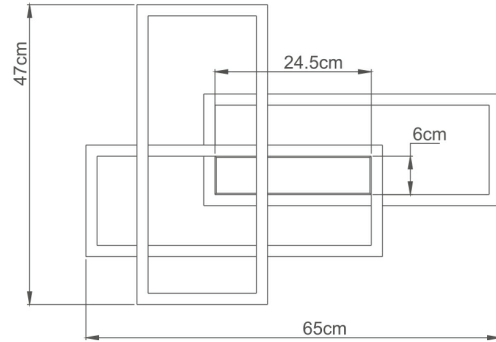

Braytron

PRODUCT DATASHEET

MODEL NO BH17-04591

DESCRIPTION BRY-NELA-SS2-RND-BLC-65W-RMT-IP20-CEILING LIGHT

BRAYTRON SRL

Bulavardul iuliu maniu, Nr.616, Sector 6, 061129, Bucuresti-ROMANIA

info@braytron.com

www.braytron.com

Page 1-2