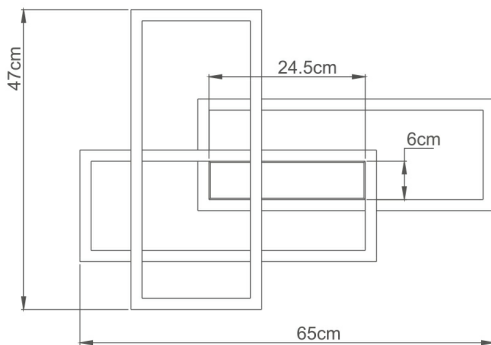

PRODUCT DATASHEET

MODEL NO BH17-04591

DESCRIPTION BRY-NELA-SS2-RND-BLC-65W-RMT-IP20-CEILING LIGHT

REMOTE

General Characteristics

Model No	:	BH17-04591
Main Family	:	Decorative LED
Sub Family	:	Ceiling Light Nela
Type	:	Ceiling Light
Body Color	:	Black
Lamp Shape	:	Non-Directional
Dimmable	:	Dimmable
Light Source	:	LED
Warranty	:	2 years
Class	:	Class I
IP	:	IP20

Electrical Characteristics

Lifetime	:	20000 h
Voltage	:	220-240V
Power Factor	:	>0,5
Material	:	Aluminium
Working Temperature	:	-20 C+40 C
Frequency	:	50-60 Hz

Package Informations

N.W.	:	12,00 kgs
G.W.	:	16,40 kgs
PCS/CTN	:	8 pcs
Length	:	550 mm
Width	:	525 mm
Height	:	415 mm
EAN	:	5949097734328

Product Characteristics

Wattage	:	65 w
Color Temperature	:	3IN1
Quse Lumen	:	7150 lm
Color Rendering Index (CRI)	:	>80
Energy Efficiency Level	:	E
Beam Angle	:	120° Degrees
Color Category	:	3IN1

Dimensions & Weight

P. Length	:	650 mm
P. Width	:	470 mm
P. Height	:	76 mm
Weight	:	1500 gr