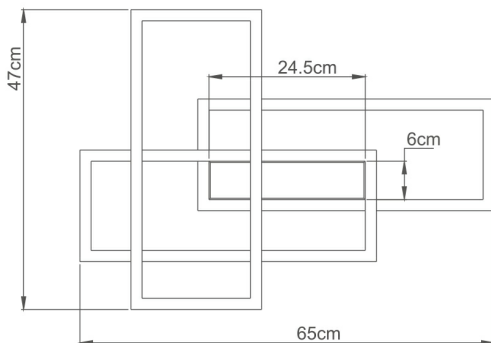

Braytron

PRODUCT DATASHEET

MODEL NO BH17-04591

DESCRIPTION BRY-NELA-SS2-RND-BLC-65W-RMT-IP20-CEILING LIGHT

BRAYTRON SRL

Bulavardul iuliu maniu, Nr.616, Sector 6, 061129, Bucuresti-ROMANIA

info@braytron.com

www.braytron.com

Page 1-2