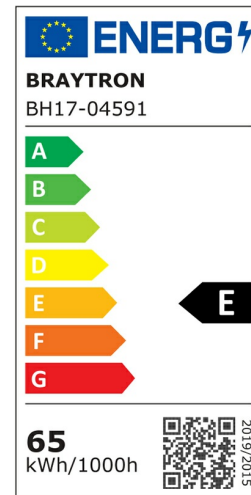

PRODUCT DATASHEET

MODEL NO BH17-04591

DESCRIPTION BRY-NELA-SS2-RND-BLC-65W-RMT-IP20-CEILING LIGHT

REMOTE

General Characteristics

Model No	:	BH17-04591
Main Family	:	Decorative LED
Sub Family	:	Ceiling Light Nela
Type	:	Ceiling Light
Body Color	:	Black
Lamp Shape	:	Non-Directional
Dimmable	:	Dimmable
Light Source	:	LED
Warranty	:	2 years
Class	:	Class I
IP	:	IP20

Electrical Characteristics

Lifetime	:	20000 h
Voltage	:	220-240V
Power Factor	:	>0,5
Material	:	Aluminium
Working Temperature	:	-20 C+40 C
Frequency	:	50-60 Hz

Package Informations

N.W.	:	12,00 kgs
G.W.	:	16,40 kgs
PCS/CTN	:	8 pcs
Length	:	550 mm
Width	:	525 mm
Height	:	415 mm
EAN	:	5949097734328

Product Characteristics

Wattage	:	65 w
Color Temperature	:	3IN1
Quse Lumen	:	7150 lm
Color Rendering Index (CRI)	:	>80
Energy Efficiency Level	:	E
Beam Angle	:	120° Degrees
Color Category	:	3IN1

Dimensions & Weight