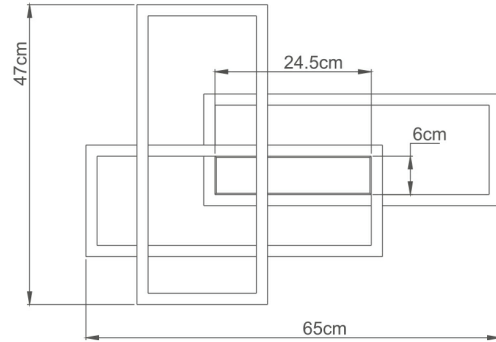

Braytron

PRODUCT DATASHEET

MODEL NO BH17-04590

DESCRIPTION BRY-NELA-SS2-RND-WHT-65W-RMT-IP20-CEILING LIGHT

REMOTE

3 CCT