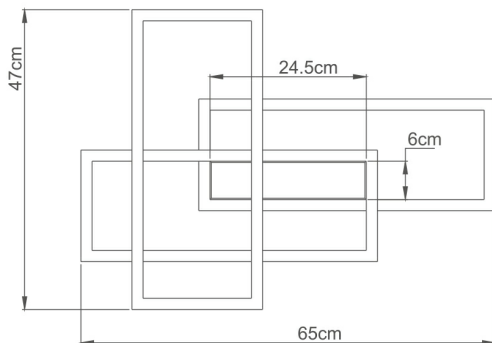

BRAYTRON SRL

Bulaverdul iuliu maniu, Nr.616, Sector 6, 061129, Bucuresti-ROMANIA

info@braytron.com

www.braytron.com