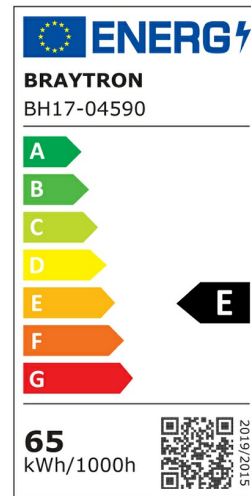

Braytron

PRODUCT DATASHEET

MODEL NO BH17-04590

DESCRIPTION BRY-NELA-SS2-RND-WHT-65W-RMT-IP20-CEILING LIGHT

REMOTE

3 CCT

BRAYTRON SRL

Bulaverdul iuliu maniu, Nr.616, Sector 6, 061129, Bucuresti-ROMANIA

info@braytron.com

www.braytron.com

General Characteristics

Model No	:	BH17-04590
Main Family	:	Decorative LED
Sub Family	:	Ceiling Light Nela
Type	:	Ceiling Light
Body Color	:	White
Lamp Shape	:	Non-Directional
Dimmable	:	Dimmable
Light Source	:	LED
Warranty	:	2 years
Class	:	Class I
IP	:	IP20

Electrical Characteristics

Lifetime	:	20000 h
Voltage	:	220-240V
Power Factor	:	>0,5
Material	:	Aluminium
Working Temperature	:	-20 C+40 C
Frequency	:	50-60 Hz

Package Informations

N.W.	:	12,00 kgs
G.W.	:	16,40 kgs
PCS/CTN	:	8 pcs
Length	:	550 mm
Width	:	525 mm
Height	:	415 mm
EAN	:	5949097734311

Product Characteristics

Wattage	:	65 w
Color Temperature	:	3IN1
Quse Lumen	:	7150 lm
Color Rendering Index (CRI)	:	>80
Energy Efficiency Level	:	E
Beam Angle	:	120° Degrees
Color Category	:	3IN1

Dimensions & Weight