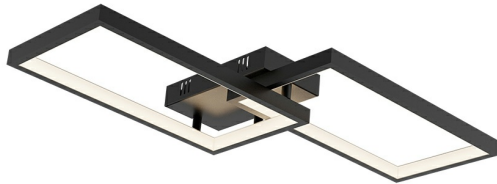

PRODUCT DATASHEET

MODEL NO BH17-04491

DESCRIPTION BRY-NELA-SS1-RND-BLC-40W-RMT-IP20-CEILING LIGHT

REMOTE

3 CCT

General Characteristics

Model No	:	BH17-04491
Main Family	:	Decorative LED
Sub Family	:	Ceiling Light Nela
Type	:	Ceiling Light
Body Color	:	Black
Lamp Shape	:	Non-Directional
Dimmable	:	Dimmable
Light Source	:	LED
Warranty	:	2 years
Class	:	Class I
IP	:	IP20

Electrical Characteristics

Lifetime	:	20000 h
Voltage	:	220-240V
Power Factor	:	>0,5
Material	:	Aluminium
Working Temperature	:	-20 C+40 C
Frequency	:	50-60 Hz

Package Informations

N.W.	:	10,20 kgs
G.W.	:	13,40 kgs
PCS/CTN	:	10 pcs
Length	:	485 mm
Width	:	435 mm
Height	:	390 mm
EAN	:	5949097734304

Product Characteristics

Wattage	:	40 w
Color Temperature	:	3IN1
Quse Lumen	:	4400 lm
Color Rendering Index (CRI)	:	>80
Energy Efficiency Level	:	E
Beam Angle	:	120° Degrees
Color Category	:	3IN1

Dimensions & Weight

P. Length	:	600 mm
P. Width	:	290 mm
P. Height	:	72 mm
Weight	:	1020 gr