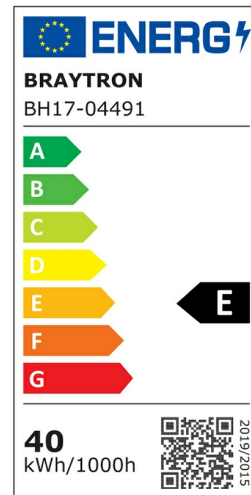

PRODUCT DATASHEET

MODEL NO BH17-04491

DESCRIPTION BRY-NELA-SS1-RND-BLC-40W-RMT-IP20-CEILING LIGHT

REMOTE

3 CCT

General Characteristics

Model No	:	BH17-04491
Main Family	:	Decorative LED
Sub Family	:	Ceiling Light Nela
Type	:	Ceiling Light
Body Color	:	Black
Lamp Shape	:	Non-Directional
Dimmable	:	Dimmable
Light Source	:	LED
Warranty	:	2 years
Class	:	Class I
IP	:	IP20

Electrical Characteristics

Lifetime	:	20000 h
Voltage	:	220-240V
Power Factor	:	>0,5
Material	:	Aluminium
Working Temperature	:	-20 C+40 C
Frequency	:	50-60 Hz

Package Informations

N.W.	:	10,20 kgs
G.W.	:	13,40 kgs
PCS/CTN	:	10 pcs
Length	:	485 mm
Width	:	435 mm
Height	:	390 mm
EAN	:	5949097734304

Product Characteristics

Wattage	:	40 w
Color Temperature	:	3IN1
Quse Lumen	:	4400 lm
Color Rendering Index (CRI)	:	>80
Energy Efficiency Level	:	E
Beam Angle	:	120° Degrees
Color Category	:	3IN1

Dimensions & Weight