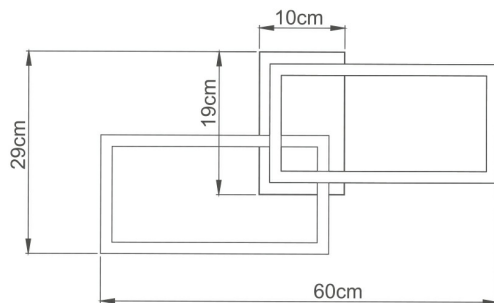

PRODUCT DATASHEET

MODEL NO BH17-04491

DESCRIPTION BRY-NELA-SS1-RND-BLC-40W-RMT-IP20-CEILING LIGHT

REMOTE

3 CCT

General Characteristics

Model No	:	BH17-04491
Main Family	:	Decorative LED
Sub Family	:	Ceiling Light Nela
Type	:	Ceiling Light
Body Color	:	Black
Lamp Shape	:	Non-Directional
Dimmable	:	Dimmable
Light Source	:	LED
Warranty	:	2 years
Class	:	Class I
IP	:	IP20

Electrical Characteristics

Lifetime	:	20000 h
Voltage	:	220-240V
Power Factor	:	>0,5
Material	:	Aluminium
Working Temperature	:	-20 C+40 C
Frequency	:	50-60 Hz

Package Informations

N.W.	:	10,20 kgs
G.W.	:	13,40 kgs
PCS/CTN	:	10 pcs
Length	:	485 mm
Width	:	435 mm
Height	:	390 mm
EAN	:	5949097734304

Product Characteristics

Wattage	:	40 w
Color Temperature	:	3IN1
Quse Lumen	:	4400 lm
Color Rendering Index (CRI)	:	>80
Energy Efficiency Level	:	E
Beam Angle	:	120° Degrees
Color Category	:	3IN1

Dimensions & Weight

P. Length	:	600 mm
P. Width	:	290 mm
P. Height	:	72 mm
Weight	:	1020 gr