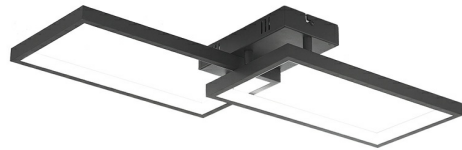

PRODUCT DATASHEET

MODEL NO BH17-04491

DESCRIPTION BRY-NELA-SS1-RND-BLC-40W-RMT-IP20-CEILING LIGHT

REMOTE

3 CCT

General Characteristics

Model No	:	BH17-04491
Main Family	:	Decorative LED
Sub Family	:	Ceiling Light Nela
Type	:	Ceiling Light
Body Color	:	Black
Lamp Shape	:	Non-Directional
Dimmable	:	Dimmable
Light Source	:	LED
Warranty	:	2 years
Class	:	Class I
IP	:	IP20

Electrical Characteristics

Lifetime	:	20000 h
Voltage	:	220-240V
Power Factor	:	>0,5
Material	:	Aluminium
Working Temperature	:	-20 C+40 C
Frequency	:	50-60 Hz

Package Informations

N.W.	:	10,20 kgs
G.W.	:	13,40 kgs
PCS/CTN	:	10 pcs
Length	:	485 mm
Width	:	435 mm
Height	:	390 mm
EAN	:	5949097734304

Product Characteristics

Wattage	:	40 w
Color Temperature	:	3IN1
Quse Lumen	:	4400 lm
Color Rendering Index (CRI)	:	>80
Energy Efficiency Level	:	E
Beam Angle	:	120° Degrees
Color Category	:	3IN1

Dimensions & Weight

P. Length	:	600 mm
P. Width	:	290 mm
P. Height	:	72 mm
Weight	:	1020 gr