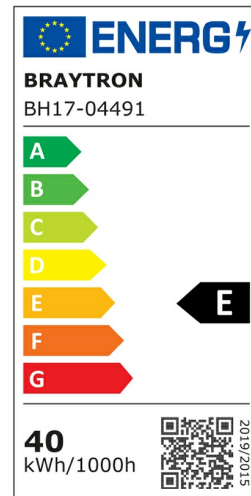

## PRODUCT DATASHEET

MODEL NO BH17-04491

DESCRIPTION BRY-NELA-SS1-RND-BLC-40W-RMT-IP20-CEILING LIGHT

REMOTE

3 CCT

BRAYTRON SRL

Bulavardul iuliu maniu, Nr.616, Sector 6, 061129, Bucuresti-ROMANIA

info@braytron.com

### General Characteristics

Model No	:	BH17-04491
Main Family	:	Decorative LED
Sub Family	:	Ceiling Light Nela
Type	:	Ceiling Light
Body Color	:	Black
Lamp Shape	:	Non-Directional
Dimmable	:	Dimmable
Light Source	:	LED
Warranty	:	2 years
Class	:	Class I
IP	:	IP20

### Electrical Characteristics

Lifetime	:	20000 h
Voltage	:	220-240V
Power Factor	:	>0,5
Material	:	Aluminium
Working Temperature	:	-20 C+40 C
Frequency	:	50-60 Hz

### Product Characteristics

Wattage	:	40 w
Color Temperature	:	3IN1
Quse Lumen	:	4400 lm
Color Rendering Index (CRI)	:	>80
Energy Efficiency Level	:	E
Beam Angle	:	120° Degrees
Color Category	:	3IN1