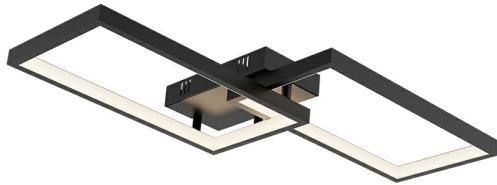

Braytron

PRODUCT DATASHEET

MODEL NO BH17-04491

DESCRIPTION BRY-NELA-SS1-RND-BLC-40W-RMT-IP20-CEILING LIGHT