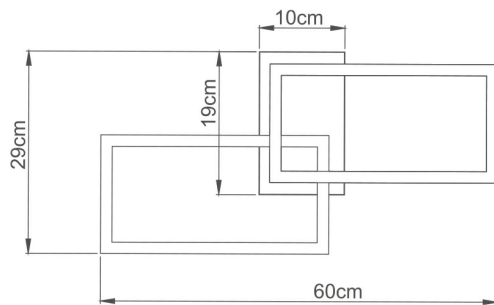

PRODUCT DATASHEET

MODEL NO BH17-04490

DESCRIPTION BRY-NELA-SS1-RND-WHT-40W-RMT-IP20-CEILING LIGHT

REMOTE

General Characteristics

Model No	:	BH17-04490
Main Family	:	Decorative LED
Sub Family	:	Ceiling Light Nela
Type	:	Ceiling Light
Body Color	:	White
Lamp Shape	:	Non-Directional
Dimmable	:	Dimmable
Light Source	:	LED
Warranty	:	2 years
Class	:	Class I
IP	:	IP20

Electrical Characteristics

Lifetime	:	20000 h
Voltage	:	220-240V
Power Factor	:	>0,5
Material	:	Aluminium
Working Temperature	:	-20 C+40 C
Frequency	:	50-60 Hz

Package Informations

N.W.	:	10,20 kgs
G.W.	:	13,40 kgs
PCS/CTN	:	10 pcs
Length	:	485 mm
Width	:	435 mm
Height	:	390 mm
EAN	:	5949097734298

Product Characteristics

Wattage	:	40 w
Color Temperature	:	3IN1
Quse Lumen	:	4400 lm
Color Rendering Index (CRI)	:	>80
Energy Efficiency Level	:	E
Beam Angle	:	120° Degrees
Color Category	:	3IN1

Dimensions & Weight

P. Length	:	600 mm
P. Width	:	290 mm
P. Height	:	72 mm
Weight	:	1020 gr