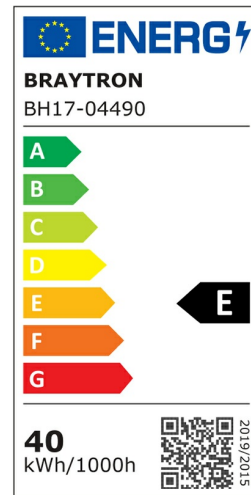

PRODUCT DATASHEET

MODEL NO BH17-04490

DESCRIPTION BRY-NELA-SS1-RND-WHT-40W-RMT-IP20-CEILING LIGHT

REMOTE

General Characteristics

Model No	:	BH17-04490
Main Family	:	Decorative LED
Sub Family	:	Ceiling Light Nela
Type	:	Ceiling Light
Body Color	:	White
Lamp Shape	:	Non-Directional
Dimmable	:	Dimmable
Light Source	:	LED
Warranty	:	2 years
Class	:	Class I
IP	:	IP20

Electrical Characteristics

Lifetime	:	20000 h
Voltage	:	220-240V
Power Factor	:	>0,5
Material	:	Aluminium
Working Temperature	:	-20 C+40 C
Frequency	:	50-60 Hz

Package Informations

N.W.	:	10,20 kgs
G.W.	:	13,40 kgs
PCS/CTN	:	10 pcs
Length	:	485 mm
Width	:	435 mm
Height	:	390 mm
EAN	:	5949097734298

Product Characteristics

Wattage	:	40 w
Color Temperature	:	3IN1
Quse Lumen	:	4400 lm
Color Rendering Index (CRI)	:	>80
Energy Efficiency Level	:	E
Beam Angle	:	120° Degrees
Color Category	:	3IN1

Dimensions & Weight