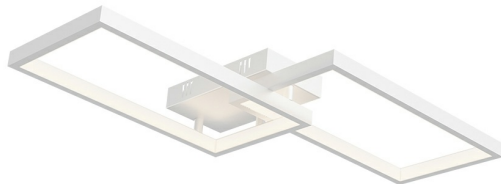

PRODUCT DATASHEET

MODEL NO BH17-04490

DESCRIPTION BRY-NELA-SS1-RND-WHT-40W-RMT-IP20-CEILING LIGHT

REMOTE

General Characteristics

Model No	:	BH17-04490
Main Family	:	Decorative LED
Sub Family	:	Ceiling Light Nela
Type	:	Ceiling Light
Body Color	:	White
Lamp Shape	:	Non-Directional
Dimmable	:	Dimmable
Light Source	:	LED
Warranty	:	2 years
Class	:	Class I
IP	:	IP20

Electrical Characteristics

Lifetime	:	20000 h
Voltage	:	220-240V
Power Factor	:	>0,5
Material	:	Aluminium
Working Temperature	:	-20 C+40 C
Frequency	:	50-60 Hz

Package Informations

N.W.	:	10,20 kgs
G.W.	:	13,40 kgs
PCS/CTN	:	10 pcs
Length	:	485 mm
Width	:	435 mm
Height	:	390 mm
EAN	:	5949097734298

Product Characteristics

Wattage	:	40 w
Color Temperature	:	3IN1
Quse Lumen	:	4400 lm
Color Rendering Index (CRI)	:	>80
Energy Efficiency Level	:	E
Beam Angle	:	120° Degrees
Color Category	:	3IN1

Dimensions & Weight

P. Length	:	600 mm
P. Width	:	290 mm
P. Height	:	72 mm
Weight	:	1020 gr