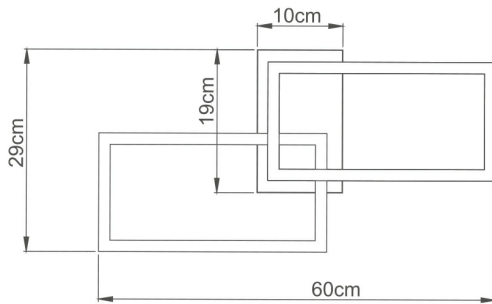

REMOTE

3 CCT