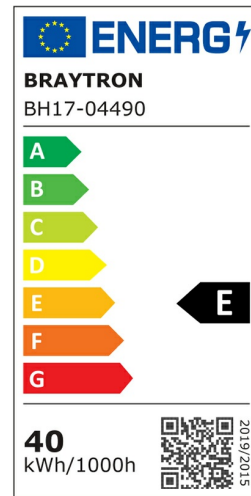

Braytron

PRODUCT DATASHEET

MODEL NO BH17-04490

DESCRIPTION BRY-NELA-SS1-RND-WHT-40W-RMT-IP20-CEILING LIGHT

REMOTE

3 CCT

BRAYTRON SRL

Bulavardul iuliu maniu, Nr.616, Sector 6, 061129, Bucuresti-ROMANIA

info@braytron.com

www.braytron.com

General Characteristics

Model No	:	BH17-04490
Main Family	:	Decorative LED
Sub Family	:	Ceiling Light Nela
Type	:	Ceiling Light
Body Color	:	White
Lamp Shape	:	Non-Directional
Dimmable	:	Dimmable
Light Source	:	LED
Warranty	:	2 years
Class	:	Class I
IP	:	IP20

Electrical Characteristics

Lifetime	:	20000 h
Voltage	:	220-240V
Power Factor	:	>0,5
Material	:	Aluminium
Working Temperature	:	-20 C+40 C
Frequency	:	50-60 Hz

Package Informations

N.W.	:	10,20 kgs
G.W.	:	13,40 kgs
PCS/CTN	:	10 pcs
Length	:	485 mm
Width	:	435 mm
Height	:	390 mm
EAN	:	5949097734298

Product Characteristics

Wattage	:	40 w
Color Temperature	:	3IN1
Quse Lumen	:	4400 lm
Color Rendering Index (CRI)	:	>80
Energy Efficiency Level	:	E
Beam Angle	:	120° Degrees
Color Category	:	3IN1

Dimensions & Weight