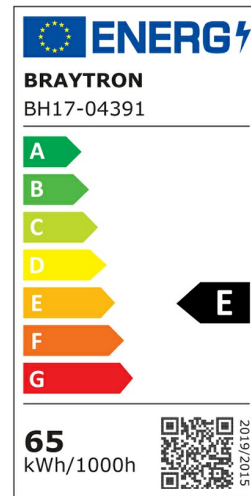

## PRODUCT DATASHEET

MODEL NO BH17-04391

DESCRIPTION BRY-NELA-SR2-RND-WHT-72W-RMT-IP20-CEILING LIGHT

REMOTE

3 CCT

BRAYTRON SRL

Bulavardul Iuliu Maniu, Nr.616, Sector 6, 061129, Bucuresti-ROMANIA

info@braytron.com

### General Characteristics

Model No	:	BH17-04391
Main Family	:	Decorative LED
Sub Family	:	Ceiling Light Nela
Type	:	Ceiling Light
Body Color	:	Black
Lamp Shape	:	Non-Directional
Dimmable	:	Dimmable
Light Source	:	LED
Warranty	:	2 years
Class	:	Class I
IP	:	IP20

### Electrical Characteristics

Lifetime	:	20000 h
Voltage	:	220-240V
Power Factor	:	>0,5
Material	:	Aluminium
Working Temperature	:	-20 C+40 C
Frequency	:	50-60 Hz

### Product Characteristics

Wattage	:	65 w
Color Temperature	:	3IN1
Quse Lumen	:	7150 lm
Color Rendering Index (CRI)	:	>80
Energy Efficiency Level	:	E
Beam Angle	:	120° Degrees
Color Category	:	3IN1