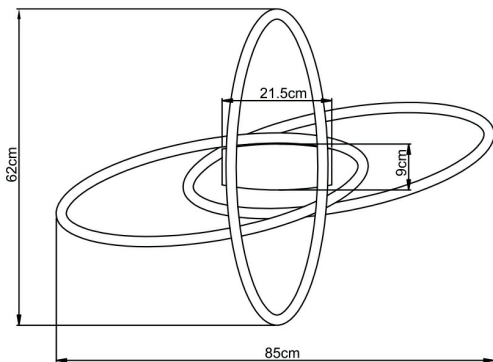

PRODUCT DATASHEET

MODEL NO BH17-04391

DESCRIPTION BRY-NELA-SR2-RND-WHT-72W-RMT-IP20-CEILING LIGHT

General Characteristics

Model No	:	BH17-04391
Main Family	:	Decorative LED
Sub Family	:	Ceiling Light Nela
Type	:	Ceiling Light
Body Color	:	Black
Lamp Shape	:	Non-Directional
Dimmable	:	Dimmable
Light Source	:	LED
Warranty	:	2 years
Class	:	Class I
IP	:	IP20

Electrical Characteristics

Lifetime	:	20000 h
Voltage	:	220-240V
Power Factor	:	>0,5
Material	:	Aluminium
Working Temperature	:	-20 C+40 C
Frequency	:	50-60 Hz

Package Informations

N.W.	:	9,12 kgs
G.W.	:	12,75 kgs
PCS/CTN	:	6 pcs
Length	:	700 mm
Width	:	540 mm
Height	:	290 mm
EAN	:	5949097734281

Product Characteristics

Wattage	:	65 w
Color Temperature	:	3IN1
Quse Lumen	:	7150 lm
Color Rendering Index (CRI)	:	>80
Energy Efficiency Level	:	E
Beam Angle	:	120° Degrees
Color Category	:	3IN1

Dimensions & Weight

P. Length	:	850 mm
P. Width	:	620 mm
P. Height	:	72 mm
Weight	:	1520 gr