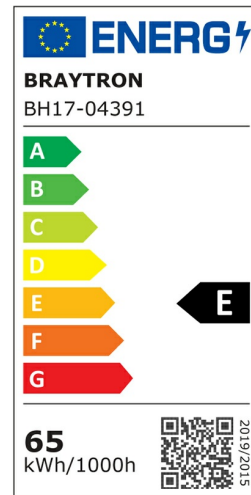

PRODUCT DATASHEET

MODEL NO BH17-04391

DESCRIPTION BRY-NELA-SR2-RND-WHT-72W-RMT-IP20-CEILING LIGHT

General Characteristics

Model No	:	BH17-04391
Main Family	:	Decorative LED
Sub Family	:	Ceiling Light Nela
Type	:	Ceiling Light
Body Color	:	Black
Lamp Shape	:	Non-Directional
Dimmable	:	Dimmable
Light Source	:	LED
Warranty	:	2 years
Class	:	Class I
IP	:	IP20

Electrical Characteristics

Lifetime	:	20000 h
Voltage	:	220-240V
Power Factor	:	>0,5
Material	:	Aluminium
Working Temperature	:	-20 C+40 C
Frequency	:	50-60 Hz

Package Informations

N.W.	:	9,12 kgs
G.W.	:	12,75 kgs
PCS/CTN	:	6 pcs
Length	:	700 mm
Width	:	540 mm
Height	:	290 mm
EAN	:	5949097734281

Product Characteristics

Wattage	:	65 w
Color Temperature	:	3IN1
Quse Lumen	:	7150 lm
Color Rendering Index (CRI)	:	>80
Energy Efficiency Level	:	E
Beam Angle	:	120° Degrees
Color Category	:	3IN1

Dimensions & Weight