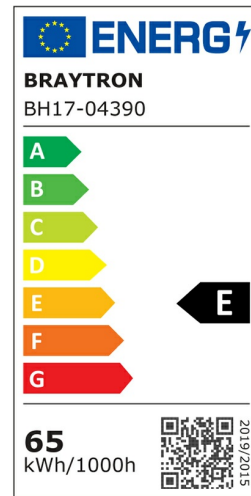

Braytron

PRODUCT DATASHEET

MODEL NO BH17-04390

DESCRIPTION BRY-NELA-SR2-RND-WHT-72W-RMT-IP20-CEILING LIGHT

REMOTE

3 CCT

BRAYTRON SRL

Bulavardul Iuliu Maniu, Nr.616, Sector 6, 061129, Bucuresti-ROMANIA

info@braytron.com

www.braytron.com

General Characteristics

Model No	:	BH17-04390
Main Family	:	Decorative LED
Sub Family	:	Ceiling Light Nela
Type	:	Ceiling Light
Body Color	:	White
Lamp Shape	:	Non-Directional
Dimmable	:	Dimmable
Light Source	:	LED
Warranty	:	2 years
Class	:	Class I
IP	:	IP20

Electrical Characteristics

Lifetime	:	20000 h
Voltage	:	220-240V
Power Factor	:	>0,5
Material	:	Aluminium
Working Temperature	:	-20 C+40 C
Frequency	:	50-60 Hz

Package Informations

N.W.	:	9,12 kgs
G.W.	:	12,75 kgs
PCS/CTN	:	6 pcs
Length	:	700 mm
Width	:	540 mm
Height	:	290 mm
EAN	:	5949097734274

Product Characteristics

Wattage	:	65 w
Color Temperature	:	3IN1
Quse Lumen	:	7150 lm
Color Rendering Index (CRI)	:	>80
Energy Efficiency Level	:	E
Beam Angle	:	120° Degrees
Color Category	:	3IN1

Dimensions & Weight