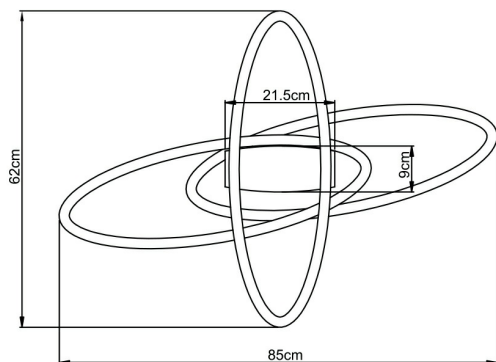

### General Characteristics

Model No	:	BH17-04390
Main Family	:	Decorative LED
Sub Family	:	Ceiling Light Nela
Type	:	Ceiling Light
Body Color	:	White
Lamp Shape	:	Non-Directional
Dimmable	:	Dimmable
Light Source	:	LED
Warranty	:	2 years
Class	:	Class I
IP	:	IP20

### Package Informations

N.W.	:	9,12 kgs
G.W.	:	12,75 kgs
PCS/CTN	:	6 pcs
Length	:	700 mm
Width	:	540 mm
Height	:	290 mm
EAN	:	5949097734274

### Product Characteristics

Wattage	:	65 w
Color Temperature	:	3IN1
Quse Lumen	:	7150 lm
Color Rendering Index (CRI)	:	>80
Energy Efficiency Level	:	E
Beam Angle	:	120° Degrees
Color Category	:	3IN1

### Dimensions & Weight

P. Length	:	850 mm
P. Width	:	620 mm
P. Height	:	72 mm
Weight	:	1520 gr