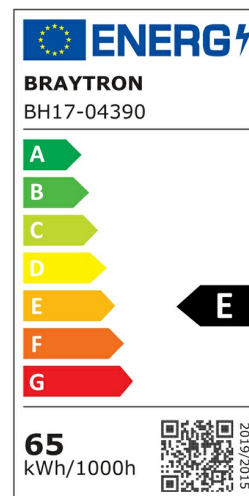

## PRODUCT DATASHEET

MODEL NO BH17-04390

DESCRIPTION BRY-NELA-SR2-RND-WHT-72W-RMT-IP20-CEILING LIGHT

REMOTE

3 CCT

### General Characteristics

Model No	:	BH17-04390
Main Family	:	Decorative LED
Sub Family	:	Ceiling Light Nela
Type	:	Ceiling Light
Body Color	:	White
Lamp Shape	:	Non-Directional
Dimmable	:	Dimmable
Light Source	:	LED
Warranty	:	2 years
Class	:	Class I
IP	:	IP20

### Electrical Characteristics

Lifetime	:	20000 h
Voltage	:	220-240V
Power Factor	:	>0,5
Material	:	Aluminium
Working Temperature	:	-20 C+40 C
Frequency	:	50-60 Hz

### Product Characteristics

Wattage	:	65 w
Color Temperature	:	3IN1
Quse Lumen	:	7150 lm
Color Rendering Index (CRI)	:	>80
Energy Efficiency Level	:	E
Beam Angle	:	120° Degrees
Color Category	:	3IN1