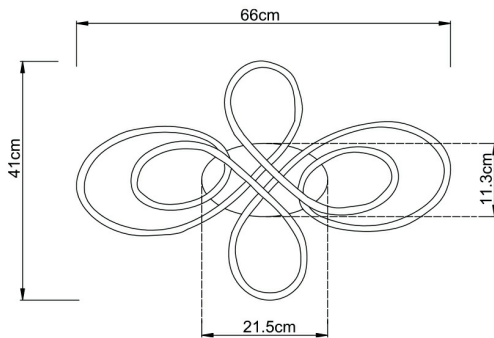

Braytron

PRODUCT DATASHEET

MODEL NO BH17-04291

DESCRIPTION BRY-NELA-SR2-RND-BLC-65W-RMT-IP20-CEILING LIGHT

BRAYTRON SRL

Bulavardul iuliu maniu, Nr.616, Sector 6, 061129, Bucuresti-ROMANIA

info@braytron.com

www.braytron.com