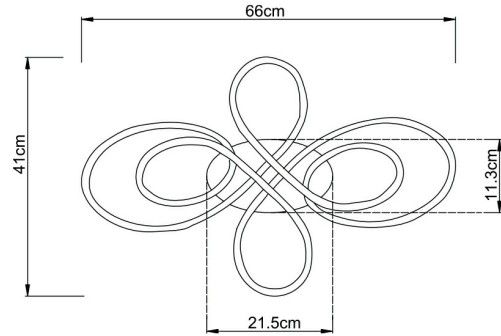

Braytron

PRODUCT DATASHEET

MODEL NO BH17-04291

DESCRIPTION BRY-NELA-SR2-RND-BLC-65W-RMT-IP20-CEILING LIGHT

BRAYTRON SRL

Bulavardul iuliu maniu, Nr.616, Sector 6, 061129, Bucuresti-ROMANIA

info@braytron.com

www.braytron.com