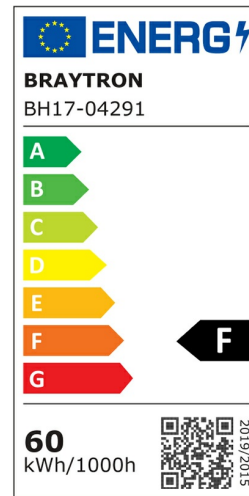

Braytron

PRODUCT DATASHEET

MODEL NO BH17-04291

DESCRIPTION BRY-NELA-SR2-RND-BLC-65W-RMT-IP20-CEILING LIGHT

BRAYTRON SRL

Bulavardul iuliu maniu, Nr.616, Sector 6, 061129, Bucuresti-ROMANIA

info@braytron.com

www.braytron.com

General Characteristics

Model No	:	BH17-04291
Main Family	:	Decorative LED
Sub Family	:	Ceiling Light Nela
Type	:	Ceiling Light
Body Color	:	Black
Lamp Shape	:	Non-Directional
Dimmable	:	Dimmable
Light Source	:	LED
Warranty	:	2 years
Class	:	Class I
IP	:	IP20

Electrical Characteristics

Lifetime	:	20000 h
Voltage	:	220-240V
Power Factor	:	>0,5
Material	:	Aluminium
Working Temperature	:	-20 C+40 C
Frequency	:	50-60 Hz

Package Informations

N.W.	:	4,02 kgs
G.W.	:	7,40 kgs
PCS/CTN	:	3 pcs
Length	:	735 mm
Width	:	470 mm
Height	:	330 mm
EAN	:	5949097734267

Product Characteristics

Wattage	:	60 w
Color Temperature	:	3IN1
Quse Lumen	:	6050 lm
Color Rendering Index (CRI)	:	>80
Energy Efficiency Level	:	F
Beam Angle	:	120° Degrees
Color Category	:	3IN1

Dimensions & Weight