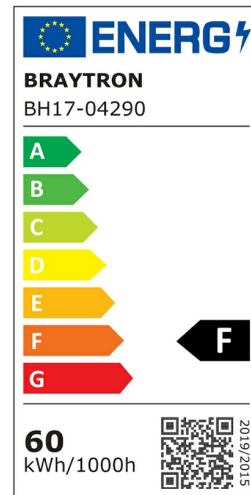

PRODUCT DATASHEET

MODEL NO BH17-04290

DESCRIPTION BRY-NELA-SR2-RND-WHT-65W-RMT-IP20-CEILING LIGHT

General Characteristics

Model No	:	BH17-04290
Main Family	:	Decorative LED
Sub Family	:	Ceiling Light Nela
Type	:	Ceiling Light
Body Color	:	White
Lamp Shape	:	Non-Directional
Dimmable	:	Dimmable
Light Source	:	LED
Warranty	:	2 years
Class	:	Class I
IP	:	IP20

Electrical Characteristics

Lifetime	:	20000 h
Voltage	:	220-240V
Power Factor	:	>0,5
Material	:	Aluminium
Working Temperature	:	-20 C+40 C
Frequency	:	50-60 Hz

Package Informations

N.W.	:	4,02 kgs
G.W.	:	7,40 kgs
PCS/CTN	:	3 pcs
Length	:	735 mm
Width	:	470 mm
Height	:	330 mm
EAN	:	5949097734250

Product Characteristics

Wattage	:	60 w
Color Temperature	:	3IN1
Quse Lumen	:	6050 lm
Color Rendering Index (CRI)	:	>80
Energy Efficiency Level	:	F
Beam Angle	:	120° Degrees
Color Category	:	3IN1

Dimensions & Weight