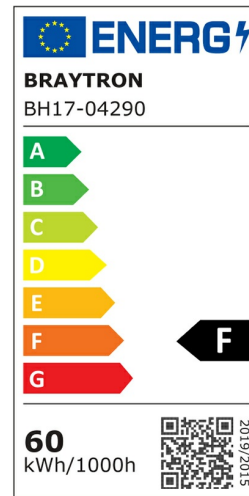

Braytron

PRODUCT DATASHEET

MODEL NO BH17-04290

DESCRIPTION BRY-NELA-SR2-RND-WHT-65W-RMT-IP20-CEILING LIGHT

REMOTE

BRAYTRON SRL

Bulavardul iuliu maniu, Nr.616, Sector 6, 061129, Bucuresti-ROMANIA

info@braytron.com

www.braytron.com

General Characteristics

Model No	:	BH17-04290
Main Family	:	Decorative LED
Sub Family	:	Ceiling Light Nela
Type	:	Ceiling Light
Body Color	:	White
Lamp Shape	:	Non-Directional
Dimmable	:	Dimmable
Light Source	:	LED
Warranty	:	2 years
Class	:	Class I
IP	:	IP20

Electrical Characteristics

Lifetime	:	20000 h
Voltage	:	220-240V
Power Factor	:	>0,5
Material	:	Aluminium
Working Temperature	:	-20 C+40 C
Frequency	:	50-60 Hz

Package Informations

N.W.	:	4,02 kgs
G.W.	:	7,40 kgs
PCS/CTN	:	3 pcs
Length	:	735 mm
Width	:	470 mm
Height	:	330 mm
EAN	:	5949097734250

Product Characteristics

Wattage	:	60 w
Color Temperature	:	3IN1
Quse Lumen	:	6050 lm
Color Rendering Index (CRI)	:	>80
Energy Efficiency Level	:	F
Beam Angle	:	120° Degrees
Color Category	:	3IN1

Dimensions & Weight