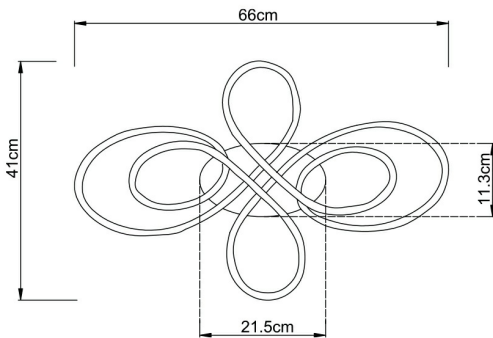

BRAYTRON SRL

Bulavardul iuliu maniu, Nr.616, Sector 6, 061129, Bucuresti-ROMANIA

info@braytron.com

www.braytron.com