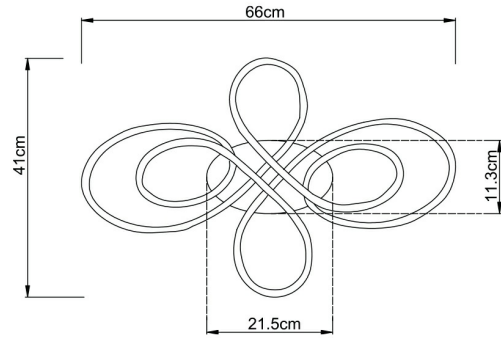

PRODUCT DATASHEET

MODEL NO BH17-04290

DESCRIPTION BRY-NELA-SR2-RND-WHT-65W-RMT-IP20-CEILING LIGHT

General Characteristics

Model No	:	BH17-04290
Main Family	:	Decorative LED
Sub Family	:	Ceiling Light Nela
Type	:	Ceiling Light
Body Color	:	White
Lamp Shape	:	Non-Directional
Dimmable	:	Dimmable
Light Source	:	LED
Warranty	:	2 years
Class	:	Class I
IP	:	IP20

Electrical Characteristics

Lifetime	:	20000 h
Voltage	:	220-240V
Power Factor	:	>0,5
Material	:	Aluminium
Working Temperature	:	-20 C+40 C
Frequency	:	50-60 Hz

Package Informations

N.W.	:	4,02 kgs
G.W.	:	7,40 kgs
PCS/CTN	:	3 pcs
Length	:	735 mm
Width	:	470 mm
Height	:	330 mm
EAN	:	5949097734250

Product Characteristics

Wattage	:	60 w
Color Temperature	:	3IN1
Quse Lumen	:	6050 lm
Color Rendering Index (CRI)	:	>80
Energy Efficiency Level	:	F
Beam Angle	:	120° Degrees
Color Category	:	3IN1

Dimensions & Weight

P. Length	:	660 mm
P. Width	:	410 mm
P. Height	:	90 mm
Weight	:	1340 gr