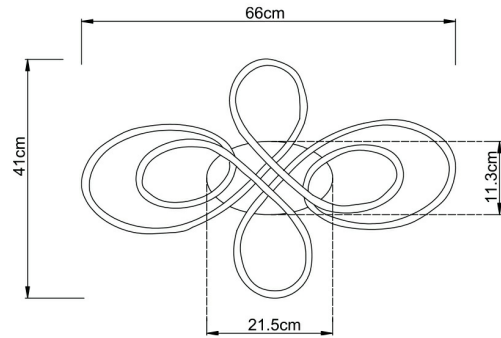

Braytron

PRODUCT DATASHEET

MODEL NO BH17-04290

DESCRIPTION BRY-NELA-SR2-RND-WHT-65W-RMT-IP20-CEILING LIGHT

REMOTE