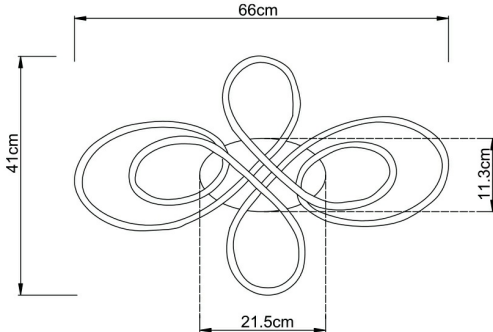

PRODUCT DATASHEET

MODEL NO BH17-04290

DESCRIPTION BRY-NELA-SR2-RND-WHT-65W-RMT-IP20-CEILING LIGHT

General Characteristics

Model No	:	BH17-04290
Main Family	:	Decorative LED
Sub Family	:	Ceiling Light Nela
Type	:	Ceiling Light
Body Color	:	White
Lamp Shape	:	Non-Directional
Dimmable	:	Dimmable
Light Source	:	LED
Warranty	:	2 years
Class	:	Class I
IP	:	IP20

Electrical Characteristics

Lifetime	:	20000 h
Voltage	:	220-240V
Power Factor	:	>0,5
Material	:	Aluminium
Working Temperature	:	-20 C+40 C
Frequency	:	50-60 Hz

Package Informations

N.W.	:	4,02 kgs
G.W.	:	7,40 kgs
PCS/CTN	:	3 pcs
Length	:	735 mm
Width	:	470 mm
Height	:	330 mm
EAN	:	5949097734250

Product Characteristics

Wattage	:	60 w
Color Temperature	:	3IN1
Quse Lumen	:	6050 lm
Color Rendering Index (CRI)	:	>80
Energy Efficiency Level	:	F
Beam Angle	:	120° Degrees
Color Category	:	3IN1

Dimensions & Weight

P. Length	:	660 mm
P. Width	:	410 mm
P. Height	:	90 mm
Weight	:	1340 gr