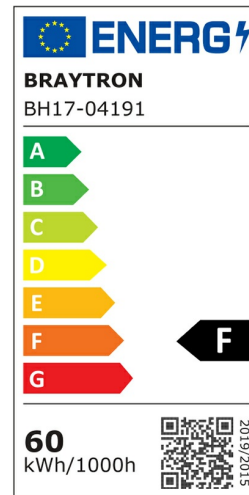

PRODUCT DATASHEET

MODEL NO BH17-04191

DESCRIPTION BRY-NELA-PD1-RND-BLC-60W-RMT-IP20-CEILING LIGHT

General Characteristics

Model No	:	BH17-04191
Main Family	:	Decorative LED
Sub Family	:	Pendant Light Nela
Type	:	Pendant Light
Body Color	:	Black
Lamp Shape	:	Non-Directional
Dimmable	:	Dimmable
Light Source	:	LED
Warranty	:	2 years
Class	:	Class I
IP	:	IP20

Electrical Characteristics

Lifetime	:	20000 h
Voltage	:	220-240V
Power Factor	:	>0,5
Material	:	Aluminium
Working Temperature	:	-20 C+40 C
Frequency	:	50-60 Hz

Package Informations

N.W.	:	11,04 kgs
G.W.	:	14,90 kgs
PCS/CTN	:	8 pcs
Length	:	635 mm
Width	:	540 mm
Height	:	290 mm
EAN	:	5949097734243

Product Characteristics

Wattage	:	60 w
Color Temperature	:	3IN1
Quse Lumen	:	6050 lm
Color Rendering Index (CRI)	:	>80
Energy Efficiency Level	:	F
Beam Angle	:	120° Degrees
Color Category	:	3IN1

Dimensions & Weight