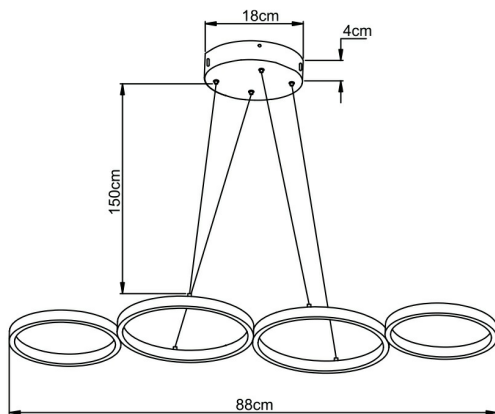

PRODUCT DATASHEET

MODEL NO BH17-04191

DESCRIPTION BRY-NELA-PD1-RND-BLC-60W-RMT-IP20-CEILING LIGHT

General Characteristics

Model No	:	BH17-04191
Main Family	:	Decorative LED
Sub Family	:	Pendant Light Nela
Type	:	Pendant Light
Body Color	:	Black
Lamp Shape	:	Non-Directional
Dimmable	:	Dimmable
Light Source	:	LED
Warranty	:	2 years
Class	:	Class I
IP	:	IP20

Electrical Characteristics

Lifetime	:	20000 h
Voltage	:	220-240V
Power Factor	:	>0,5
Material	:	Aluminium
Working Temperature	:	-20 C+40 C
Frequency	:	50-60 Hz

Package Informations

N.W.	:	11,04 kgs
G.W.	:	14,90 kgs
PCS/CTN	:	8 pcs
Length	:	635 mm
Width	:	540 mm
Height	:	290 mm
EAN	:	5949097734243

Product Characteristics

Wattage	:	60 w
Color Temperature	:	3IN1
Quse Lumen	:	6050 lm
Color Rendering Index (CRI)	:	>80
Energy Efficiency Level	:	F
Beam Angle	:	120° Degrees
Color Category	:	3IN1

Dimensions & Weight

P. Length	:	880 mm
P. Width	:	330 mm
P. Height	:	1500 mm
Weight	:	1380 gr