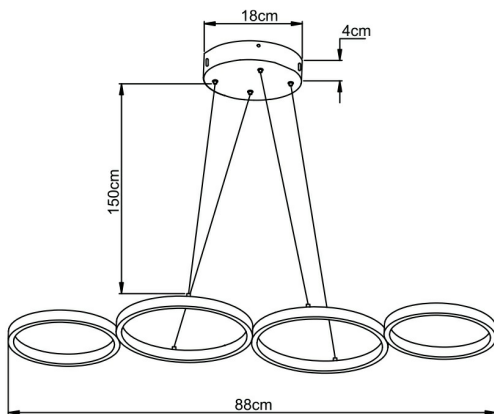

PRODUCT DATASHEET

MODEL NO BH17-04190

DESCRIPTION BRY-NELA-PD1-RND-WHT-60W-RMT-IP20-CEILING LIGHT

General Characteristics

Model No	:	BH17-04190
Main Family	:	Decorative LED
Sub Family	:	Pendant Light Nela
Type	:	Pendant Light
Body Color	:	White
Lamp Shape	:	Non-Directional
Dimmable	:	Dimmable
Light Source	:	LED
Warranty	:	2 years
Class	:	Class I
IP	:	IP20

Electrical Characteristics

Lifetime	:	20000 h
Voltage	:	220-240V
Power Factor	:	>0,5
Material	:	Aluminium
Working Temperature	:	-20 C+40 C
Frequency	:	50-60 Hz

Package Informations

N.W.	:	11,04 kgs
G.W.	:	14,90 kgs
PCS/CTN	:	8 pcs
Length	:	635 mm
Width	:	540 mm
Height	:	290 mm
EAN	:	5949097734236

Product Characteristics

Wattage	:	60 w
Color Temperature	:	3IN1
Quse Lumen	:	6050 lm
Color Rendering Index (CRI)	:	>80
Energy Efficiency Level	:	F
Beam Angle	:	120° Degrees
Color Category	:	3IN1

Dimensions & Weight

P. Length	:	880 mm
P. Width	:	330 mm
P. Height	:	1500 mm
Weight	:	1380 gr