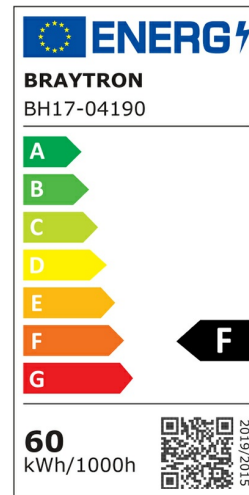

PRODUCT DATASHEET

MODEL NO BH17-04190

DESCRIPTION BRY-NELA-PD1-RND-WHT-60W-RMT-IP20-CEILING LIGHT

General Characteristics

Model No	:	BH17-04190
Main Family	:	Decorative LED
Sub Family	:	Pendant Light Nela
Type	:	Pendant Light
Body Color	:	White
Lamp Shape	:	Non-Directional
Dimmable	:	Dimmable
Light Source	:	LED
Warranty	:	2 years
Class	:	Class I
IP	:	IP20

Electrical Characteristics

Lifetime	:	20000 h
Voltage	:	220-240V
Power Factor	:	>0,5
Material	:	Aluminium
Working Temperature	:	-20 C+40 C
Frequency	:	50-60 Hz

Package Informations

N.W.	:	11,04 kgs
G.W.	:	14,90 kgs
PCS/CTN	:	8 pcs
Length	:	635 mm
Width	:	540 mm
Height	:	290 mm
EAN	:	5949097734236

Product Characteristics

Wattage	:	60 w
Color Temperature	:	3IN1
Quse Lumen	:	6050 lm
Color Rendering Index (CRI)	:	>80
Energy Efficiency Level	:	F
Beam Angle	:	120° Degrees
Color Category	:	3IN1

Dimensions & Weight