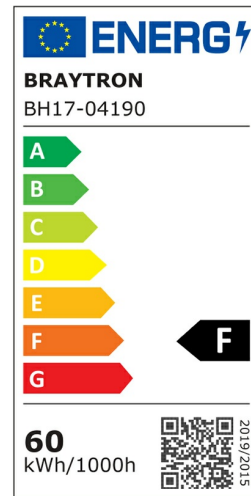

BRAYTRON SRL

Bulavardul iuliu maniu, Nr.616, Sector 6, 061129, Bucuresti-ROMANIA

info@braytron.com

www.braytron.com

Page 1-2