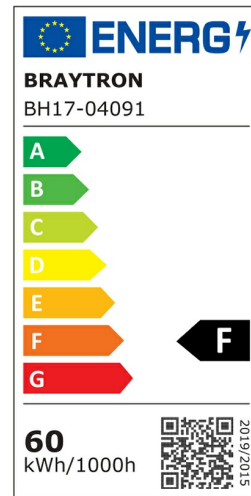

## PRODUCT DATASHEET

MODEL NO BH17-04091

DESCRIPTION BRY-NELA-SR1-RND-BLC-60W-RMT-IP20-CEILING LIGHT

REMOTE

3 CCT

BRAYTRON SRL

Bulavardul iuliu maniu, Nr.616, Sector 6, 061129, Bucuresti-ROMANIA

info@braytron.com

### General Characteristics

Model No	:	BH17-04091
Main Family	:	Decorative LED
Sub Family	:	Ceiling Light Nela
Type	:	Ceiling Light
Body Color	:	Black
Lamp Shape	:	Non-Directional
Dimmable	:	Dimmable
Light Source	:	LED
Warranty	:	2 years
Class	:	Class I
IP	:	IP20

### Electrical Characteristics

Lifetime	:	20000 h
Voltage	:	220-240V
Power Factor	:	>0,5
Material	:	Aluminium
Working Temperature	:	-20 C+40 C
Frequency	:	50-60 Hz

### Product Characteristics

Wattage	:	60 w
Color Temperature	:	3IN1
Quse Lumen	:	6050 lm
Color Rendering Index (CRI)	:	>80
Energy Efficiency Level	:	F
Beam Angle	:	120° Degrees
Color Category	:	3IN1