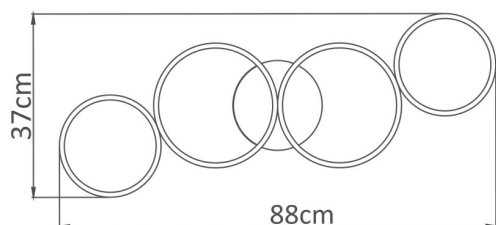

PRODUCT DATASHEET

MODEL NO BH17-04091

DESCRIPTION BRY-NELA-SR1-RND-BLC-60W-RMT-IP20-CEILING LIGHT

General Characteristics

| | | |
|--------------|---|--------------------|
| Model No | : | BH17-04091 |
| Main Family | : | Decorative LED |
| Sub Family | : | Ceiling Light Nela |
| Type | : | Ceiling Light |
| Body Color | : | Black |
| Lamp Shape | : | Non-Directional |
| Dimmable | : | Dimmable |
| Light Source | : | LED |
| Warranty | : | 2 years |
| Class | : | Class I |
| IP | : | IP20 |

Package Informations

| | | |
|---------|---|---------------|
| N.W. | : | 9,76 kgs |
| G.W. | : | 13,70 kgs |
| PCS/CTN | : | 8 pcs |
| Length | : | 635 mm |
| Width | : | 540 mm |
| Height | : | 290 mm |
| EAN | : | 5949097734229 |

Product Characteristics

| | | |
|-----------------------------|---|--------------|
| Wattage | : | 60 w |
| Color Temperature | : | 3IN1 |
| Quse Lumen | : | 6050 lm |
| Color Rendering Index (CRI) | : | >80 |
| Energy Efficiency Level | : | F |
| Beam Angle | : | 120° Degrees |
| Color Category | : | 3IN1 |

Dimensions & Weight

| | | |
|-----------|---|---------|
| P. Length | : | 880 mm |
| P. Width | : | 330 mm |
| P. Height | : | 60 mm |
| Weight | : | 1220 gr |