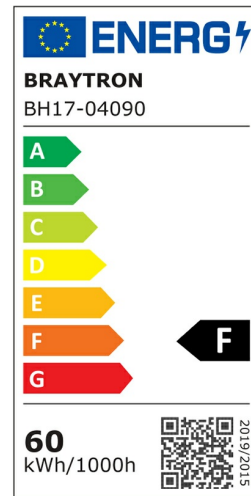

BRAYTRON SRL

Bulavardul Iuliu Maniu, Nr.616, Sector 6, 061129, Bucuresti-ROMANIA

info@braytron.com

www.braytron.com