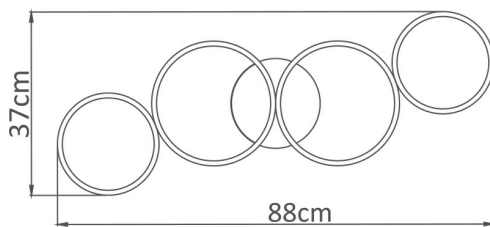

PRODUCT DATASHEET

MODEL NO BH17-04090

DESCRIPTION BRY-NELA-SR1-RND-WHT-60W-RMT-IP20-CEILING LIGHT

General Characteristics

Model No	:	BH17-04090
Main Family	:	Decorative LED
Sub Family	:	Ceiling Light Nela
Type	:	Ceiling Light
Body Color	:	White
Lamp Shape	:	Non-Directional
Dimmable	:	Dimmable
Light Source	:	LED
Warranty	:	2 years
Class	:	Class I
IP	:	IP20

Electrical Characteristics

Lifetime	:	20000 h
Voltage	:	220-240V
Power Factor	:	>0,5
Material	:	Aluminium
Working Temperature	:	-20 C+40 C
Frequency	:	50-60 Hz

Package Informations

N.W.	:	9,76 kgs
G.W.	:	13,70 kgs
PCS/CTN	:	8 pcs
Length	:	635 mm
Width	:	540 mm
Height	:	290 mm
EAN	:	5949097734212

Product Characteristics

Wattage	:	60 w
Color Temperature	:	3IN1
Quse Lumen	:	6050 lm
Color Rendering Index (CRI)	:	>80
Energy Efficiency Level	:	F
Beam Angle	:	120° Degrees
Color Category	:	3IN1

Dimensions & Weight

P. Length	:	880 mm
P. Width	:	330 mm
P. Height	:	60 mm
Weight	:	1220 gr