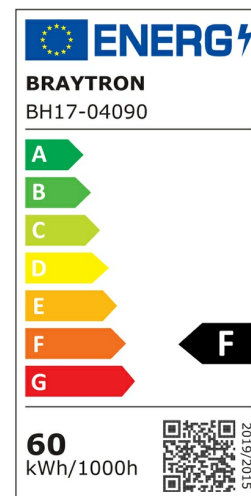

PRODUCT DATASHEET

MODEL NO BH17-04090

DESCRIPTION BRY-NELA-SR1-RND-WHT-60W-RMT-IP20-CEILING LIGHT

General Characteristics

Model No	:	BH17-04090
Main Family	:	Decorative LED
Sub Family	:	Ceiling Light Nela
Type	:	Ceiling Light
Body Color	:	White
Lamp Shape	:	Non-Directional
Dimmable	:	Dimmable
Light Source	:	LED
Warranty	:	2 years
Class	:	Class I
IP	:	IP20

Electrical Characteristics

Lifetime	:	20000 h
Voltage	:	220-240V
Power Factor	:	>0,5
Material	:	Aluminium
Working Temperature	:	-20 C+40 C
Frequency	:	50-60 Hz

Package Informations

N.W.	:	9,76 kgs
G.W.	:	13,70 kgs
PCS/CTN	:	8 pcs
Length	:	635 mm
Width	:	540 mm
Height	:	290 mm
EAN	:	5949097734212

Product Characteristics

Wattage	:	60 w
Color Temperature	:	3IN1
Quse Lumen	:	6050 lm
Color Rendering Index (CRI)	:	>80
Energy Efficiency Level	:	F
Beam Angle	:	120° Degrees
Color Category	:	3IN1

Dimensions & Weight