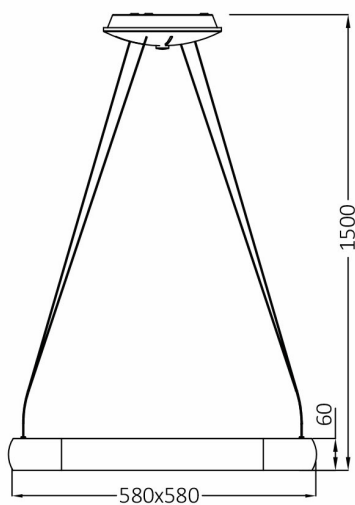

PRODUCT DATASHEET

MODEL NO BH17-03986

DESCRIPTION BRY-BELLA-MLP-PD-SQR-GLD-46W-3IN1-IP20-CEILING LIG

General Characteristics

Model No	:	BH17-03986
Main Family	:	Decorative LED
Sub Family	:	Pendant Light Bella
Type	:	Pendant
Body Color	:	Golden
Lamp Shape	:	Non-Directional
Dimmable	:	Not-Dimmable
Light Source	:	LED
Warranty	:	3 years
Class	:	Class I
IP	:	IP20

Electrical Characteristics

Lifetime	:	30000 h
Voltage	:	220-240V
Power Factor	:	>0,9
Material	:	Aluminium
Working Temperature	:	-20 C+40 C
Frequency	:	50-60 Hz

Package Informations

N.W.	:	2,65 kgs
G.W.	:	3,75 kgs
PCS/CTN	:	1 pcs
Length	:	635 mm
Width	:	635 mm
Height	:	95 mm
EAN	:	5949097726804

Product Characteristics

Wattage	:	46 w
Color Temperature	:	3IN1
Quse Lumen	:	5200 lm
Color Rendering Index (CRI)	:	>80
Energy Efficiency Level	:	E
Beam Angle	:	120° Degrees
Color Category	:	3IN1

Dimensions & Weight

P. Length	:	580 mm
P. Width	:	580 mm
P. Height	:	1500 mm
Weight	:	2650 gr