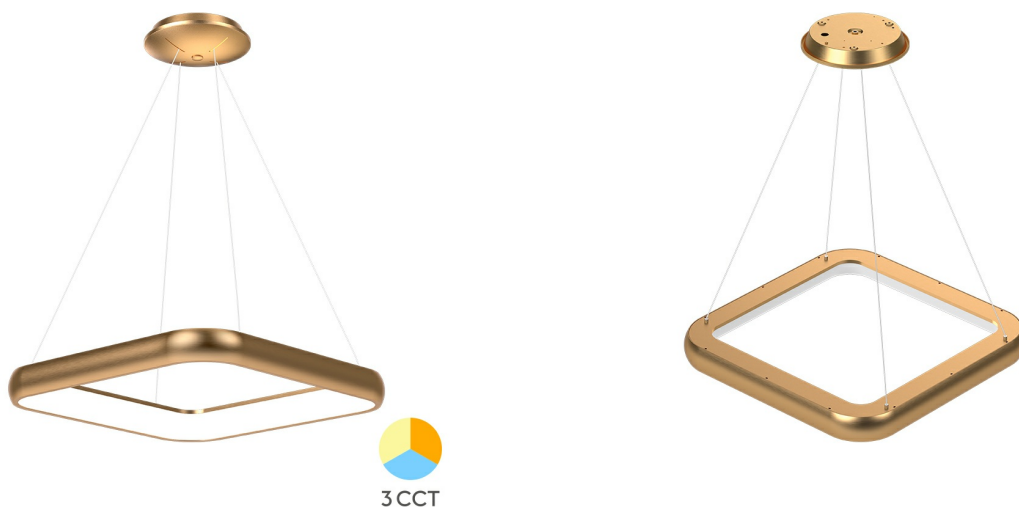

PRODUCT DATASHEET

MODEL NO BH17-03986

DESCRIPTION BRY-BELLA-MLP-PD-SQR-GLD-46W-3IN1-IP20-CEILING LIG

General Characteristics

Model No	:	BH17-03986
Main Family	:	Decorative LED
Sub Family	:	Pendant Light Bella
Type	:	Pendant
Body Color	:	Golden
Lamp Shape	:	Non-Directional
Dimmable	:	Not-Dimmable
Light Source	:	LED
Warranty	:	3 years
Class	:	Class I
IP	:	IP20

Electrical Characteristics

Lifetime	:	30000 h
Voltage	:	220-240V
Power Factor	:	>0,9
Material	:	Aluminium
Working Temperature	:	-20 C+40 C
Frequency	:	50-60 Hz

Package Informations

N.W.	:	2,65 kgs
G.W.	:	3,75 kgs
PCS/CTN	:	1 pcs
Length	:	635 mm
Width	:	635 mm
Height	:	95 mm
EAN	:	5949097726804

Product Characteristics

Wattage	:	46 w
Color Temperature	:	3IN1
Quse Lumen	:	5200 lm
Color Rendering Index (CRI)	:	>80
Energy Efficiency Level	:	E
Beam Angle	:	120° Degrees
Color Category	:	3IN1

Dimensions & Weight

P. Length	:	580 mm
P. Width	:	580 mm
P. Height	:	1500 mm
Weight	:	2650 gr