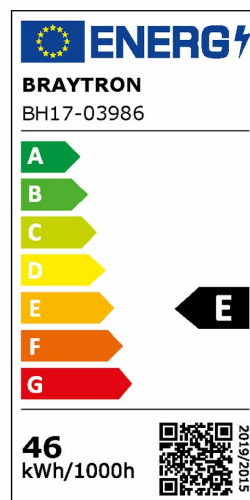

PRODUCT DATASHEET

MODEL NO BH17-03986

DESCRIPTION BRY-BELLA-MLP-PD-SQR-GLD-46W-3IN1-IP20-CEILING LIG

General Characteristics

Model No	:	BH17-03986
Main Family	:	Decorative LED
Sub Family	:	Pendant Light Bella
Type	:	Pendant
Body Color	:	Golden
Lamp Shape	:	Non-Directional
Dimmable	:	Not-Dimmable
Light Source	:	LED
Warranty	:	3 years
Class	:	Class I
IP	:	IP20

Electrical Characteristics

Lifetime	:	30000 h
Voltage	:	220-240V
Power Factor	:	>0,9
Material	:	Aluminium
Working Temperature	:	-20 C+40 C
Frequency	:	50-60 Hz

Package Informations

N.W.	:	2,65 kgs
G.W.	:	3,75 kgs
PCS/CTN	:	1 pcs
Length	:	635 mm
Width	:	635 mm
Height	:	95 mm
EAN	:	5949097726804

Product Characteristics

Wattage	:	46 w
Color Temperature	:	3IN1
Quse Lumen	:	5200 lm
Color Rendering Index (CRI)	:	>80
Energy Efficiency Level	:	E
Beam Angle	:	120° Degrees
Color Category	:	3IN1

Dimensions & Weight