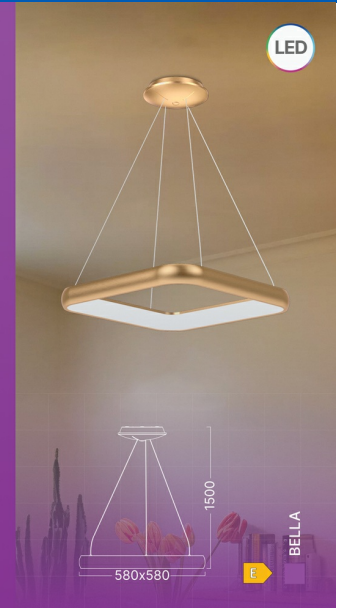

BRAYTRON SRL

Bulavardul iuliu maniu, Nr.616, Sector 6, 061129, Bucuresti-ROMANIA

info@braytron.com

www.braytron.com

Page 1-2