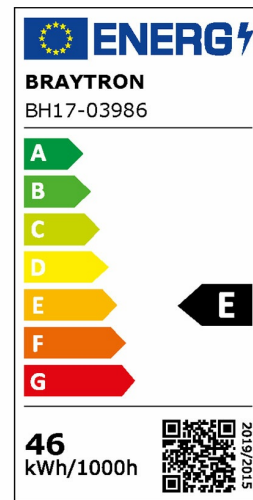

Braytron

PRODUCT DATASHEET

MODEL NO BH17-03986

DESCRIPTION BRY-BELLA-MLP-PD-SQR-GLD-46W-3IN1-IP20-CEILING LIG

BRAYTRON SRL

Bulavardul iuliu maniu, Nr.616, Sector 6, 061129, Bucuresti-ROMANIA

info@braytron.com

www.braytron.com

General Characteristics

Model No	:	BH17-03986
Main Family	:	Decorative LED
Sub Family	:	Pendant Light Bella
Type	:	Pendant
Body Color	:	Golden
Lamp Shape	:	Non-Directional
Dimmable	:	Not-Dimmable
Light Source	:	LED
Warranty	:	3 years
Class	:	Class I
IP	:	IP20

Electrical Characteristics

Lifetime	:	30000 h
Voltage	:	220-240V
Power Factor	:	>0,9
Material	:	Aluminium
Working Temperature	:	-20 C+40 C
Frequency	:	50-60 Hz

Package Informations

N.W.	:	2,65 kgs
G.W.	:	3,75 kgs
PCS/CTN	:	1 pcs
Length	:	635 mm
Width	:	635 mm
Height	:	95 mm
EAN	:	5949097726804

Product Characteristics

Wattage	:	46 w
Color Temperature	:	3IN1
Quse Lumen	:	5200 lm
Color Rendering Index (CRI)	:	>80
Energy Efficiency Level	:	E
Beam Angle	:	120° Degrees
Color Category	:	3IN1

Dimensions & Weight