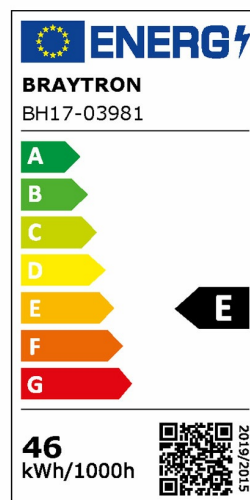

## PRODUCT DATASHEET

MODEL NO BH17-03981

DESCRIPTION BRY-BELLA-MLP-PD-SQR-BLC-46W-3IN1-IP20-CEILING LIG

3 CCT

BRAYTRON SRL

Bulaverdul iuliu maniu, Nr.616, Sector 6, 061129, Bucuresti-ROMANIA

info@braytron.com

### Electrical Characteristics

Lifetime	:	30000 h
Voltage	:	220-240V
Power Factor	:	>0,9
Material	:	Aluminium
Working Temperature	:	-20 C+40 C
Frequency	:	50-60 Hz

### Product Characteristics

Wattage	:	46 w
Color Temperature	:	3IN1
Quse Lumen	:	5200 lm
Color Rendering Index (CRI)	:	>80
Energy Efficiency Level	:	E
Beam Angle	:	120° Degrees
Color Category	:	3IN1