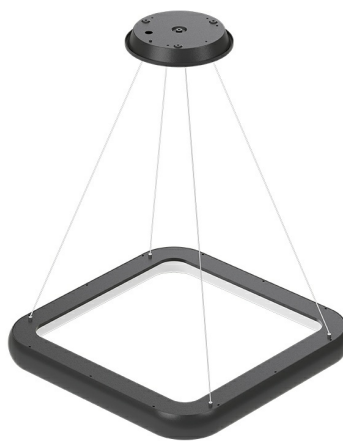

## PRODUCT DATASHEET

MODEL NO BH17-03981

DESCRIPTION BRY-BELLA-MLP-PD-SQR-BLC-46W-3IN1-IP20-CEILING LIG

3 CCT

BRAYTRON SRL

Bulaverdul iuliu maniu, Nr.616, Sector 6, 061129, Bucuresti-ROMANIA

info@braytron.com

### General Characteristics

Model No	:	BH17-03981
Main Family	:	Decorative LED
Sub Family	:	Pendant Light Bella
Type	:	Pendant
Body Color	:	Black
Lamp Shape	:	Non-Directional
Dimmable	:	Not-Dimmable
Light Source	:	LED
Warranty	:	3 years
Class	:	Class I
IP	:	IP20

### Dimensions & Weight

P. Length	:	580 mm
P. Width	:	580 mm
P. Height	:	1500 mm
Weight	:	2650 gr