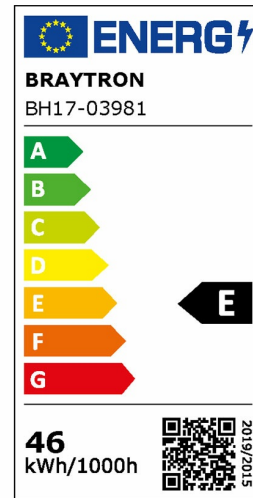

Braytron

PRODUCT DATASHEET

MODEL NO BH17-03981

DESCRIPTION BRY-BELLA-MLP-PD-SQR-BLC-46W-3IN1-IP20-CEILING LIG

BRAYTRON SRL

Bulavardul iuliu maniu, Nr.616, Sector 6, 061129, Bucuresti-ROMANIA

info@braytron.com

Electrical Characteristics

| | | |
|---------------------|---|------------|
| Lifetime | : | 30000 h |
| Voltage | : | 220-240V |
| Power Factor | : | >0,9 |
| Material | : | Aluminium |
| Working Temperature | : | -20 C+40 C |
| Frequency | : | 50-60 Hz |

Product Characteristics

| | | |
|-----------------------------|---|--------------|
| Wattage | : | 46 w |
| Color Temperature | : | 3IN1 |
| Quse Lumen | : | 5200 lm |
| Color Rendering Index (CRI) | : | >80 |
| Energy Efficiency Level | : | E |
| Beam Angle | : | 120° Degrees |
| Color Category | : | 3IN1 |