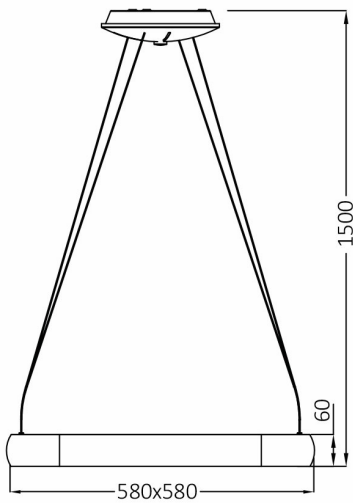

PRODUCT DATASHEET

MODEL NO BH17-03980

DESCRIPTION BRY-BELLA-MLP-PD-SQR-WHT-46W-3IN1-IP20-CEILING LIG

General Characteristics

Model No	:	BH17-03980
Main Family	:	Decorative LED
Sub Family	:	Pendant Light Bella
Type	:	Pendant
Body Color	:	White
Lamp Shape	:	Non-Directional
Dimmable	:	Not-Dimmable
Light Source	:	LED
Warranty	:	3 years
Class	:	Class I
IP	:	IP20

Electrical Characteristics

Lifetime	:	30000 h
Voltage	:	220-240V
Power Factor	:	>0,9
Material	:	Aluminium
Working Temperature	:	-20 C+40 C
Frequency	:	50-60 Hz

Package Informations

N.W.	:	2,65 kgs
G.W.	:	3,75 kgs
PCS/CTN	:	1 pcs
Length	:	635 mm
Width	:	635 mm
Height	:	95 mm
EAN	:	5949097726781

Product Characteristics

Wattage	:	46 w
Color Temperature	:	3IN1
Quse Lumen	:	5200 lm
Color Rendering Index (CRI)	:	>80
Energy Efficiency Level	:	E
Beam Angle	:	120° Degrees
Color Category	:	3IN1

Dimensions & Weight

P. Length	:	580 mm
P. Width	:	580 mm
P. Height	:	1500 mm
Weight	:	2650 gr