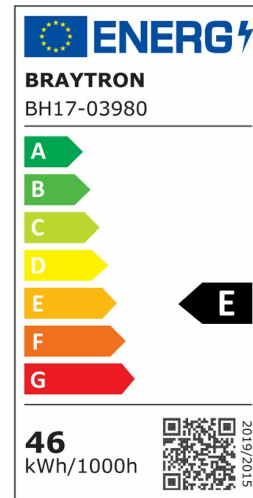

PRODUCT DATASHEET

MODEL NO BH17-03980

DESCRIPTION BRY-BELLA-MLP-PD-SQR-WHT-46W-3IN1-IP20-CEILING LIG

General Characteristics

Model No	:	BH17-03980
Main Family	:	Decorative LED
Sub Family	:	Pendant Light Bella
Type	:	Pendant
Body Color	:	White
Lamp Shape	:	Non-Directional
Dimmable	:	Not-Dimmable
Light Source	:	LED
Warranty	:	3 years
Class	:	Class I
IP	:	IP20

Electrical Characteristics

Lifetime	:	30000 h
Voltage	:	220-240V
Power Factor	:	>0,9
Material	:	Aluminium
Working Temperature	:	-20 C+40 C
Frequency	:	50-60 Hz

Package Informations

N.W.	:	2,65 kgs
G.W.	:	3,75 kgs
PCS/CTN	:	1 pcs
Length	:	635 mm
Width	:	635 mm
Height	:	95 mm
EAN	:	5949097726781

Product Characteristics

Wattage	:	46 w
Color Temperature	:	3IN1
Quse Lumen	:	5200 lm
Color Rendering Index (CRI)	:	>80
Energy Efficiency Level	:	E
Beam Angle	:	120° Degrees
Color Category	:	3IN1

Dimensions & Weight