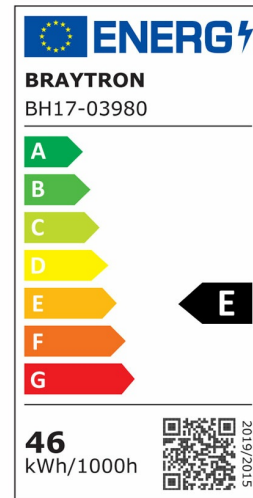

Braytron

PRODUCT DATASHEET

MODEL NO BH17-03980

DESCRIPTION BRY-BELLA-MLP-PD-SQR-WHT-46W-3IN1-IP20-CEILING LIG

BRAYTRON SRL

Bulavardul iuliu maniu, Nr.616, Sector 6, 061129, Bucuresti-ROMANIA

info@braytron.com

www.braytron.com

General Characteristics

Model No	:	BH17-03980
Main Family	:	Decorative LED
Sub Family	:	Pendant Light Bella
Type	:	Pendant
Body Color	:	White
Lamp Shape	:	Non-Directional
Dimmable	:	Not-Dimmable
Light Source	:	LED
Warranty	:	3 years
Class	:	Class I
IP	:	IP20

Electrical Characteristics

Lifetime	:	30000 h
Voltage	:	220-240V
Power Factor	:	>0,9
Material	:	Aluminium
Working Temperature	:	-20 C+40 C
Frequency	:	50-60 Hz

Package Informations

N.W.	:	2,65 kgs
G.W.	:	3,75 kgs
PCS/CTN	:	1 pcs
Length	:	635 mm
Width	:	635 mm
Height	:	95 mm
EAN	:	5949097726781

Product Characteristics

Wattage	:	46 w
Color Temperature	:	3IN1
Quse Lumen	:	5200 lm
Color Rendering Index (CRI)	:	>80
Energy Efficiency Level	:	E
Beam Angle	:	120° Degrees
Color Category	:	3IN1

Dimensions & Weight