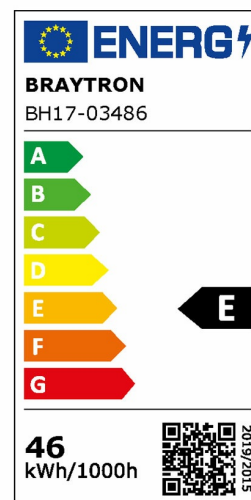

PRODUCT DATASHEET

MODEL NO BH17-03486

DESCRIPTION BRY-BELLA-MLP-PD-RND-GLD-46W-3IN1-IP20-CEILING LIG

General Characteristics

Model No	:	BH17-03486
Main Family	:	Decorative LED
Sub Family	:	Pendant Light Bella
Type	:	Pendant
Body Color	:	Golden
Lamp Shape	:	Non-Directional
Dimmable	:	Not-Dimmable
Light Source	:	LED
Warranty	:	3 years
Class	:	Class I
IP	:	IP20

Electrical Characteristics

Lifetime	:	30000 h
Voltage	:	220-240V
Power Factor	:	>0,9
Material	:	Aluminium
Working Temperature	:	-20 C+40 C
Frequency	:	50-60 Hz

Package Informations

N.W.	:	2,70 kgs
G.W.	:	4,25 kgs
PCS/CTN	:	1 pcs
Length	:	635 mm
Width	:	635 mm
Height	:	95 mm
EAN	:	5949097726774

Product Characteristics

Wattage	:	46 w
Color Temperature	:	3IN1
Quse Lumen	:	5200 lm
Color Rendering Index (CRI)	:	>80
Energy Efficiency Level	:	E
Beam Angle	:	120° Degrees
Color Category	:	3IN1

Dimensions & Weight

Diameter	:	580 mm
P. Height	:	1500 mm
Weight	:	2700 gr