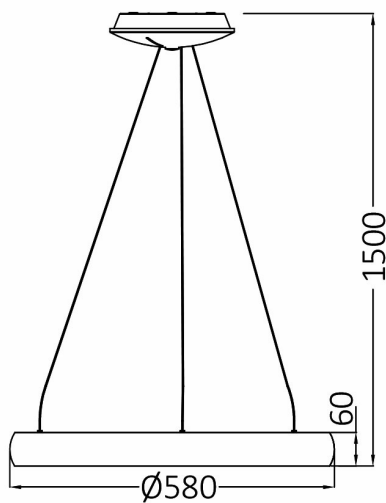

PRODUCT DATASHEET

MODEL NO BH17-03486

DESCRIPTION BRY-BELLA-MLP-PD-RND-GLD-46W-3IN1-IP20-CEILING LIG

General Characteristics

Model No	:	BH17-03486
Main Family	:	Decorative LED
Sub Family	:	Pendant Light Bella
Type	:	Pendant
Body Color	:	Golden
Lamp Shape	:	Non-Directional
Dimmable	:	Not-Dimmable
Light Source	:	LED
Warranty	:	3 years
Class	:	Class I
IP	:	IP20

Electrical Characteristics

Lifetime	:	30000 h
Voltage	:	220-240V
Power Factor	:	>0,9
Material	:	Aluminium
Working Temperature	:	-20 C+40 C
Frequency	:	50-60 Hz

Package Informations

N.W.	:	2,70 kgs
G.W.	:	4,25 kgs
PCS/CTN	:	1 pcs
Length	:	635 mm
Width	:	635 mm
Height	:	95 mm
EAN	:	5949097726774

Product Characteristics

Wattage	:	46 w
Color Temperature	:	3IN1
Quse Lumen	:	5200 lm
Color Rendering Index (CRI)	:	>80
Energy Efficiency Level	:	E
Beam Angle	:	120° Degrees
Color Category	:	3IN1

Dimensions & Weight

Diameter	:	580 mm
P. Height	:	1500 mm
Weight	:	2700 gr