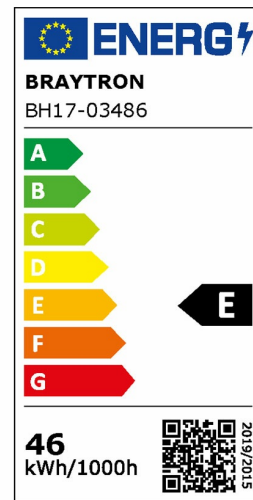

Braytron

PRODUCT DATASHEET

MODEL NO BH17-03486

DESCRIPTION BRY-BELLA-MLP-PD-RND-GLD-46W-3IN1-IP20-CEILING LIG

BRAYTRON SRL

Bulavardul iuliu maniu, Nr.616, Sector 6, 061129, Bucuresti-ROMANIA

info@braytron.com

www.braytron.com

Page 1-2