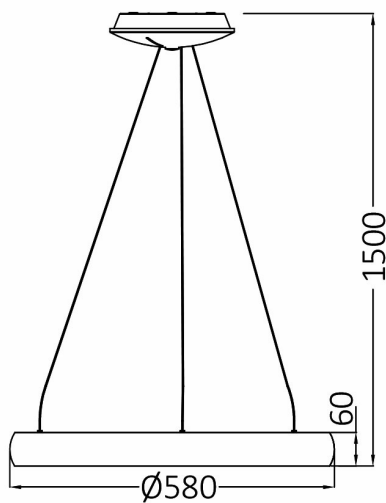

PRODUCT DATASHEET

MODEL NO BH17-03481

DESCRIPTION BRY-BELLA-MLP-PD-RND-BLC-46W-3IN1-IP20-CEILING LIG

General Characteristics

Model No	:	BH17-03481
Main Family	:	Decorative LED
Sub Family	:	Pendant Light Bella
Type	:	Pendant
Body Color	:	Black
Lamp Shape	:	Non-Directional
Dimmable	:	Not-Dimmable
Light Source	:	LED
Warranty	:	3 years
Class	:	Class I
IP	:	IP20

Electrical Characteristics

Lifetime	:	30000 h
Voltage	:	220-240V
Power Factor	:	>0,9
Material	:	Aluminium
Working Temperature	:	-20 C+40 C
Frequency	:	50-60 Hz

Package Informations

N.W.	:	2,70 kgs
G.W.	:	4,25 kgs
PCS/CTN	:	1 pcs
Length	:	635 mm
Width	:	635 mm
Height	:	95 mm
EAN	:	5949097726767

Product Characteristics

Wattage	:	46 w
Color Temperature	:	3IN1
Quse Lumen	:	5200 lm
Color Rendering Index (CRI)	:	>80
Energy Efficiency Level	:	E
Beam Angle	:	120° Degrees
Color Category	:	3IN1

Dimensions & Weight

Diameter	:	580 mm
P. Height	:	1500 mm
Weight	:	2700 gr