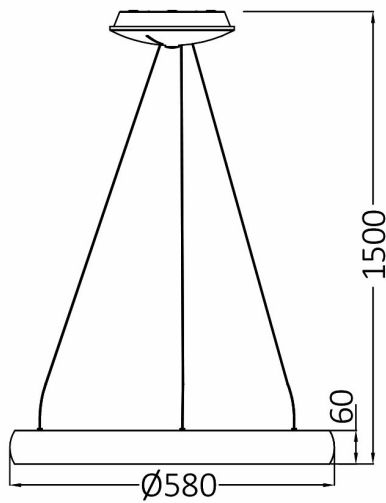

PRODUCT DATASHEET

MODEL NO BH17-03480

DESCRIPTION BRY-BELLA-MLP-PD-RND-WHT-46W-3IN1-IP20-CEILING LIG

General Characteristics

Model No	:	BH17-03480
Main Family	:	Decorative LED
Sub Family	:	Pendant Light Bella
Type	:	Pendant
Body Color	:	White
Lamp Shape	:	Non-Directional
Dimmable	:	Not-Dimmable
Light Source	:	LED
Warranty	:	3 years
Class	:	Class I
IP	:	IP20

Electrical Characteristics

Lifetime	:	30000 h
Voltage	:	220-240V
Power Factor	:	>0,9
Material	:	Aluminium
Working Temperature	:	-20 C+40 C
Frequency	:	50-60 Hz

Package Informations

N.W.	:	2,70 kgs
G.W.	:	4,25 kgs
PCS/CTN	:	1 pcs
Length	:	635 mm
Width	:	635 mm
Height	:	95 mm
EAN	:	5949097726750

Product Characteristics

Wattage	:	46 w
Color Temperature	:	3IN1
Quse Lumen	:	5200 lm
Color Rendering Index (CRI)	:	>80
Energy Efficiency Level	:	E
Beam Angle	:	120° Degrees
Color Category	:	3IN1

Dimensions & Weight

Diameter	:	580 mm
P. Height	:	1500 mm
Weight	:	2700 gr