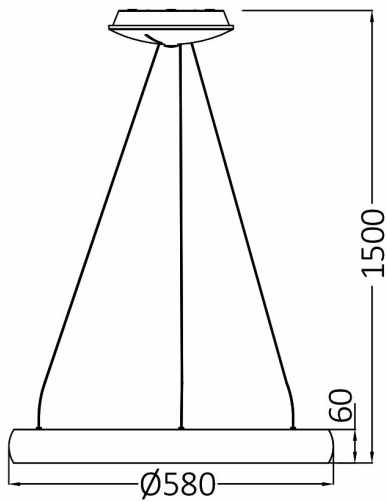

Braytron

PRODUCT DATASHEET

MODEL NO BH17-03480

DESCRIPTION BRY-BELLA-MLP-PD-RND-WHT-46W-3IN1-IP20-CEILING LIG

3 CCT

BRAYTRON SRL

Bulavardul iuliu maniu, Nr.616, Sector 6, 061129, Bucuresti-ROMANIA

info@braytron.com

www.braytron.com