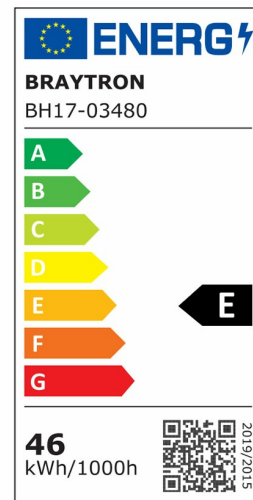

Braytron

PRODUCT DATASHEET

MODEL NO BH17-03480

DESCRIPTION BRY-BELLA-MLP-PD-RND-WHT-46W-3IN1-IP20-CEILING LIG

3 CCT

BRAYTRON SRL

Bulavardul iuliu maniu, Nr.616, Sector 6, 061129, Bucuresti-ROMANIA

info@braytron.com

www.braytron.com

General Characteristics

Model No	:	BH17-03480
Main Family	:	Decorative LED
Sub Family	:	Pendant Light Bella
Type	:	Pendant
Body Color	:	White
Lamp Shape	:	Non-Directional
Dimmable	:	Not-Dimmable
Light Source	:	LED
Warranty	:	3 years
Class	:	Class I
IP	:	IP20

Electrical Characteristics

Lifetime	:	30000 h
Voltage	:	220-240V
Power Factor	:	>0,9
Material	:	Aluminium
Working Temperature	:	-20 C+40 C
Frequency	:	50-60 Hz

Package Informations

N.W.	:	2,70 kgs
G.W.	:	4,25 kgs
PCS/CTN	:	1 pcs
Length	:	635 mm
Width	:	635 mm
Height	:	95 mm
EAN	:	5949097726750

Product Characteristics

Wattage	:	46 w
Color Temperature	:	3IN1
Quse Lumen	:	5200 lm
Color Rendering Index (CRI)	:	>80
Energy Efficiency Level	:	E
Beam Angle	:	120° Degrees
Color Category	:	3IN1

Dimensions & Weight