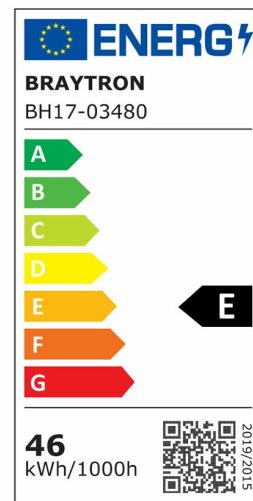

PRODUCT DATASHEET

MODEL NO BH17-03480

DESCRIPTION BRY-BELLA-MLP-PD-RND-WHT-46W-3IN1-IP20-CEILING LIG

General Characteristics

Model No	:	BH17-03480
Main Family	:	Decorative LED
Sub Family	:	Pendant Light Bella
Type	:	Pendant
Body Color	:	White
Lamp Shape	:	Non-Directional
Dimmable	:	Not-Dimmable
Light Source	:	LED
Warranty	:	3 years
Class	:	Class I
IP	:	IP20

Electrical Characteristics

Lifetime	:	30000 h
Voltage	:	220-240V
Power Factor	:	>0,9
Material	:	Aluminium
Working Temperature	:	-20 C+40 C
Frequency	:	50-60 Hz

Package Informations

N.W.	:	2,70 kgs
G.W.	:	4,25 kgs
PCS/CTN	:	1 pcs
Length	:	635 mm
Width	:	635 mm
Height	:	95 mm
EAN	:	5949097726750

Product Characteristics

Wattage	:	46 w
Color Temperature	:	3IN1
Quse Lumen	:	5200 lm
Color Rendering Index (CRI)	:	>80
Energy Efficiency Level	:	E
Beam Angle	:	120° Degrees
Color Category	:	3IN1

Dimensions & Weight

Diameter	:	580 mm
P. Height	:	1500 mm
Weight	:	2700 gr