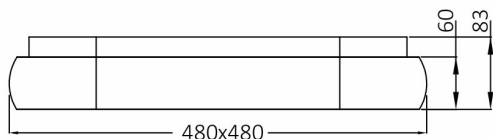

## PRODUCT DATASHEET

MODEL NO BH17-02881

DESCRIPTION BRY-BELLA-MLS-SR-SQR-BLC-36W-3IN1-IP20-CEILING LIG

### General Characteristics

Model No	:	BH17-02881
Main Family	:	Decorative LED
Sub Family	:	Ceiling Light Bella
Type	:	Ceiling Light
Body Color	:	Black
Lamp Shape	:	Non-Directional
Dimmable	:	Not-Dimmable
Light Source	:	LED
Warranty	:	3 years
Class	:	Class I
IP	:	IP20

### Package Informations

N.W.	:	3,20 kgs
G.W.	:	4,30 kgs
PCS/CTN	:	1 pcs
Length	:	540 mm
Width	:	540 mm
Height	:	115 mm
EAN	:	5949097726743

### Dimensions & Weight

P. Length	:	480 mm
P. Width	:	480 mm
P. Height	:	83 mm
Weight	:	3200 gr