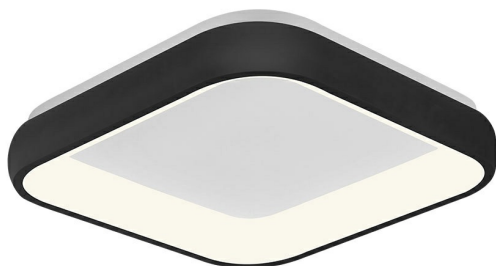

## PRODUCT DATASHEET

MODEL NO BH17-02881

DESCRIPTION BRY-BELLA-MLS-SR-SQR-BLC-36W-3IN1-IP20-CEILING LIG

### General Characteristics

Model No	:	BH17-02881
Main Family	:	Decorative LED
Sub Family	:	Ceiling Light Bella
Type	:	Ceiling Light
Body Color	:	Black
Lamp Shape	:	Non-Directional
Dimmable	:	Not-Dimmable
Light Source	:	LED
Warranty	:	3 years
Class	:	Class I
IP	:	IP20

### Product Characteristics

Wattage	:	36 w
Color Temperature	:	3IN1
Quse Lumen	:	4260 lm
Color Rendering Index (CRI)	:	>80
Energy Efficiency Level	:	E
Beam Angle	:	120° Degrees
Color Category	:	3IN1

### Dimensions & Weight

P. Length	:	480 mm
P. Width	:	480 mm
P. Height	:	83 mm
Weight	:	3200 gr