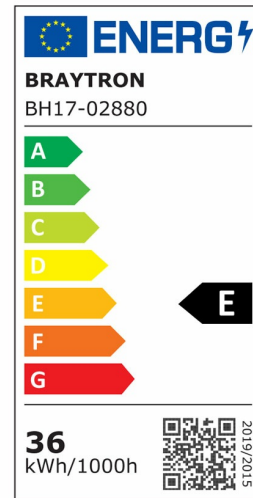

## PRODUCT DATASHEET

MODEL NO BH17-02880

DESCRIPTION BRY-BELLA-MLS-SR-SQR-WHT-36W-3IN1-IP20-CEILING LIG

BRAYTRON SRL

Bulavardul iuliu maniu, Nr.616, Sector 6, 061129, Bucuresti-ROMANIA

info@braytron.com

www.braytron.com

### General Characteristics

Model No	:	BH17-02880
Main Family	:	Decorative LED
Sub Family	:	Ceiling Light Bella
Type	:	Ceiling Light
Body Color	:	White
Lamp Shape	:	Non-Directional
Dimmable	:	Not-Dimmable
Light Source	:	LED
Warranty	:	3 years
Class	:	Class I
IP	:	IP20

### Electrical Characteristics

Lifetime	:	30000 h
Voltage	:	220-240V
Power Factor	:	>0,9
Material	:	Aluminium
Working Temperature	:	-20 C+40 C
Frequency	:	50-60 Hz

### Product Characteristics

Wattage	:	36 w
Color Temperature	:	3IN1
Quse Lumen	:	4260 lm
Color Rendering Index (CRI)	:	>80
Energy Efficiency Level	:	E
Beam Angle	:	120° Degrees
Color Category	:	3IN1