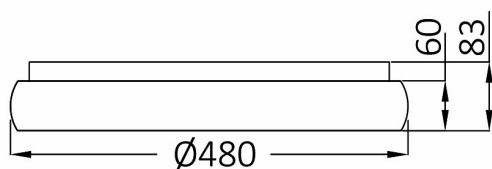

## PRODUCT DATASHEET

MODEL NO BH17-02381

DESCRIPTION BRY-BELLA-MLS-SR-RND-BLC-36W-3IN1-IP20-CEILING LIG

3 CCT

### General Characteristics

Model No	:	BH17-02381
Main Family	:	Decorative LED
Sub Family	:	Ceiling Light Bella
Type	:	Ceiling Light
Body Color	:	Black
Lamp Shape	:	Non-Directional
Dimmable	:	Not-Dimmable
Light Source	:	LED
Warranty	:	3 years
Class	:	Class I
IP	:	IP20

### Package Informations

N.W.	:	2,90 kgs
G.W.	:	4,00 kgs
PCS/CTN	:	1 pcs
Length	:	540 mm
Width	:	540 mm
Height	:	115 mm
EAN	:	5949097726729

### Dimensions & Weight

Diameter	:	480 mm
P. Height	:	83 mm
Weight	:	2900 gr