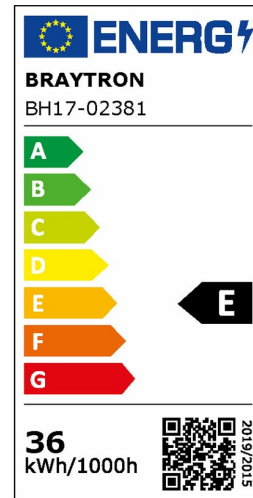

BRAYTRON SRL

Bulavardul iuliu maniu, Nr.616, Sector 6, 061129, Bucuresti-ROMANIA

info@braytron.com

www.braytron.com