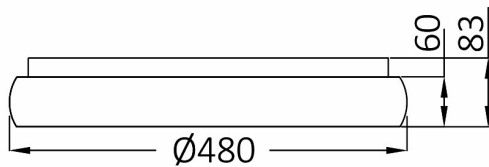

PRODUCT DATASHEET

MODEL NO BH17-02380

DESCRIPTION BRY-BELLA-MLS-SR-RND-WHT-36W-3IN1-IP20-CEILING LIG

3 CCT

General Characteristics

Model No	:	BH17-02380
Main Family	:	Decorative LED
Sub Family	:	Ceiling Light Bella
Type	:	Ceiling Light
Body Color	:	White
Lamp Shape	:	Non-Directional
Dimmable	:	Not-Dimmable
Light Source	:	LED
Warranty	:	3 years
Class	:	Class I
IP	:	IP20

Electrical Characteristics

Lifetime	:	30000 h
Voltage	:	220-240V
Power Factor	:	>0,9
Material	:	Aluminium
Working Temperature	:	-20 C+40 C
Frequency	:	50-60 Hz

Package Informations

N.W.	:	2,90 kgs
G.W.	:	4,00 kgs
PCS/CTN	:	1 pcs
Length	:	540 mm
Width	:	540 mm
Height	:	115 mm
EAN	:	5949097726712

Product Characteristics

Wattage	:	36 w
Color Temperature	:	3IN1
Quse Lumen	:	4260 lm
Color Rendering Index (CRI)	:	>80
Energy Efficiency Level	:	E
Beam Angle	:	120° Degrees
Color Category	:	3IN1

Dimensions & Weight

Diameter	:	480 mm
P. Height	:	83 mm
Weight	:	2900 gr