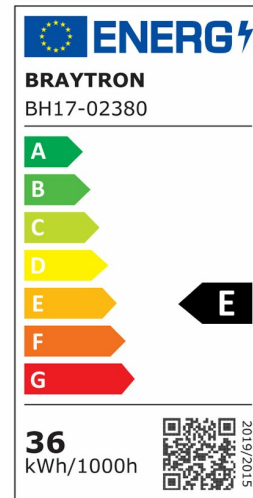

PRODUCT DATASHEET

MODEL NO BH17-02380

DESCRIPTION BRY-BELLA-MLS-SR-RND-WHT-36W-3IN1-IP20-CEILING LIG

3 CCT

General Characteristics

Model No	:	BH17-02380
Main Family	:	Decorative LED
Sub Family	:	Ceiling Light Bella
Type	:	Ceiling Light
Body Color	:	White
Lamp Shape	:	Non-Directional
Dimmable	:	Not-Dimmable
Light Source	:	LED
Warranty	:	3 years
Class	:	Class I
IP	:	IP20

Electrical Characteristics

Lifetime	:	30000 h
Voltage	:	220-240V
Power Factor	:	>0,9
Material	:	Aluminium
Working Temperature	:	-20 C+40 C
Frequency	:	50-60 Hz

Package Informations

N.W.	:	2,90 kgs
G.W.	:	4,00 kgs
PCS/CTN	:	1 pcs
Length	:	540 mm
Width	:	540 mm
Height	:	115 mm
EAN	:	5949097726712

Product Characteristics

Wattage	:	36 w
Color Temperature	:	3IN1
Quse Lumen	:	4260 lm
Color Rendering Index (CRI)	:	>80
Energy Efficiency Level	:	E
Beam Angle	:	120° Degrees
Color Category	:	3IN1

Dimensions & Weight

Diameter	:	480 mm
P. Height	:	83 mm
Weight	:	2900 gr