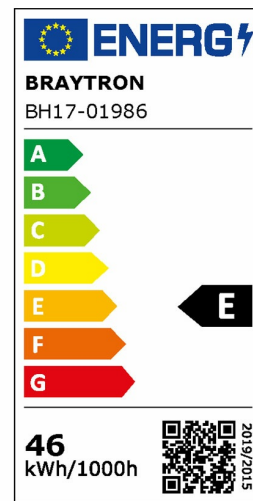

PRODUCT DATASHEET

MODEL NO BH17-01986

DESCRIPTION BRY-BELLA-SLP-PD-SQR-GLD-46W-3IN1-IP20-CEILING LIG

General Characteristics

Model No	:	BH17-01986
Main Family	:	Decorative LED
Sub Family	:	Pendant Light Bella
Type	:	Pendant
Body Color	:	Golden
Lamp Shape	:	Non-Directional
Dimmable	:	Not-Dimmable
Light Source	:	LED
Warranty	:	3 years
Class	:	Class I
IP	:	IP20

Electrical Characteristics

Lifetime	:	30000 h
Voltage	:	220-240V
Power Factor	:	>0,9
Material	:	Aluminium
Working Temperature	:	-20 C+40 C
Frequency	:	50-60 Hz

Package Informations

N.W.	:	1,65 kgs
G.W.	:	3,20 kgs
PCS/CTN	:	1 pcs
Length	:	640 mm
Width	:	640 mm
Height	:	95 mm
EAN	:	5949097726705

Product Characteristics

Wattage	:	46 w
Color Temperature	:	3IN1
Quse Lumen	:	5200 lm
Color Rendering Index (CRI)	:	>80
Energy Efficiency Level	:	E
Beam Angle	:	120° Degrees
Color Category	:	3IN1

Dimensions & Weight