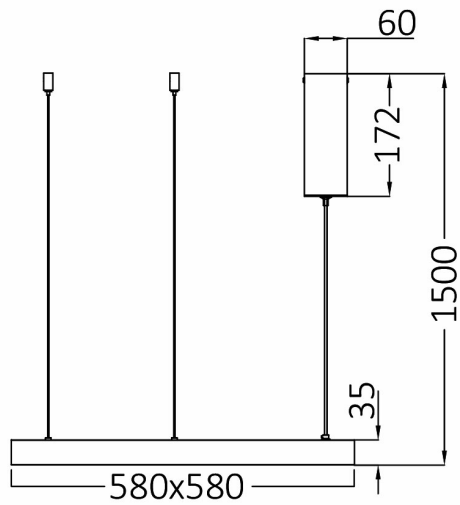

PRODUCT DATASHEET

MODEL NO BH17-01986

DESCRIPTION BRY-BELLA-SLP-PD-SQR-GLD-46W-3IN1-IP20-CEILING LIG

General Characteristics

Model No	:	BH17-01986
Main Family	:	Decorative LED
Sub Family	:	Pendant Light Bella
Type	:	Pendant
Body Color	:	Golden
Lamp Shape	:	Non-Directional
Dimmable	:	Not-Dimmable
Light Source	:	LED
Warranty	:	3 years
Class	:	Class I
IP	:	IP20

Electrical Characteristics

Lifetime	:	30000 h
Voltage	:	220-240V
Power Factor	:	>0,9
Material	:	Aluminium
Working Temperature	:	-20 C+40 C
Frequency	:	50-60 Hz

Package Informations

N.W.	:	1,65 kgs
G.W.	:	3,20 kgs
PCS/CTN	:	1 pcs
Length	:	640 mm
Width	:	640 mm
Height	:	95 mm
EAN	:	5949097726705

Product Characteristics

Wattage	:	46 w
Color Temperature	:	3IN1
Quse Lumen	:	5200 lm
Color Rendering Index (CRI)	:	>80
Energy Efficiency Level	:	E
Beam Angle	:	120° Degrees
Color Category	:	3IN1

Dimensions & Weight

P. Length	:	580 mm
P. Width	:	580 mm
P. Height	:	1500 mm
Weight	:	1650 gr