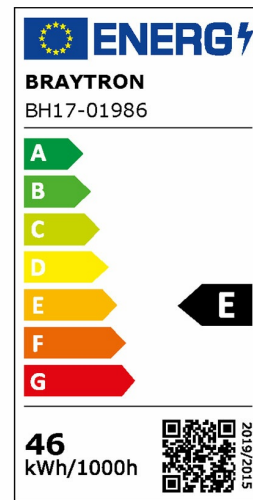

Braytron

PRODUCT DATASHEET

MODEL NO BH17-01986

DESCRIPTION BRY-BELLA-SLP-PD-SQR-GLD-46W-3IN1-IP20-CEILING LIG

BRAYTRON SRL

Bulavardul iuliu maniu, Nr.616, Sector 6, 061129, Bucuresti-ROMANIA

info@braytron.com

www.braytron.com

Page 1-2