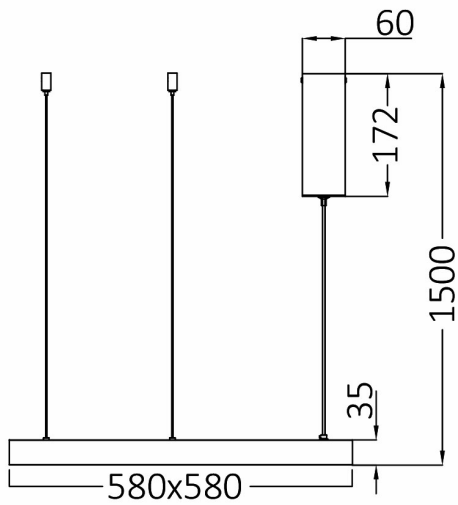

PRODUCT DATASHEET

MODEL NO BH17-01981

DESCRIPTION BRY-BELLA-SLP-PD-SQR-BLC-46W-3IN1-IP20-CEILING LIG

General Characteristics

Model No	:	BH17-01981
Main Family	:	Decorative LED
Sub Family	:	Pendant Light Bella
Type	:	Pendant
Body Color	:	Black
Lamp Shape	:	Non-Directional
Dimmable	:	Not-Dimmable
Light Source	:	LED
Warranty	:	3 years
Class	:	Class I
IP	:	IP20

Electrical Characteristics

Lifetime	:	30000 h
Voltage	:	220-240V
Power Factor	:	>0,9
Material	:	Aluminium
Working Temperature	:	-20 C+40 C
Frequency	:	50-60 Hz

Package Informations

N.W.	:	1,65 kgs
G.W.	:	3,20 kgs
PCS/CTN	:	1 pcs
Length	:	640 mm
Width	:	640 mm
Height	:	95 mm
EAN	:	5949097726699

Product Characteristics

Wattage	:	46 w
Color Temperature	:	3IN1
Quse Lumen	:	5200 lm
Color Rendering Index (CRI)	:	>80
Energy Efficiency Level	:	E
Beam Angle	:	120° Degrees
Color Category	:	3IN1

Dimensions & Weight

P. Length	:	580 mm
P. Width	:	580 mm
P. Height	:	1500 mm
Weight	:	1650 gr