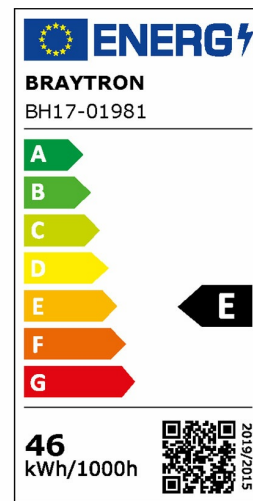

PRODUCT DATASHEET

MODEL NO BH17-01981

DESCRIPTION BRY-BELLA-SLP-PD-SQR-BLC-46W-3IN1-IP20-CEILING LIG

General Characteristics

Model No	:	BH17-01981
Main Family	:	Decorative LED
Sub Family	:	Pendant Light Bella
Type	:	Pendant
Body Color	:	Black
Lamp Shape	:	Non-Directional
Dimmable	:	Not-Dimmable
Light Source	:	LED
Warranty	:	3 years
Class	:	Class I
IP	:	IP20

Electrical Characteristics

Lifetime	:	30000 h
Voltage	:	220-240V
Power Factor	:	>0,9
Material	:	Aluminium
Working Temperature	:	-20 C+40 C
Frequency	:	50-60 Hz

Package Informations

N.W.	:	1,65 kgs
G.W.	:	3,20 kgs
PCS/CTN	:	1 pcs
Length	:	640 mm
Width	:	640 mm
Height	:	95 mm
EAN	:	5949097726699

Product Characteristics

Wattage	:	46 w
Color Temperature	:	3IN1
Quse Lumen	:	5200 lm
Color Rendering Index (CRI)	:	>80
Energy Efficiency Level	:	E
Beam Angle	:	120° Degrees
Color Category	:	3IN1

Dimensions & Weight