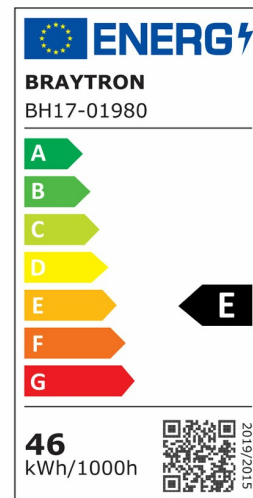

Braytron

PRODUCT DATASHEET

MODEL NO BH17-01980

DESCRIPTION BRY-BELLA-SLP-PD-SQR-WHT-46W-3IN1-IP20-CEILING LIG

BRAYTRON SRL

Bulavardul iuliu maniu, Nr.616, Sector 6, 061129, Bucuresti-ROMANIA

info@braytron.com

www.braytron.com

Page 1-2

General Characteristics

Model No	:	BH17-01980
Main Family	:	Decorative LED
Sub Family	:	Pendant Light Bella
Type	:	Pendant
Body Color	:	White
Lamp Shape	:	Non-Directional
Dimmable	:	Not-Dimmable
Light Source	:	LED
Warranty	:	3 years
Class	:	Class I
IP	:	IP20

Electrical Characteristics

Lifetime	:	30000 h
Voltage	:	220-240V
Power Factor	:	>0,9
Material	:	Aluminium
Working Temperature	:	-20 C+40 C
Frequency	:	50-60 Hz

Package Informations

N.W.	:	1,65 kgs
G.W.	:	3,20 kgs
PCS/CTN	:	1 pcs
Length	:	640 mm
Width	:	640 mm
Height	:	95 mm
EAN	:	5949097726682

Product Characteristics

Wattage	:	46 w
Color Temperature	:	3IN1
Quse Lumen	:	5200 lm
Color Rendering Index (CRI)	:	>80
Energy Efficiency Level	:	E
Beam Angle	:	120° Degrees
Color Category	:	3IN1

Dimensions & Weight