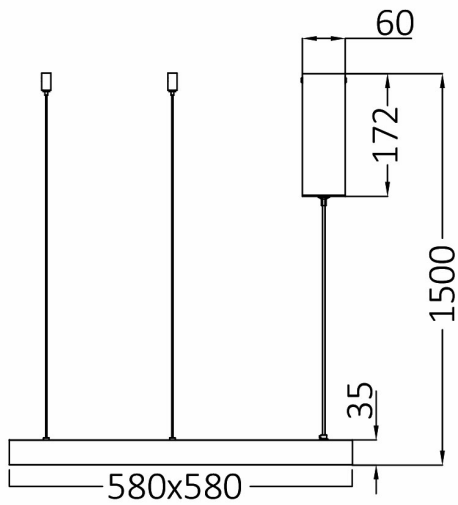

PRODUCT DATASHEET

MODEL NO BH17-01980

DESCRIPTION BRY-BELLA-SLP-PD-SQR-WHT-46W-3IN1-IP20-CEILING LIG

General Characteristics

Model No	:	BH17-01980
Main Family	:	Decorative LED
Sub Family	:	Pendant Light Bella
Type	:	Pendant
Body Color	:	White
Lamp Shape	:	Non-Directional
Dimmable	:	Not-Dimmable
Light Source	:	LED
Warranty	:	3 years
Class	:	Class I
IP	:	IP20

Electrical Characteristics

Lifetime	:	30000 h
Voltage	:	220-240V
Power Factor	:	>0,9
Material	:	Aluminium
Working Temperature	:	-20 C+40 C
Frequency	:	50-60 Hz

Package Informations

N.W.	:	1,65 kgs
G.W.	:	3,20 kgs
PCS/CTN	:	1 pcs
Length	:	640 mm
Width	:	640 mm
Height	:	95 mm
EAN	:	5949097726682

Product Characteristics

Wattage	:	46 w
Color Temperature	:	3IN1
Quse Lumen	:	5200 lm
Color Rendering Index (CRI)	:	>80
Energy Efficiency Level	:	E
Beam Angle	:	120° Degrees
Color Category	:	3IN1

Dimensions & Weight

P. Length	:	580 mm
P. Width	:	580 mm
P. Height	:	1500 mm
Weight	:	1650 gr