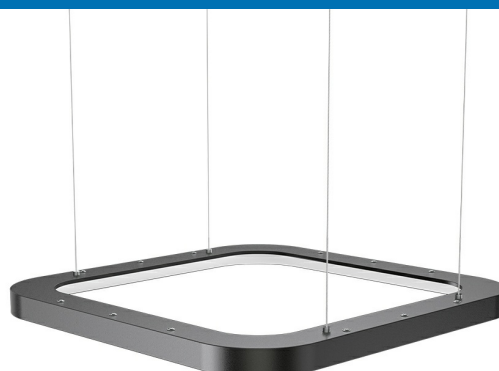

PRODUCT DATASHEET

MODEL NO BH17-01781

DESCRIPTION BRY-BELLA-SLP-PD-SQR-BLC-36W-3IN1-IP20-CEILING LIG

General Characteristics

Model No	:	BH17-01781
Main Family	:	Decorative LED
Sub Family	:	Pendant Light Bella
Type	:	Pendant
Body Color	:	Black
Lamp Shape	:	Non-Directional
Dimmable	:	Not-Dimmable
Light Source	:	LED
Warranty	:	3 years
Class	:	Class I
IP	:	IP20

Electrical Characteristics

Lifetime	:	30000 h
Voltage	:	220-240V
Power Factor	:	>0,9
Material	:	Aluminium
Working Temperature	:	-20 C+40 C
Frequency	:	50-60 Hz

Package Informations

N.W.	:	1,45 kgs
G.W.	:	3,00 kgs
PCS/CTN	:	1 pcs
Length	:	540 mm
Width	:	540 mm
Height	:	86 mm
EAN	:	5949097726811

Product Characteristics

Wattage	:	36 w
Color Temperature	:	3IN1
Quse Lumen	:	4260 lm
Color Rendering Index (CRI)	:	>80
Energy Efficiency Level	:	E
Beam Angle	:	120° Degrees
Color Category	:	3IN1

Dimensions & Weight

P. Length	:	480 mm
P. Width	:	480 mm
P. Height	:	1500 mm
Weight	:	1450 gr