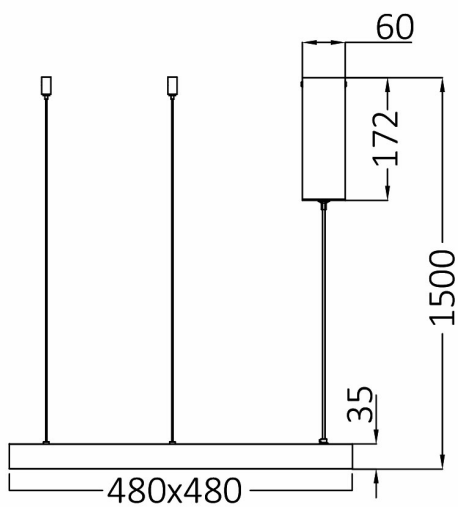

PRODUCT DATASHEET

MODEL NO BH17-01781

DESCRIPTION BRY-BELLA-SLP-PD-SQR-BLC-36W-3IN1-IP20-CEILING LIG

General Characteristics

Model No	:	BH17-01781
Main Family	:	Decorative LED
Sub Family	:	Pendant Light Bella
Type	:	Pendant
Body Color	:	Black
Lamp Shape	:	Non-Directional
Dimmable	:	Not-Dimmable
Light Source	:	LED
Warranty	:	3 years
Class	:	Class I
IP	:	IP20

Electrical Characteristics

Lifetime	:	30000 h
Voltage	:	220-240V
Power Factor	:	>0,9
Material	:	Aluminium
Working Temperature	:	-20 C+40 C
Frequency	:	50-60 Hz

Package Informations

N.W.	:	1,45 kgs
G.W.	:	3,00 kgs
PCS/CTN	:	1 pcs
Length	:	540 mm
Width	:	540 mm
Height	:	86 mm
EAN	:	5949097726811

Product Characteristics

Wattage	:	36 w
Color Temperature	:	3IN1
Quse Lumen	:	4260 lm
Color Rendering Index (CRI)	:	>80
Energy Efficiency Level	:	E
Beam Angle	:	120° Degrees
Color Category	:	3IN1

Dimensions & Weight

P. Length	:	480 mm
P. Width	:	480 mm
P. Height	:	1500 mm
Weight	:	1450 gr