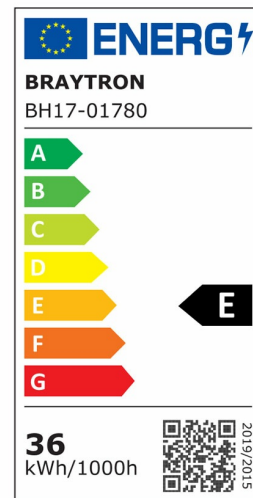

## PRODUCT DATASHEET

MODEL NO BH17-01780

DESCRIPTION BRY-BELLA-SLP-PD-SQR-WHT-36W-3IN1-IP20-CEILING LIG

BRAYTRON SRL

Bulavardul iuliu maniu, Nr.616, Sector 6, 061129, Bucuresti-ROMANIA

info@braytron.com

www.braytron.com

### Electrical Characteristics

Lifetime	:	30000 h
Voltage	:	220-240V
Power Factor	:	>0,9
Material	:	Aluminium
Working Temperature	:	-20 C+40 C
Frequency	:	50-60 Hz

### Product Characteristics

Wattage	:	36 w
Color Temperature	:	3IN1
Quse Lumen	:	4260 lm
Color Rendering Index (CRI)	:	>80
Energy Efficiency Level	:	E
Beam Angle	:	120° Degrees
Color Category	:	3IN1