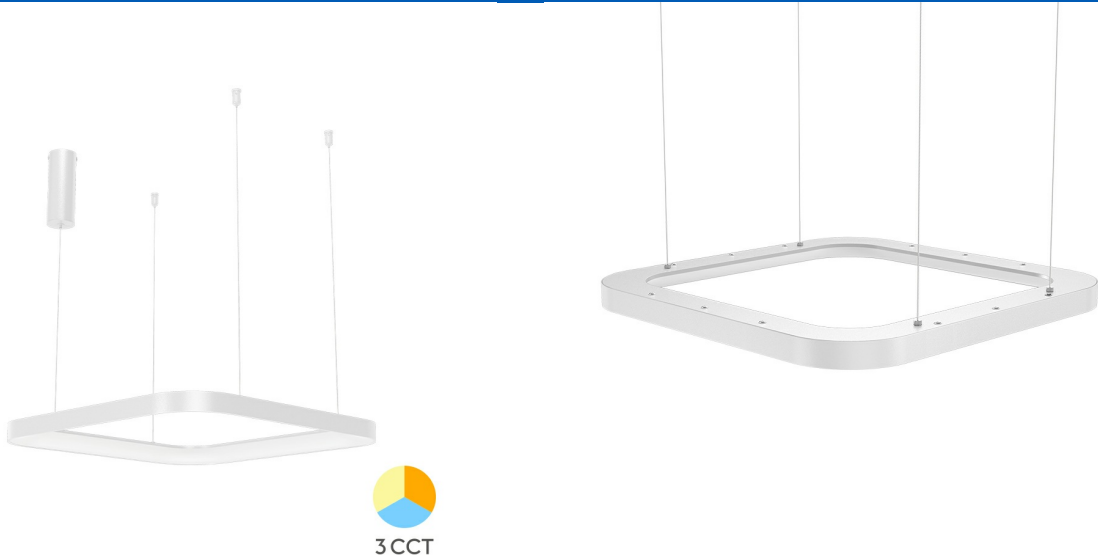

## PRODUCT DATASHEET

MODEL NO BH17-01780

DESCRIPTION BRY-BELLA-SLP-PD-SQR-WHT-36W-3IN1-IP20-CEILING LIG

BRAYTRON SRL

Bulavardul iuliu maniu, Nr.616, Sector 6, 061129, Bucuresti-ROMANIA

info@braytron.com

www.braytron.com

### General Characteristics

Model No	:	BH17-01780
Main Family	:	Decorative LED
Sub Family	:	Pendant Light Bella
Type	:	Pendant
Body Color	:	White
Lamp Shape	:	Non-Directional
Dimmable	:	Not-Dimmable
Light Source	:	LED
Warranty	:	3 years
Class	:	Class I
IP	:	IP20

### Dimensions & Weight

P. Length	:	480 mm
P. Width	:	480 mm
P. Height	:	1500 mm
Weight	:	1450 gr