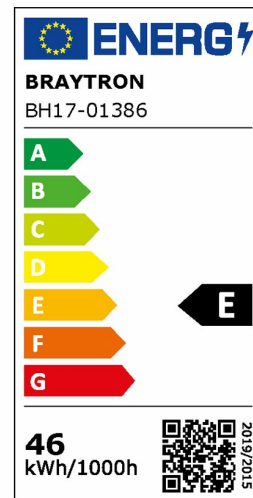

Braytron

PRODUCT DATASHEET

MODEL NO BH17-01386

DESCRIPTION BRY-BELLA-SLP-PD-RND-GLD-46W-3IN1-IP20-CEILING LIG

BRAYTRON SRL

Bulavardul iuliu maniu, Nr.616, Sector 6, 061129, Bucuresti-ROMANIA

info@braytron.com

www.braytron.com

Page 1-2