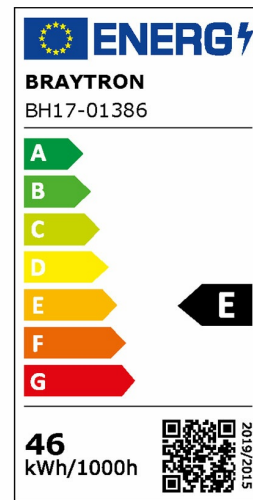

Braytron

PRODUCT DATASHEET

MODEL NO BH17-01386

DESCRIPTION BRY-BELLA-SLP-PD-RND-GLD-46W-3IN1-IP20-CEILING LIG

BRAYTRON SRL

Bulavardul iuliu maniu, Nr.616, Sector 6, 061129, Bucuresti-ROMANIA

info@braytron.com

www.braytron.com

Page 1-2