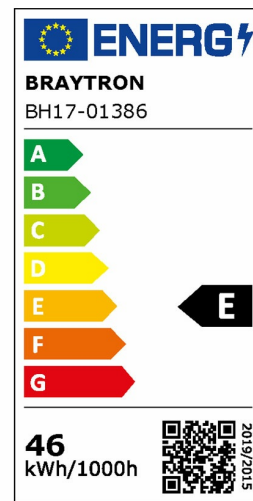

## PRODUCT DATASHEET

MODEL NO BH17-01386

DESCRIPTION BRY-BELLA-SLP-PD-RND-GLD-46W-3IN1-IP20-CEILING LIG

### General Characteristics

Model No	:	BH17-01386
Main Family	:	Decorative LED
Sub Family	:	Pendant Light Bella
Type	:	Pendant
Body Color	:	Golden
Lamp Shape	:	Non-Directional
Dimmable	:	Not-Dimmable
Light Source	:	LED
Warranty	:	3 years
Class	:	Class I
IP	:	IP20

### Electrical Characteristics

Lifetime	:	30000 h
Voltage	:	220-240V
Power Factor	:	>0,9
Material	:	Aluminium
Working Temperature	:	-20 C+40 C
Frequency	:	50-60 Hz

### Product Characteristics

Wattage	:	46 w
Color Temperature	:	3IN1
Quse Lumen	:	5200 lm
Color Rendering Index (CRI)	:	>80
Energy Efficiency Level	:	E
Beam Angle	:	120° Degrees
Color Category	:	3IN1