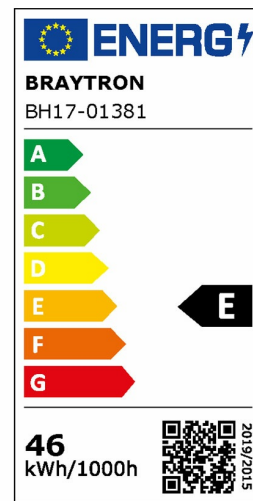

PRODUCT DATASHEET

MODEL NO BH17-01381

DESCRIPTION BRY-BELLA-SLP-PD-RND-BLC-46W-3IN1-IP20-CEILING LIG

General Characteristics

Model No	:	BH17-01381
Main Family	:	Decorative LED
Sub Family	:	Pendant Light Bella
Type	:	Pendant
Body Color	:	Black
Lamp Shape	:	Non-Directional
Dimmable	:	Not-Dimmable
Light Source	:	LED
Warranty	:	3 years
Class	:	Class I
IP	:	IP20

Electrical Characteristics

Lifetime	:	30000 h
Voltage	:	220-240V
Power Factor	:	>0,9
Material	:	Aluminium
Working Temperature	:	-20 C+40 C
Frequency	:	50-60 Hz

Package Informations

N.W.	:	1,10 kgs
G.W.	:	3,50 kgs
PCS/CTN	:	1 pcs
Length	:	640 mm
Width	:	640 mm
Height	:	95 mm
EAN	:	5949097726644

Product Characteristics

Wattage	:	46 w
Color Temperature	:	3IN1
Quse Lumen	:	5200 lm
Color Rendering Index (CRI)	:	>80
Energy Efficiency Level	:	E
Beam Angle	:	120° Degrees
Color Category	:	3IN1

Dimensions & Weight