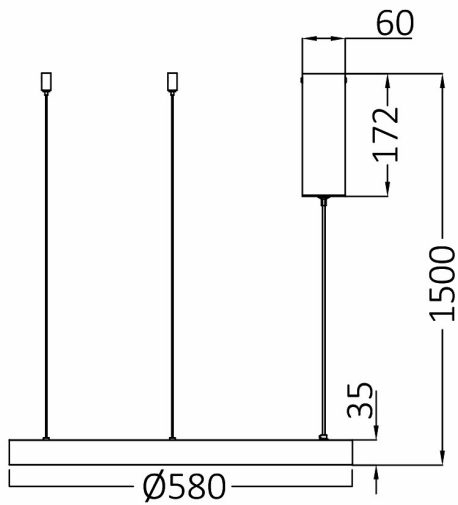

PRODUCT DATASHEET

MODEL NO BH17-01381

DESCRIPTION BRY-BELLA-SLP-PD-RND-BLC-46W-3IN1-IP20-CEILING LIG

General Characteristics

Model No	:	BH17-01381
Main Family	:	Decorative LED
Sub Family	:	Pendant Light Bella
Type	:	Pendant
Body Color	:	Black
Lamp Shape	:	Non-Directional
Dimmable	:	Not-Dimmable
Light Source	:	LED
Warranty	:	3 years
Class	:	Class I
IP	:	IP20

Electrical Characteristics

Lifetime	:	30000 h
Voltage	:	220-240V
Power Factor	:	>0,9
Material	:	Aluminium
Working Temperature	:	-20 C+40 C
Frequency	:	50-60 Hz

Package Informations

N.W.	:	1,10 kgs
G.W.	:	3,50 kgs
PCS/CTN	:	1 pcs
Length	:	640 mm
Width	:	640 mm
Height	:	95 mm
EAN	:	5949097726644

Product Characteristics

Wattage	:	46 w
Color Temperature	:	3IN1
Quse Lumen	:	5200 lm
Color Rendering Index (CRI)	:	>80
Energy Efficiency Level	:	E
Beam Angle	:	120° Degrees
Color Category	:	3IN1

Dimensions & Weight

Diameter	:	580 mm
P. Height	:	1500 mm
Weight	:	1100 gr