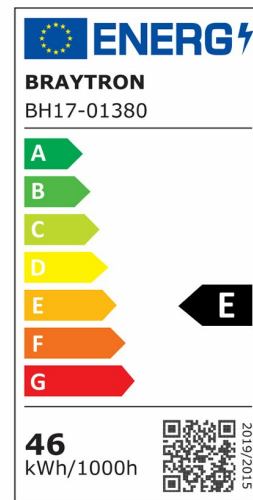

Braytron

PRODUCT DATASHEET

MODEL NO BH17-01380

DESCRIPTION BRY-BELLA-SLP-PD-RND-WHT-46W-3IN1-IP20-CEILING LIG

BRAYTRON SRL

Bulavardul iuliu maniu, Nr.616, Sector 6, 061129, Bucuresti-ROMANIA

info@braytron.com

www.braytron.com

Page 1-2

General Characteristics

Model No	:	BH17-01380
Main Family	:	Decorative LED
Sub Family	:	Pendant Light Bella
Type	:	Pendant
Body Color	:	White
Lamp Shape	:	Non-Directional
Dimmable	:	Not-Dimmable
Light Source	:	LED
Warranty	:	3 years
Class	:	Class I
IP	:	IP20

Electrical Characteristics

Lifetime	:	30000 h
Voltage	:	220-240V
Power Factor	:	>0,9
Material	:	Aluminium
Working Temperature	:	-20 C+40 C
Frequency	:	50-60 Hz

Package Informations

N.W.	:	1,10 kgs
G.W.	:	3,50 kgs
PCS/CTN	:	1 pcs
Length	:	640 mm
Width	:	640 mm
Height	:	95 mm
EAN	:	5949097726637

Product Characteristics

Wattage	:	46 w
Color Temperature	:	3IN1
Quse Lumen	:	5200 lm
Color Rendering Index (CRI)	:	>80
Energy Efficiency Level	:	E
Beam Angle	:	120° Degrees
Color Category	:	3IN1

Dimensions & Weight