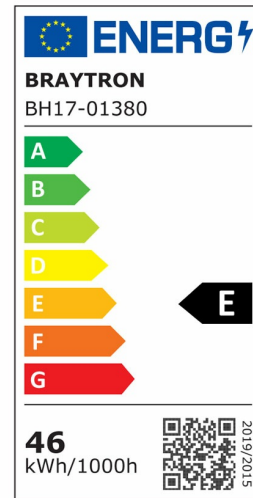

PRODUCT DATASHEET

MODEL NO BH17-01380

DESCRIPTION BRY-BELLA-SLP-PD-RND-WHT-46W-3IN1-IP20-CEILING LIG

General Characteristics

Model No	:	BH17-01380
Main Family	:	Decorative LED
Sub Family	:	Pendant Light Bella
Type	:	Pendant
Body Color	:	White
Lamp Shape	:	Non-Directional
Dimmable	:	Not-Dimmable
Light Source	:	LED
Warranty	:	3 years
Class	:	Class I
IP	:	IP20

Electrical Characteristics

Lifetime	:	30000 h
Voltage	:	220-240V
Power Factor	:	>0,9
Material	:	Aluminium
Working Temperature	:	-20 C+40 C
Frequency	:	50-60 Hz

Package Informations

N.W.	:	1,10 kgs
G.W.	:	3,50 kgs
PCS/CTN	:	1 pcs
Length	:	640 mm
Width	:	640 mm
Height	:	95 mm
EAN	:	5949097726637

Product Characteristics

Wattage	:	46 w
Color Temperature	:	3IN1
Quse Lumen	:	5200 lm
Color Rendering Index (CRI)	:	>80
Energy Efficiency Level	:	E
Beam Angle	:	120° Degrees
Color Category	:	3IN1

Dimensions & Weight

Diameter	:	580 mm
P. Height	:	1500 mm
Weight	:	1100 gr