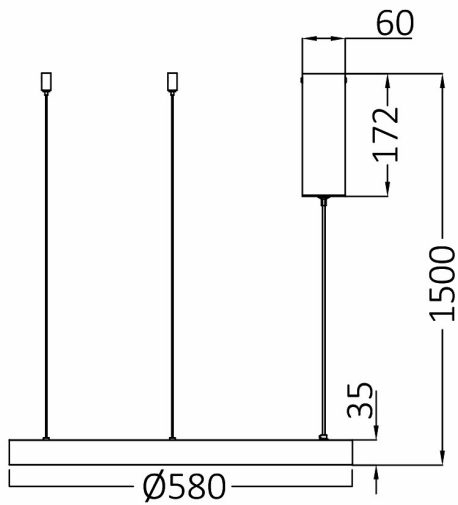

PRODUCT DATASHEET

MODEL NO BH17-01380

DESCRIPTION BRY-BELLA-SLP-PD-RND-WHT-46W-3IN1-IP20-CEILING LIG

General Characteristics

Model No	:	BH17-01380
Main Family	:	Decorative LED
Sub Family	:	Pendant Light Bella
Type	:	Pendant
Body Color	:	White
Lamp Shape	:	Non-Directional
Dimmable	:	Not-Dimmable
Light Source	:	LED
Warranty	:	3 years
Class	:	Class I
IP	:	IP20

Electrical Characteristics

Lifetime	:	30000 h
Voltage	:	220-240V
Power Factor	:	>0,9
Material	:	Aluminium
Working Temperature	:	-20 C+40 C
Frequency	:	50-60 Hz

Package Informations

N.W.	:	1,10 kgs
G.W.	:	3,50 kgs
PCS/CTN	:	1 pcs
Length	:	640 mm
Width	:	640 mm
Height	:	95 mm
EAN	:	5949097726637

Product Characteristics

Wattage	:	46 w
Color Temperature	:	3IN1
Quse Lumen	:	5200 lm
Color Rendering Index (CRI)	:	>80
Energy Efficiency Level	:	E
Beam Angle	:	120° Degrees
Color Category	:	3IN1

Dimensions & Weight

Diameter	:	580 mm
P. Height	:	1500 mm
Weight	:	1100 gr