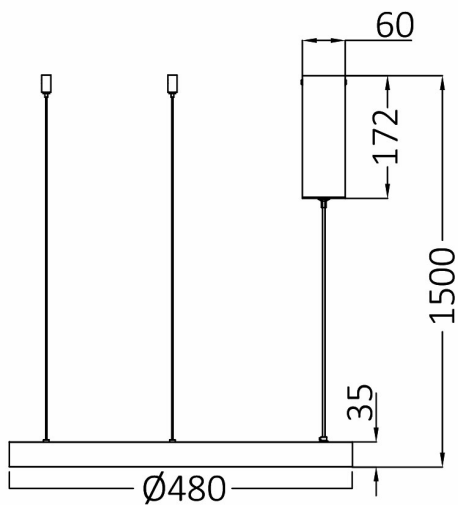

PRODUCT DATASHEET

MODEL NO BH17-01286

DESCRIPTION BRY-BELLA-SLP-PD-RND-GLD-36W-3IN1-IP20-CEILING LIG

General Characteristics

Model No	:	BH17-01286
Main Family	:	Decorative LED
Sub Family	:	Pendant Light Bella
Type	:	Pendant
Body Color	:	Golden
Lamp Shape	:	Non-Directional
Dimmable	:	Not-Dimmable
Light Source	:	LED
Warranty	:	3 years
Class	:	Class I
IP	:	IP20

Electrical Characteristics

Lifetime	:	30000 h
Voltage	:	220-240V
Power Factor	:	>0,9
Material	:	Aluminium
Working Temperature	:	-20 C+40 C
Frequency	:	50-60 Hz

Package Informations

N.W.	:	1,55 kgs
G.W.	:	2,80 kgs
PCS/CTN	:	1 pcs
Length	:	540 mm
Width	:	540 mm
Height	:	86 mm
EAN	:	5949097727214

Product Characteristics

Wattage	:	36 w
Color Temperature	:	3IN1
Quse Lumen	:	4260 lm
Color Rendering Index (CRI)	:	>80
Energy Efficiency Level	:	E
Beam Angle	:	120° Degrees
Color Category	:	3IN1

Dimensions & Weight

Diameter	:	480 mm
P. Height	:	1500 mm
Weight	:	1550 gr