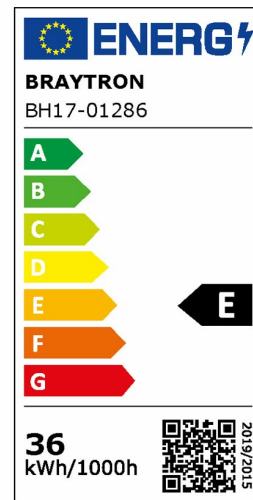

Braytron

PRODUCT DATASHEET

MODEL NO BH17-01286

DESCRIPTION BRY-BELLA-SLP-PD-RND-GLD-36W-3IN1-IP20-CEILING LIG

BRAYTRON SRL

Bulavardul iuliu maniu, Nr.616, Sector 6, 061129, Bucuresti-ROMANIA

info@braytron.com

www.braytron.com

Page 1-2

General Characteristics

Model No	:	BH17-01286
Main Family	:	Decorative LED
Sub Family	:	Pendant Light Bella
Type	:	Pendant
Body Color	:	Golden
Lamp Shape	:	Non-Directional
Dimmable	:	Not-Dimmable
Light Source	:	LED
Warranty	:	3 years
Class	:	Class I
IP	:	IP20

Electrical Characteristics

Lifetime	:	30000 h
Voltage	:	220-240V
Power Factor	:	>0,9
Material	:	Aluminium
Working Temperature	:	-20 C+40 C
Frequency	:	50-60 Hz

Package Informations

N.W.	:	1,55 kgs
G.W.	:	2,80 kgs
PCS/CTN	:	1 pcs
Length	:	540 mm
Width	:	540 mm
Height	:	86 mm
EAN	:	5949097727214

Product Characteristics

Wattage	:	36 w
Color Temperature	:	3IN1
Quse Lumen	:	4260 lm
Color Rendering Index (CRI)	:	>80
Energy Efficiency Level	:	E
Beam Angle	:	120° Degrees
Color Category	:	3IN1

Dimensions & Weight