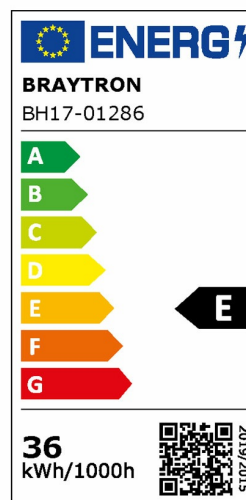

PRODUCT DATASHEET

MODEL NO BH17-01286

DESCRIPTION BRY-BELLA-SLP-PD-RND-GLD-36W-3IN1-IP20-CEILING LIG

General Characteristics

Model No	:	BH17-01286
Main Family	:	Decorative LED
Sub Family	:	Pendant Light Bella
Type	:	Pendant
Body Color	:	Golden
Lamp Shape	:	Non-Directional
Dimmable	:	Not-Dimmable
Light Source	:	LED
Warranty	:	3 years
Class	:	Class I
IP	:	IP20

Electrical Characteristics

Lifetime	:	30000 h
Voltage	:	220-240V
Power Factor	:	>0,9
Material	:	Aluminium
Working Temperature	:	-20 C+40 C
Frequency	:	50-60 Hz

Package Informations

N.W.	:	1,55 kgs
G.W.	:	2,80 kgs
PCS/CTN	:	1 pcs
Length	:	540 mm
Width	:	540 mm
Height	:	86 mm
EAN	:	5949097727214

Product Characteristics

Wattage	:	36 w
Color Temperature	:	3IN1
Quse Lumen	:	4260 lm
Color Rendering Index (CRI)	:	>80
Energy Efficiency Level	:	E
Beam Angle	:	120° Degrees
Color Category	:	3IN1

Dimensions & Weight