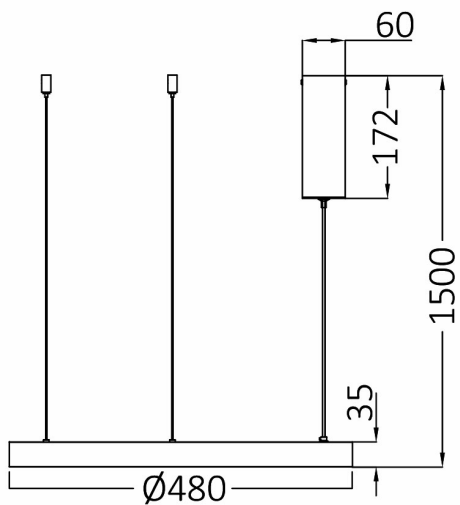

PRODUCT DATASHEET

MODEL NO BH17-01281

DESCRIPTION BRY-BELLA-SLP-PD-RND-BLC-36W-3IN1-IP20-CEILING LIG

General Characteristics

Model No	:	BH17-01281
Main Family	:	Decorative LED
Sub Family	:	Pendant Light Bella
Type	:	Pendant
Body Color	:	Black
Lamp Shape	:	Non-Directional
Dimmable	:	Not-Dimmable
Light Source	:	LED
Warranty	:	3 years
Class	:	Class I
IP	:	IP20

Electrical Characteristics

Lifetime	:	30000 h
Voltage	:	220-240V
Power Factor	:	>0,9
Material	:	Aluminium
Working Temperature	:	-20 C+40 C
Frequency	:	50-60 Hz

Package Informations

N.W.	:	1,55 kgs
G.W.	:	2,80 kgs
PCS/CTN	:	1 pcs
Length	:	540 mm
Width	:	540 mm
Height	:	86 mm
EAN	:	5949097726620

Product Characteristics

Wattage	:	36 w
Color Temperature	:	3IN1
Quse Lumen	:	4260 lm
Color Rendering Index (CRI)	:	>80
Energy Efficiency Level	:	E
Beam Angle	:	120° Degrees
Color Category	:	3IN1

Dimensions & Weight

Diameter	:	480 mm
P. Height	:	1500 mm
Weight	:	1550 gr