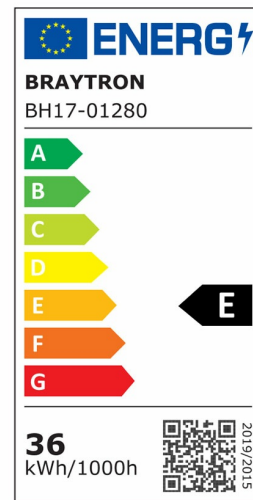

Braytron

PRODUCT DATASHEET

MODEL NO BH17-01280

DESCRIPTION BRY-BELLA-SLP-PD-RND-WHT-36W-3IN1-IP20-CEILING LIG

BRAYTRON SRL

Bulavardul iuliu maniu, Nr.616, Sector 6, 061129, Bucuresti-ROMANIA

info@braytron.com

www.braytron.com

Page 1-2

General Characteristics

Model No	:	BH17-01280
Main Family	:	Decorative LED
Sub Family	:	Pendant Light Bella
Type	:	Pendant
Body Color	:	White
Lamp Shape	:	Non-Directional
Dimmable	:	Not-Dimmable
Light Source	:	LED
Warranty	:	3 years
Class	:	Class I
IP	:	IP20

Electrical Characteristics

Lifetime	:	30000 h
Voltage	:	220-240V
Power Factor	:	>0,9
Material	:	Aluminium
Working Temperature	:	-20 C+40 C
Frequency	:	50-60 Hz

Package Informations

N.W.	:	1,55 kgs
G.W.	:	2,80 kgs
PCS/CTN	:	1 pcs
Length	:	540 mm
Width	:	540 mm
Height	:	86 mm
EAN	:	5949097726613

Product Characteristics

Wattage	:	36 w
Color Temperature	:	3IN1
Quse Lumen	:	4260 lm
Color Rendering Index (CRI)	:	>80
Energy Efficiency Level	:	E
Beam Angle	:	120° Degrees
Color Category	:	3IN1

Dimensions & Weight