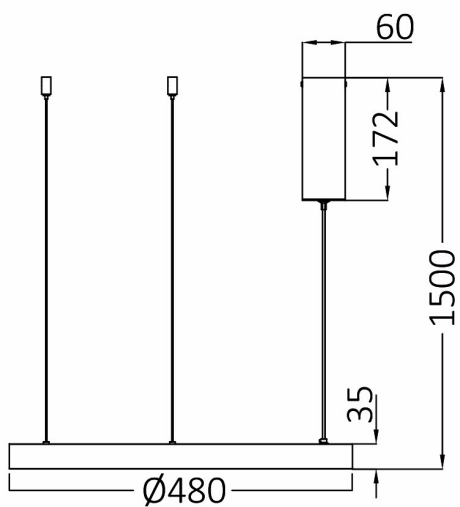

PRODUCT DATASHEET

MODEL NO BH17-01280

DESCRIPTION BRY-BELLA-SLP-PD-RND-WHT-36W-3IN1-IP20-CEILING LIG

General Characteristics

Model No	:	BH17-01280
Main Family	:	Decorative LED
Sub Family	:	Pendant Light Bella
Type	:	Pendant
Body Color	:	White
Lamp Shape	:	Non-Directional
Dimmable	:	Not-Dimmable
Light Source	:	LED
Warranty	:	3 years
Class	:	Class I
IP	:	IP20

Electrical Characteristics

Lifetime	:	30000 h
Voltage	:	220-240V
Power Factor	:	>0,9
Material	:	Aluminium
Working Temperature	:	-20 C+40 C
Frequency	:	50-60 Hz

Package Informations

N.W.	:	1,55 kgs
G.W.	:	2,80 kgs
PCS/CTN	:	1 pcs
Length	:	540 mm
Width	:	540 mm
Height	:	86 mm
EAN	:	5949097726613

Product Characteristics

Wattage	:	36 w
Color Temperature	:	3IN1
Quse Lumen	:	4260 lm
Color Rendering Index (CRI)	:	>80
Energy Efficiency Level	:	E
Beam Angle	:	120° Degrees
Color Category	:	3IN1

Dimensions & Weight

Diameter	:	480 mm
P. Height	:	1500 mm
Weight	:	1550 gr