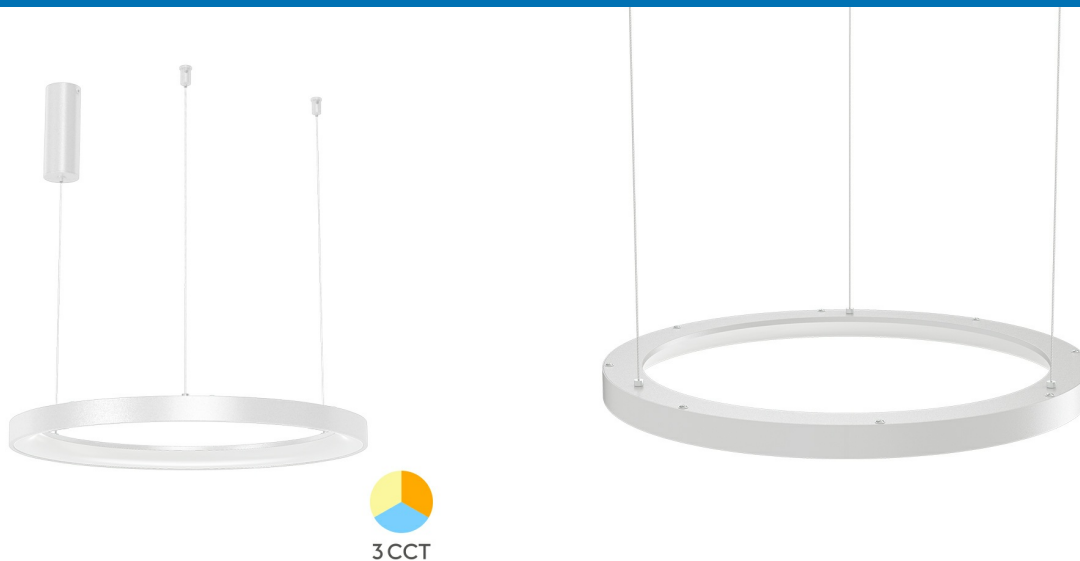

PRODUCT DATASHEET

MODEL NO BH17-01280

DESCRIPTION BRY-BELLA-SLP-PD-RND-WHT-36W-3IN1-IP20-CEILING LIG

General Characteristics

Model No	:	BH17-01280
Main Family	:	Decorative LED
Sub Family	:	Pendant Light Bella
Type	:	Pendant
Body Color	:	White
Lamp Shape	:	Non-Directional
Dimmable	:	Not-Dimmable
Light Source	:	LED
Warranty	:	3 years
Class	:	Class I
IP	:	IP20

Electrical Characteristics

Lifetime	:	30000 h
Voltage	:	220-240V
Power Factor	:	>0,9
Material	:	Aluminium
Working Temperature	:	-20 C+40 C
Frequency	:	50-60 Hz

Package Informations

N.W.	:	1,55 kgs
G.W.	:	2,80 kgs
PCS/CTN	:	1 pcs
Length	:	540 mm
Width	:	540 mm
Height	:	86 mm
EAN	:	5949097726613

Product Characteristics

Wattage	:	36 w
Color Temperature	:	3IN1
Quse Lumen	:	4260 lm
Color Rendering Index (CRI)	:	>80
Energy Efficiency Level	:	E
Beam Angle	:	120° Degrees
Color Category	:	3IN1

Dimensions & Weight

Diameter	:	480 mm
P. Height	:	1500 mm
Weight	:	1550 gr