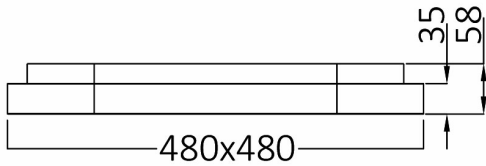

## PRODUCT DATASHEET

MODEL NO BH17-00786

DESCRIPTION BRY-BELLA-SLS-SR-SQR-GLD-36W-3IN1-IP20-CEILING LIG

### General Characteristics

Model No	:	BH17-00786
Main Family	:	Decorative LED
Sub Family	:	Ceiling Light Bella
Type	:	Ceiling Light
Body Color	:	Golden
Lamp Shape	:	Non-Directional
Dimmable	:	Not-Dimmable
Light Source	:	LED
Warranty	:	3 years
Class	:	Class I
IP	:	IP20

### Package Informations

N.W.	:	2,95 kgs
G.W.	:	4,10 kgs
PCS/CTN	:	1 pcs
Length	:	540 mm
Width	:	540 mm
Height	:	86 mm
EAN	:	5949097727207

### Dimensions & Weight

P. Length	:	480 mm
P. Width	:	480 mm
P. Height	:	58 mm
Weight	:	2950 gr