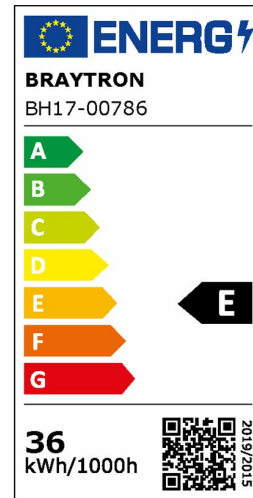

## PRODUCT DATASHEET

MODEL NO BH17-00786

DESCRIPTION BRY-BELLA-SLS-SR-SQR-GLD-36W-3IN1-IP20-CEILING LIG

### General Characteristics

Model No	:	BH17-00786
Main Family	:	Decorative LED
Sub Family	:	Ceiling Light Bella
Type	:	Ceiling Light
Body Color	:	Golden
Lamp Shape	:	Non-Directional
Dimmable	:	Not-Dimmable
Light Source	:	LED
Warranty	:	3 years
Class	:	Class I
IP	:	IP20

### Electrical Characteristics

Lifetime	:	30000 h
Voltage	:	220-240V
Power Factor	:	>0,9
Material	:	Aluminium
Working Temperature	:	-20 C+40 C
Frequency	:	50-60 Hz

### Product Characteristics

Wattage	:	36 w
Color Temperature	:	3IN1
Quse Lumen	:	4260 lm
Color Rendering Index (CRI)	:	>80
Energy Efficiency Level	:	E
Beam Angle	:	120° Degrees
Color Category	:	3IN1