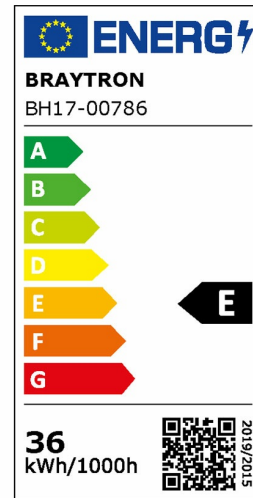

Braytron

PRODUCT DATASHEET

MODEL NO BH17-00786

DESCRIPTION BRY-BELLA-SLS-SR-SQR-GLD-36W-3IN1-IP20-CEILING LIG

BRAYTRON SRL

Bulavardul Iuliu Maniu, Nr.616, Sector 6, 061129, Bucuresti-ROMANIA

info@braytron.com

www.braytron.com

General Characteristics

Model No	:	BH17-00786
Main Family	:	Decorative LED
Sub Family	:	Ceiling Light Bella
Type	:	Ceiling Light
Body Color	:	Golden
Lamp Shape	:	Non-Directional
Dimmable	:	Not-Dimmable
Light Source	:	LED
Warranty	:	3 years
Class	:	Class I
IP	:	IP20

Electrical Characteristics

Lifetime	:	30000 h
Voltage	:	220-240V
Power Factor	:	>0,9
Material	:	Aluminium
Working Temperature	:	-20 C+40 C
Frequency	:	50-60 Hz

Package Informations

N.W.	:	2,95 kgs
G.W.	:	4,10 kgs
PCS/CTN	:	1 pcs
Length	:	540 mm
Width	:	540 mm
Height	:	86 mm
EAN	:	5949097727207

Product Characteristics

Wattage	:	36 w
Color Temperature	:	3IN1
Quse Lumen	:	4260 lm
Color Rendering Index (CRI)	:	>80
Energy Efficiency Level	:	E
Beam Angle	:	120° Degrees
Color Category	:	3IN1

Dimensions & Weight