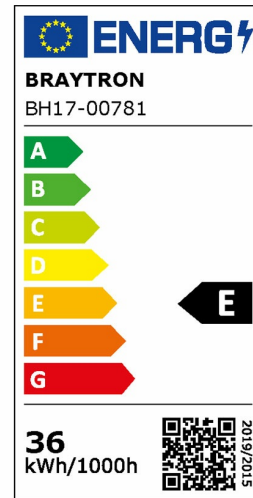

Braytron

PRODUCT DATASHEET

MODEL NO BH17-00781

DESCRIPTION BRY-BELLA-SLS-SR-SQR-BLC-36W-3IN1-IP20-CEILING LIG

BRAYTRON SRL

Bulavardul Iuliu Maniu, Nr.616, Sector 6, 061129, Bucuresti-ROMANIA

info@braytron.com

www.braytron.com

Page 1-2

General Characteristics

Model No	:	BH17-00781
Main Family	:	Decorative LED
Sub Family	:	Ceiling Light Bella
Type	:	Ceiling Light
Body Color	:	Black
Lamp Shape	:	Non-Directional
Dimmable	:	Not-Dimmable
Light Source	:	LED
Warranty	:	3 years
Class	:	Class I
IP	:	IP20

Electrical Characteristics

Lifetime	:	30000 h
Voltage	:	220-240V
Power Factor	:	>0,9
Material	:	Aluminium
Working Temperature	:	-20 C+40 C
Frequency	:	50-60 Hz

Package Informations

N.W.	:	2,95 kgs
G.W.	:	4,10 kgs
PCS/CTN	:	1 pcs
Length	:	540 mm
Width	:	540 mm
Height	:	86 mm
EAN	:	5949097726606

Product Characteristics

Wattage	:	36 w
Color Temperature	:	3IN1
Quse Lumen	:	4260 lm
Color Rendering Index (CRI)	:	>80
Energy Efficiency Level	:	E
Beam Angle	:	120° Degrees
Color Category	:	3IN1

Dimensions & Weight