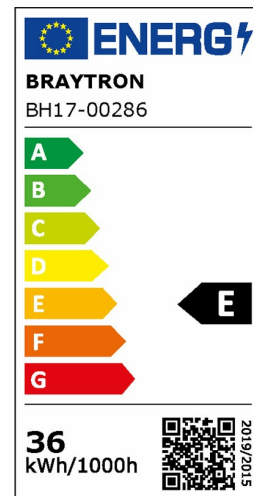

Braytron

PRODUCT DATASHEET

MODEL NO BH17-00286

DESCRIPTION BRY-BELLA-SLS-SR-RND-GLD-36W-3IN1-IP20-CEILING LIG

3 CCT

BRAYTRON SRL

Bulavardul iuliu maniu, Nr.616, Sector 6, 061129, Bucuresti-ROMANIA

info@braytron.com

www.braytron.com

General Characteristics

Model No	:	BH17-00286
Main Family	:	Decorative LED
Sub Family	:	Ceiling Light Bella
Type	:	Ceiling Light
Body Color	:	Golden
Lamp Shape	:	Non-Directional
Dimmable	:	Not-Dimmable
Light Source	:	LED
Warranty	:	3 years
Class	:	Class I
IP	:	IP20

Electrical Characteristics

Lifetime	:	30000 h
Voltage	:	220-240V
Power Factor	:	>0,9
Material	:	Aluminium
Working Temperature	:	-20 C+40 C
Frequency	:	50-60 Hz

Package Informations

N.W.	:	2,40 kgs
G.W.	:	3,55 kgs
PCS/CTN	:	1 pcs
Length	:	540 mm
Width	:	540 mm
Height	:	86 mm
EAN	:	5949097727191

Product Characteristics

Wattage	:	36 w
Color Temperature	:	3IN1
Quse Lumen	:	4260 lm
Color Rendering Index (CRI)	:	>80
Energy Efficiency Level	:	E
Beam Angle	:	120° Degrees
Color Category	:	3IN1

Dimensions & Weight