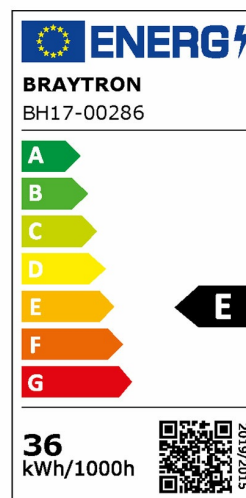

PRODUCT DATASHEET

MODEL NO BH17-00286

DESCRIPTION BRY-BELLA-SLS-SR-RND-GLD-36W-3IN1-IP20-CEILING LIG

General Characteristics

Model No	:	BH17-00286
Main Family	:	Decorative LED
Sub Family	:	Ceiling Light Bella
Type	:	Ceiling Light
Body Color	:	Golden
Lamp Shape	:	Non-Directional
Dimmable	:	Not-Dimmable
Light Source	:	LED
Warranty	:	3 years
Class	:	Class I
IP	:	IP20

Electrical Characteristics

Lifetime	:	30000 h
Voltage	:	220-240V
Power Factor	:	>0,9
Material	:	Aluminium
Working Temperature	:	-20 C+40 C
Frequency	:	50-60 Hz

Package Informations

N.W.	:	2,40 kgs
G.W.	:	3,55 kgs
PCS/CTN	:	1 pcs
Length	:	540 mm
Width	:	540 mm
Height	:	86 mm
EAN	:	5949097727191

Product Characteristics

Wattage	:	36 w
Color Temperature	:	3IN1
Quse Lumen	:	4260 lm
Color Rendering Index (CRI)	:	>80
Energy Efficiency Level	:	E
Beam Angle	:	120° Degrees
Color Category	:	3IN1

Dimensions & Weight

Diameter	:	480 mm
P. Height	:	58 mm
Weight	:	2400 gr