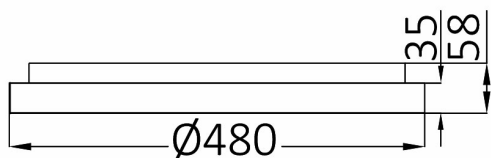

PRODUCT DATASHEET

MODEL NO BH17-00286

DESCRIPTION BRY-BELLA-SLS-SR-RND-GLD-36W-3IN1-IP20-CEILING LIG

General Characteristics

Model No	:	BH17-00286
Main Family	:	Decorative LED
Sub Family	:	Ceiling Light Bella
Type	:	Ceiling Light
Body Color	:	Golden
Lamp Shape	:	Non-Directional
Dimmable	:	Not-Dimmable
Light Source	:	LED
Warranty	:	3 years
Class	:	Class I
IP	:	IP20

Electrical Characteristics

Lifetime	:	30000 h
Voltage	:	220-240V
Power Factor	:	>0,9
Material	:	Aluminium
Working Temperature	:	-20 C+40 C
Frequency	:	50-60 Hz

Package Informations

N.W.	:	2,40 kgs
G.W.	:	3,55 kgs
PCS/CTN	:	1 pcs
Length	:	540 mm
Width	:	540 mm
Height	:	86 mm
EAN	:	5949097727191

Product Characteristics

Wattage	:	36 w
Color Temperature	:	3IN1
Quse Lumen	:	4260 lm
Color Rendering Index (CRI)	:	>80
Energy Efficiency Level	:	E
Beam Angle	:	120° Degrees
Color Category	:	3IN1

Dimensions & Weight

Diameter	:	480 mm
P. Height	:	58 mm
Weight	:	2400 gr